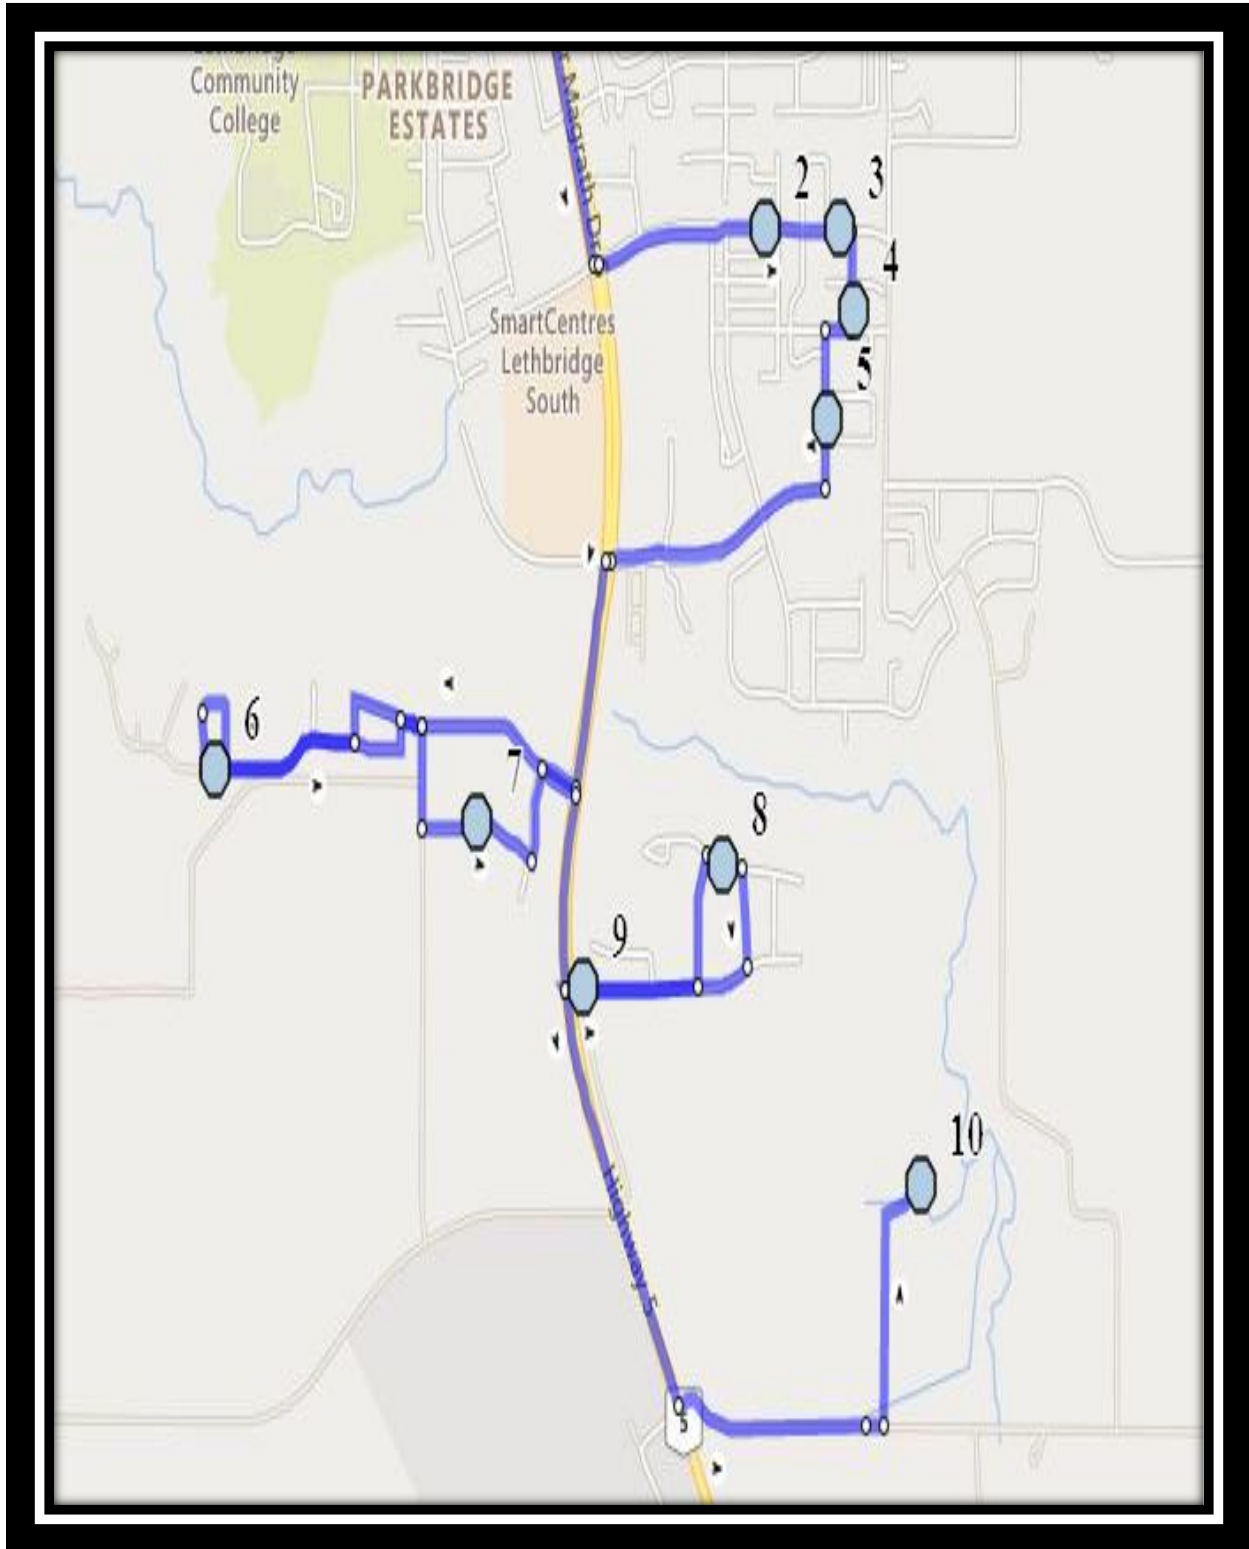

LCI S1

REVISED: February 9, 2023

EFFECTIVE: February 15, 2023

Lethbridge Collegiate Institute – 1701 5 Ave South – (403) 328-9606

Please arrive 10 minutes before scheduled pick up and drop off times. Times shown may vary due to weather & traffic conditions.

Bus routes and maps are subject to change. For the most up-to-date version, visit www.southland.ca/lethbridge.