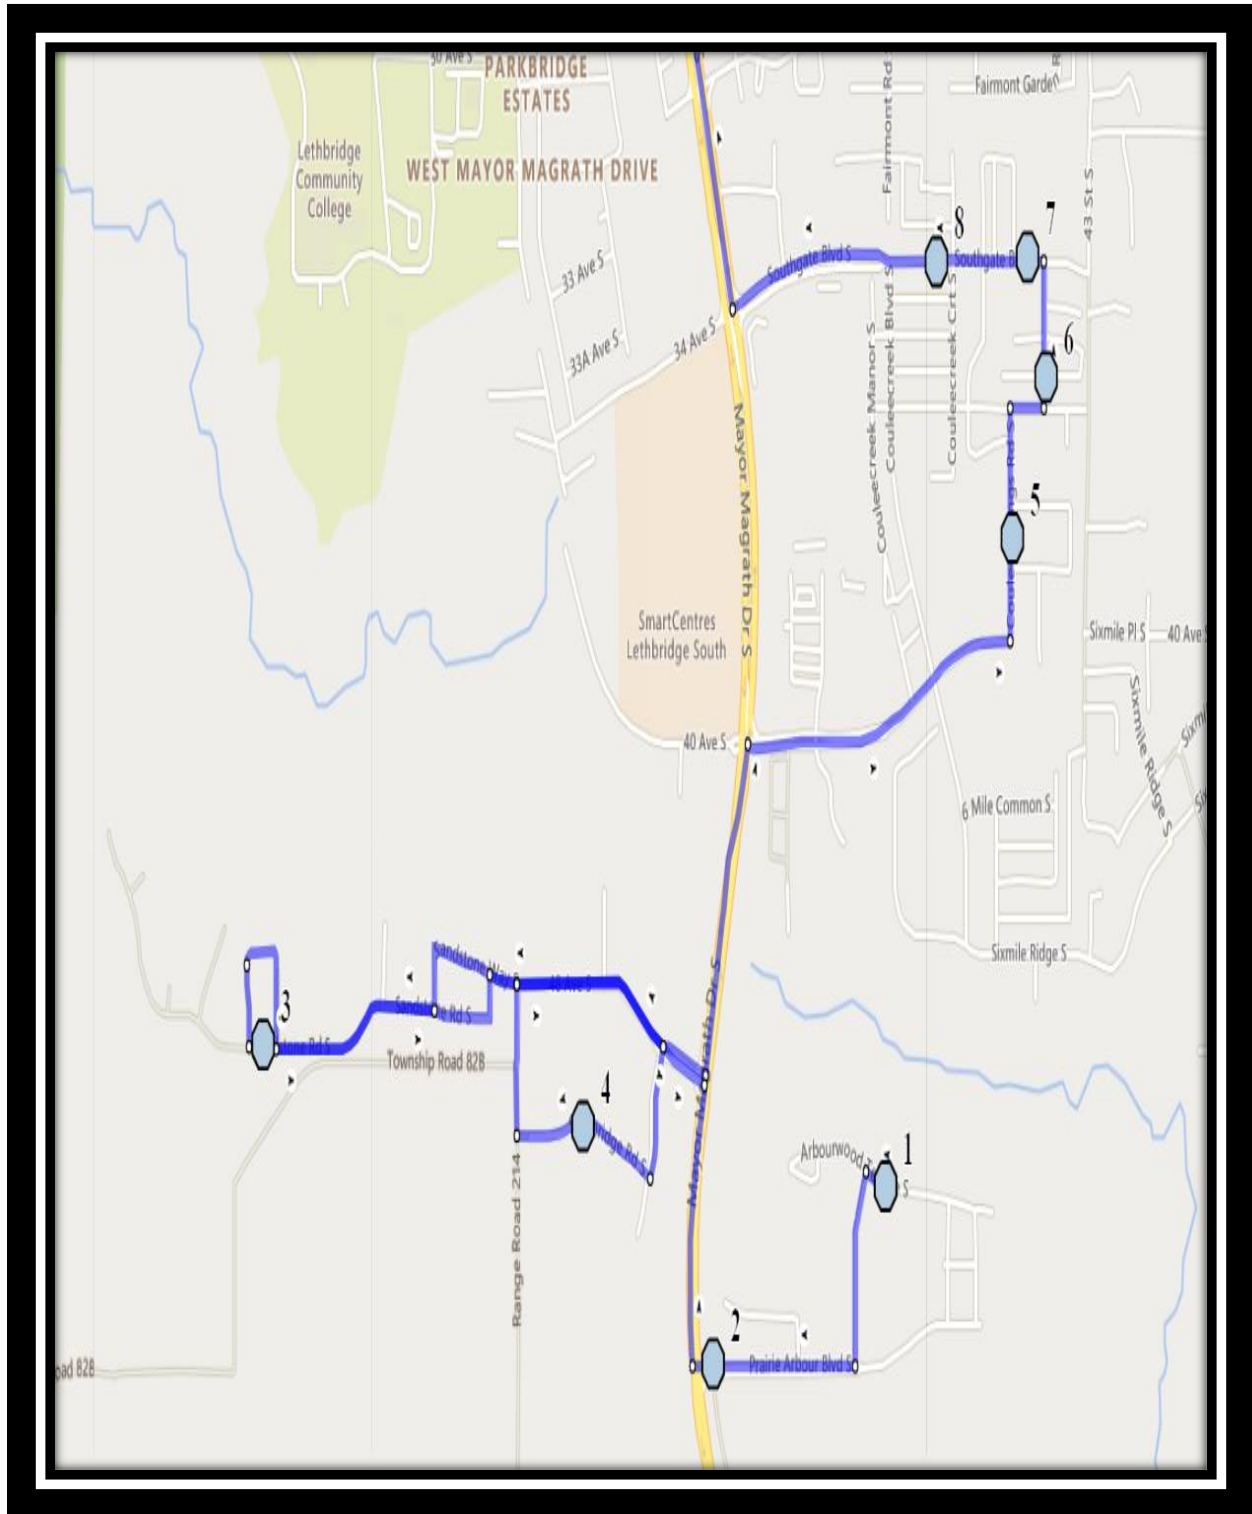

LCI S1

REVISED: February 9, 2023

EFFECTIVE: February 15, 2023

PM Route -Reverse Order

Lethbridge Collegiate Institute – 1701 5 Ave South – (403) 328-9606

Please arrive 10 minutes before scheduled pick up and drop off times. Times shown may vary due to weather & traffic conditions.

LCI S1

REVISED: February 9, 2023

EFFECTIVE: February 15, 2023

Monday – Friday

#1 - 7:12 AM - Arbourwood Terrace South Eastbound - Walkway Entrance

#2 - 7:13 AM - Praire Arbour Blvd South Westbound - east of HWY 5 at walkway entrance

#3 - 7:17 AM - Sandstone Road South Eastbound

#4 - 7:19 AM - Southridge Road S eastbound

#5 - 7:22 AM - Couleesprings Road South Northbound - North of Couleesprings Cres at mailboxes

#6 - 7:23 AM - Couleesprings Link South Northbound - north of Couleesprings Terr. before alley

#2 - 3:07 PM - Southgate Blvd South Westbound - west of Fairmont Rd at power boxes

#3 - 3:11 PM - Southgate Blvd South Westbound - west edge of St Therese Villa

#4 - 3:12 PM - Couleesprings Link South Northbound - north of Couleesprings Terr. before alley