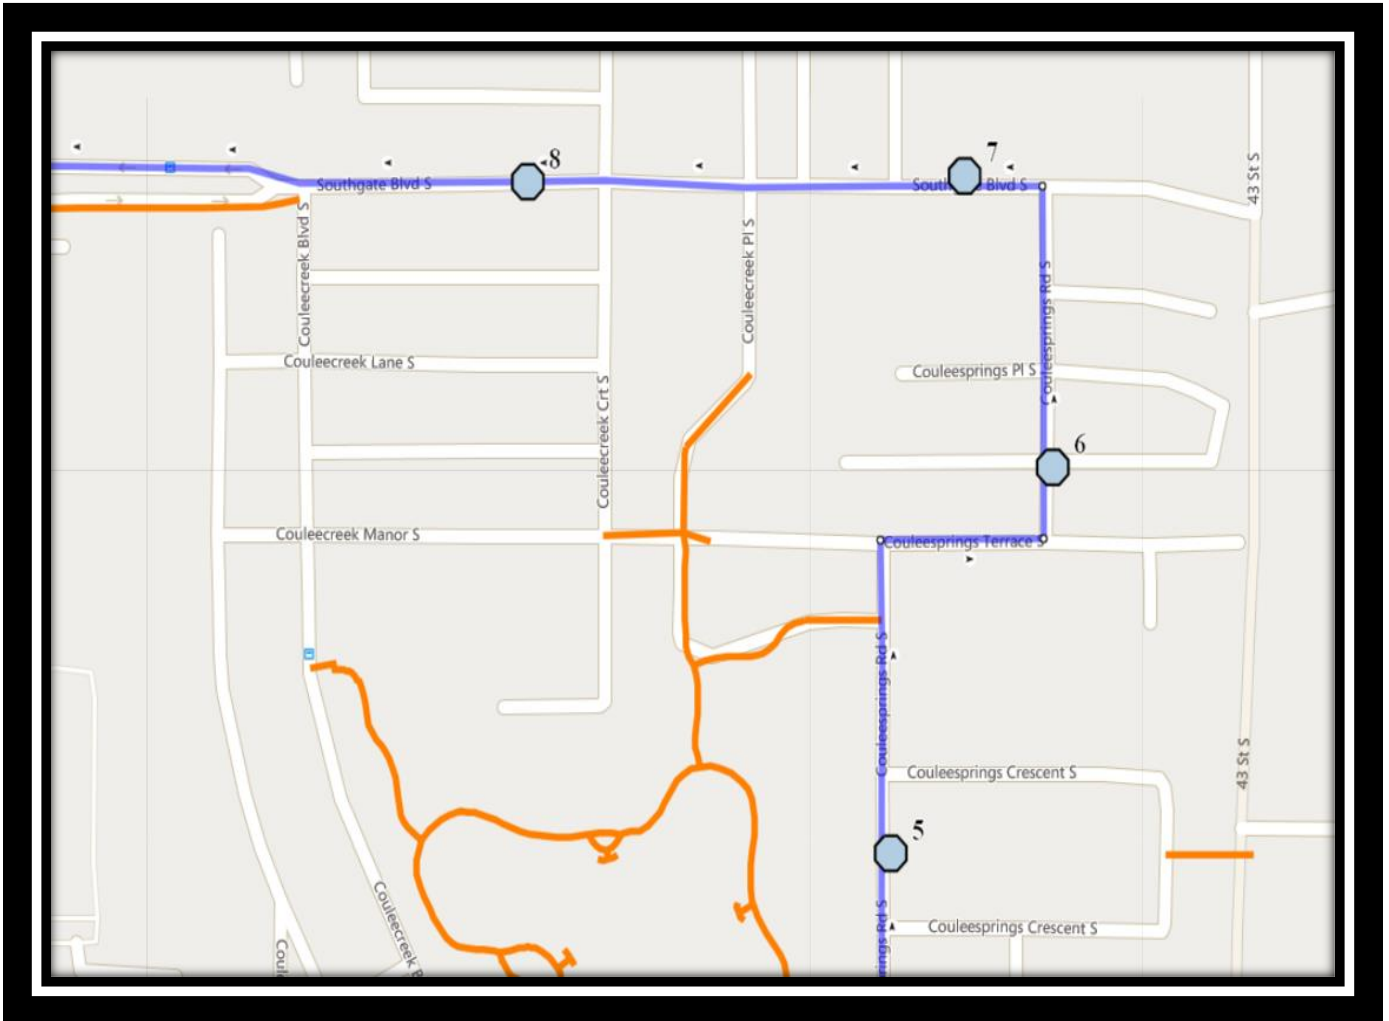

LCI S1

REVISED: February 9, 2023

EFFECTIVE: February 15, 2023

Lethbridge Collegiate Institute – 1701 5 Ave South – (403) 328-9606

Please arrive 10 minutes before scheduled pick up and drop off times. Times shown may vary due to weather & traffic conditions.

Bus routes and maps are subject to change. For the most up-to-date version, visit www.southland.ca/lethbridge.