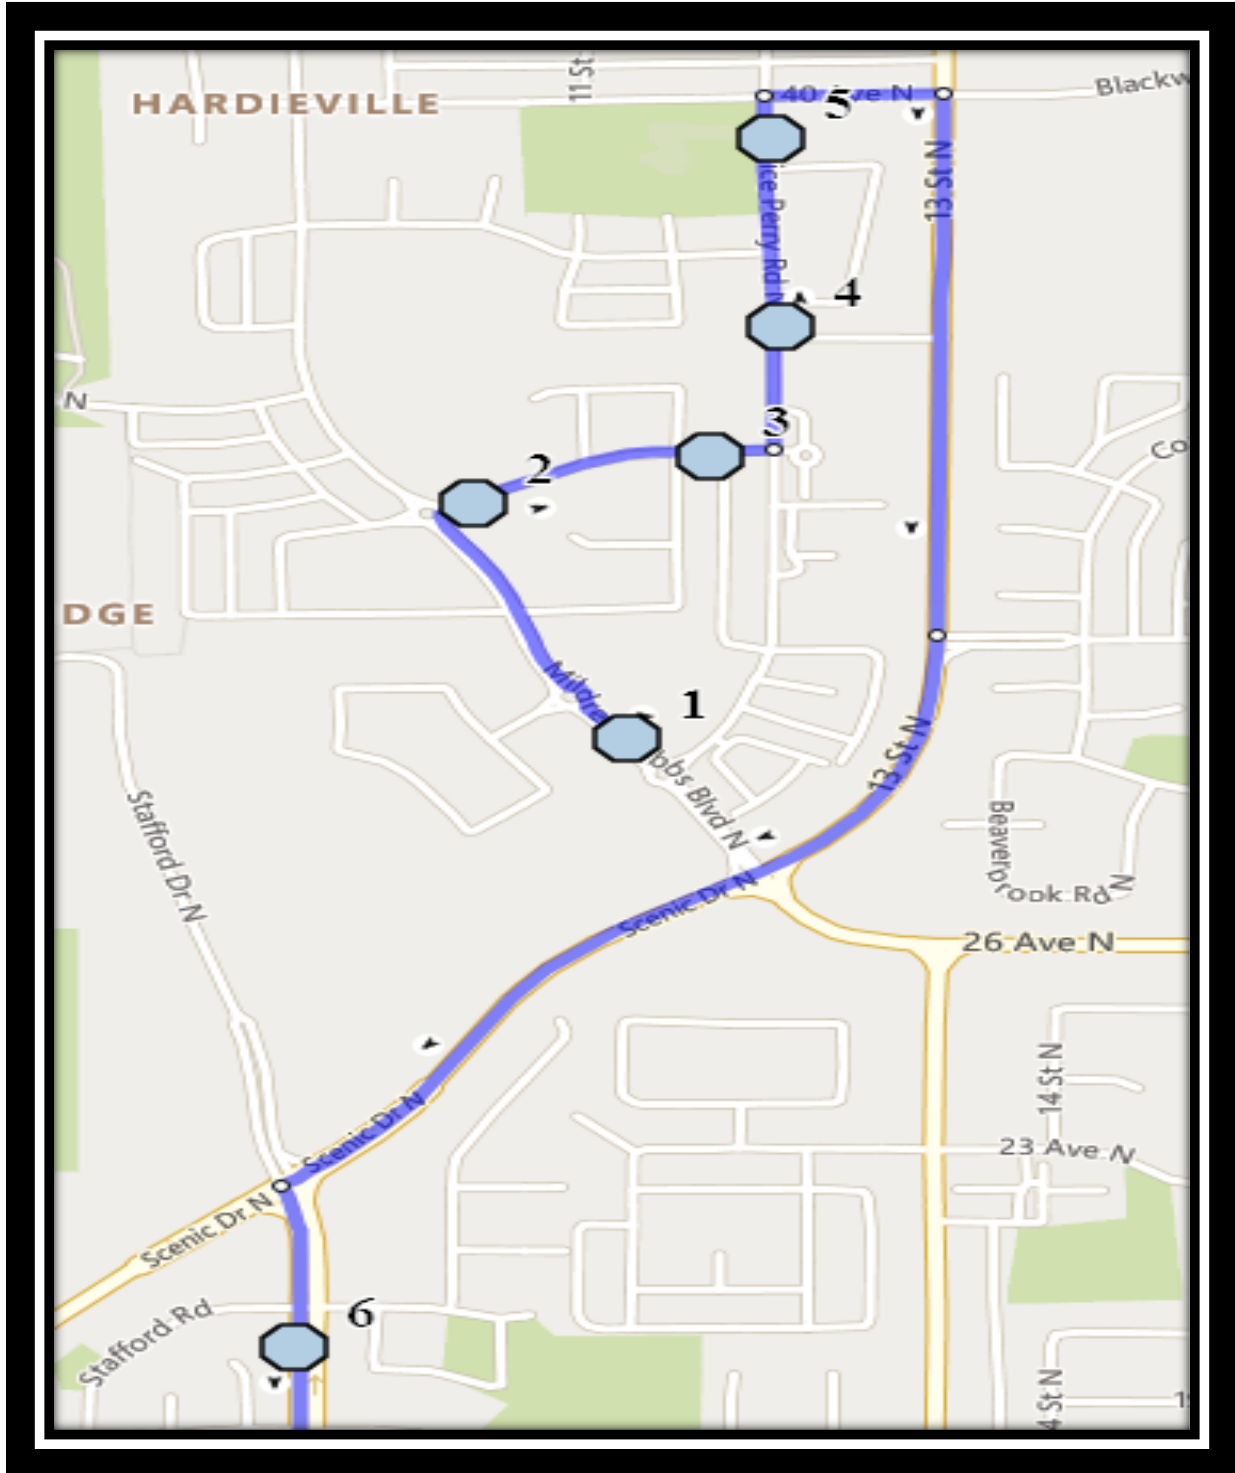

Buchanan N2

REVISED: March 17, 2023

EFFECTIVE: March 22, 2023

AM ROUTE

Senator Buchanan Elementary – 1101 7 Ave North – (403) 327-7321

Please arrive 5 minutes before scheduled pick up and drop off times. Times shown may vary due to weather & traffic conditions.
Bus routes and maps are subject to change. For the most up-to-date version, visit www.southland.ca/lethbridge.

#3 - 8:15 AM - Edith Emma Coe Rd N Eastbound- after Thryza Burkitt before ally

#4 - 8:17 AM - Lettice Perry Road North Northbound - Mailboxes

#5 - 8:18 AM - Lettice Perry Rd N Northbound - south of 40 Ave N at power boxes

#3 - 4:04 PM - Mildred Dobbs Blvd N Northbound - between Lettice Perry and Jessie Robinson

#4 - 4:06 PM - Edith Emma Coe Rd N Eastbound - east of Mildred Dobbs at mailboxes

#5 - 4:08 PM - Edith Emma Coe Rd N Eastbound- after Thryza Burkitt before ally

#5 - 11:48 AM - Edith Emma Coe Rd N Eastbound- after Thryza Burkitt before ally

#6 - 11:49 AM - Lettice Perry Road North Northbound - Mailboxes

#7 - 11:50 AM - Lettice Perry Rd N Northbound - south of 40 Ave N at power boxes