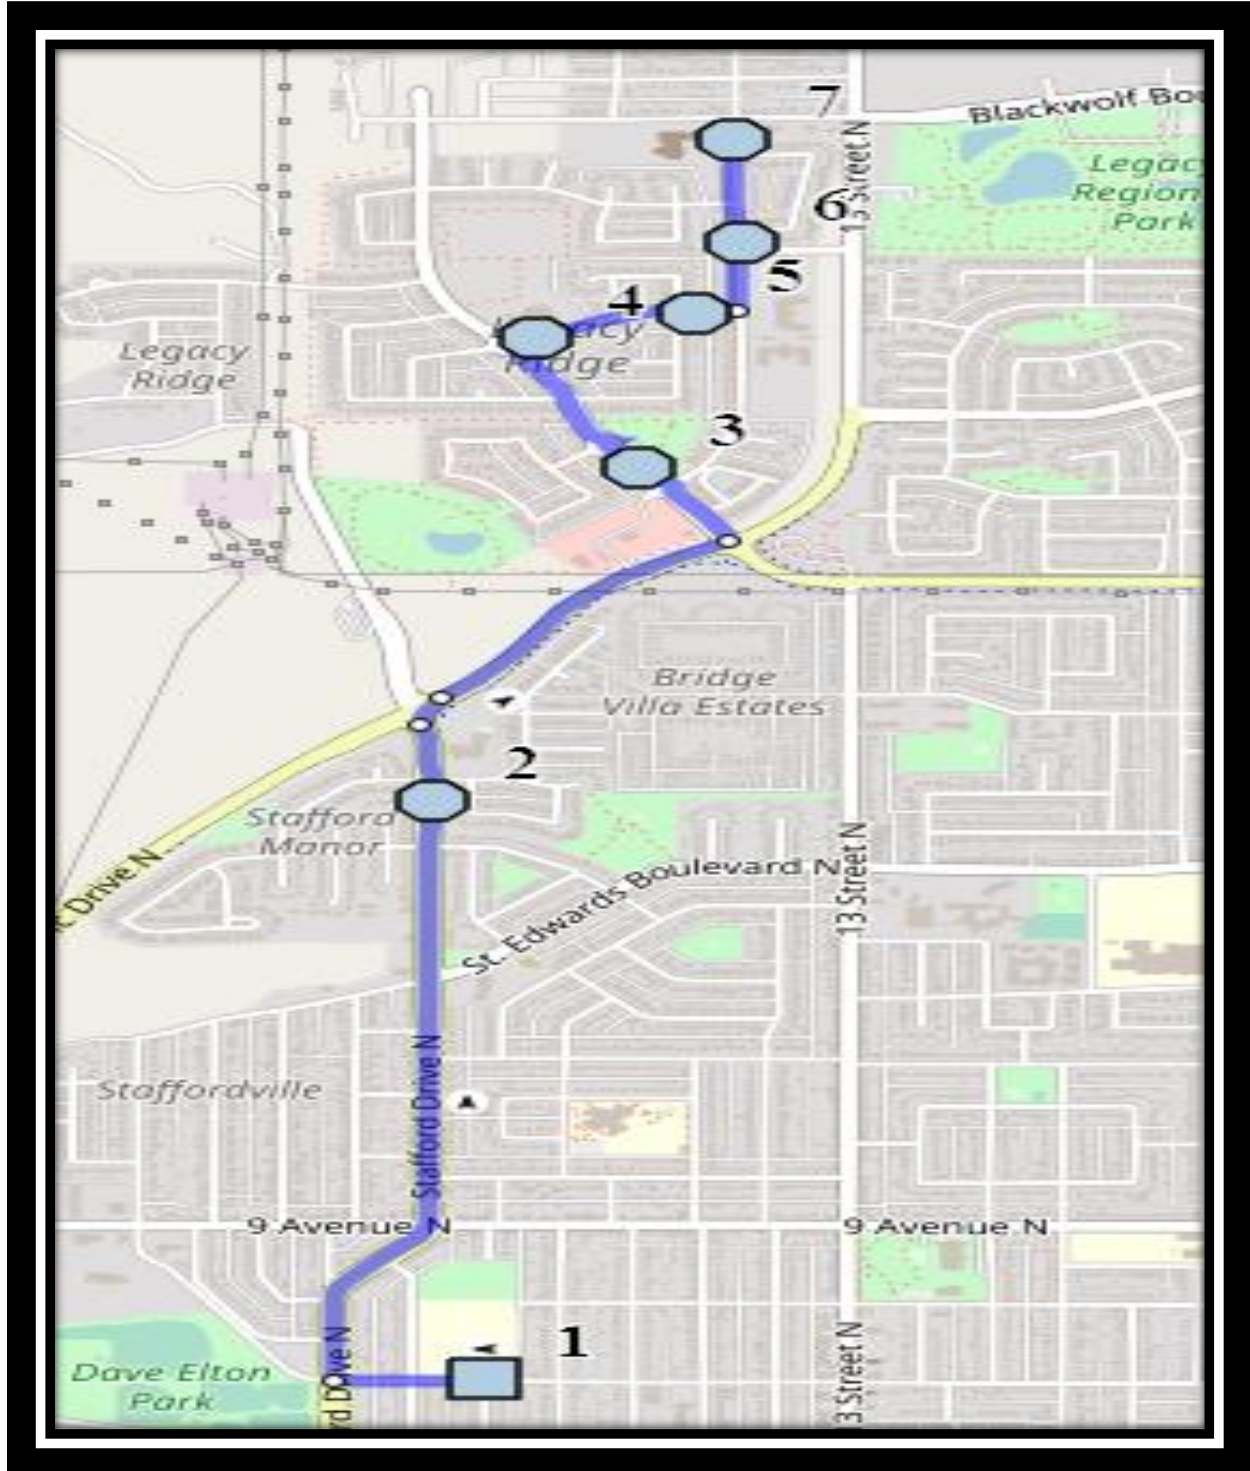

Buchanan N2

REVISED: March 17, 2023

EFFECTIVE: March 22, 2023

PM ROUTE – STOP # 6 FIRST THEN SAME DIRECTION AS AM

Senator Buchanan Elementary – 1101 7 Ave North – (403) 327-7321

Please arrive 5 minutes before scheduled pick up and drop off times. Times shown may vary due to weather & traffic conditions.

Bus routes and maps are subject to change. For the most up-to-date version, visit www.southland.ca/lethbridge.