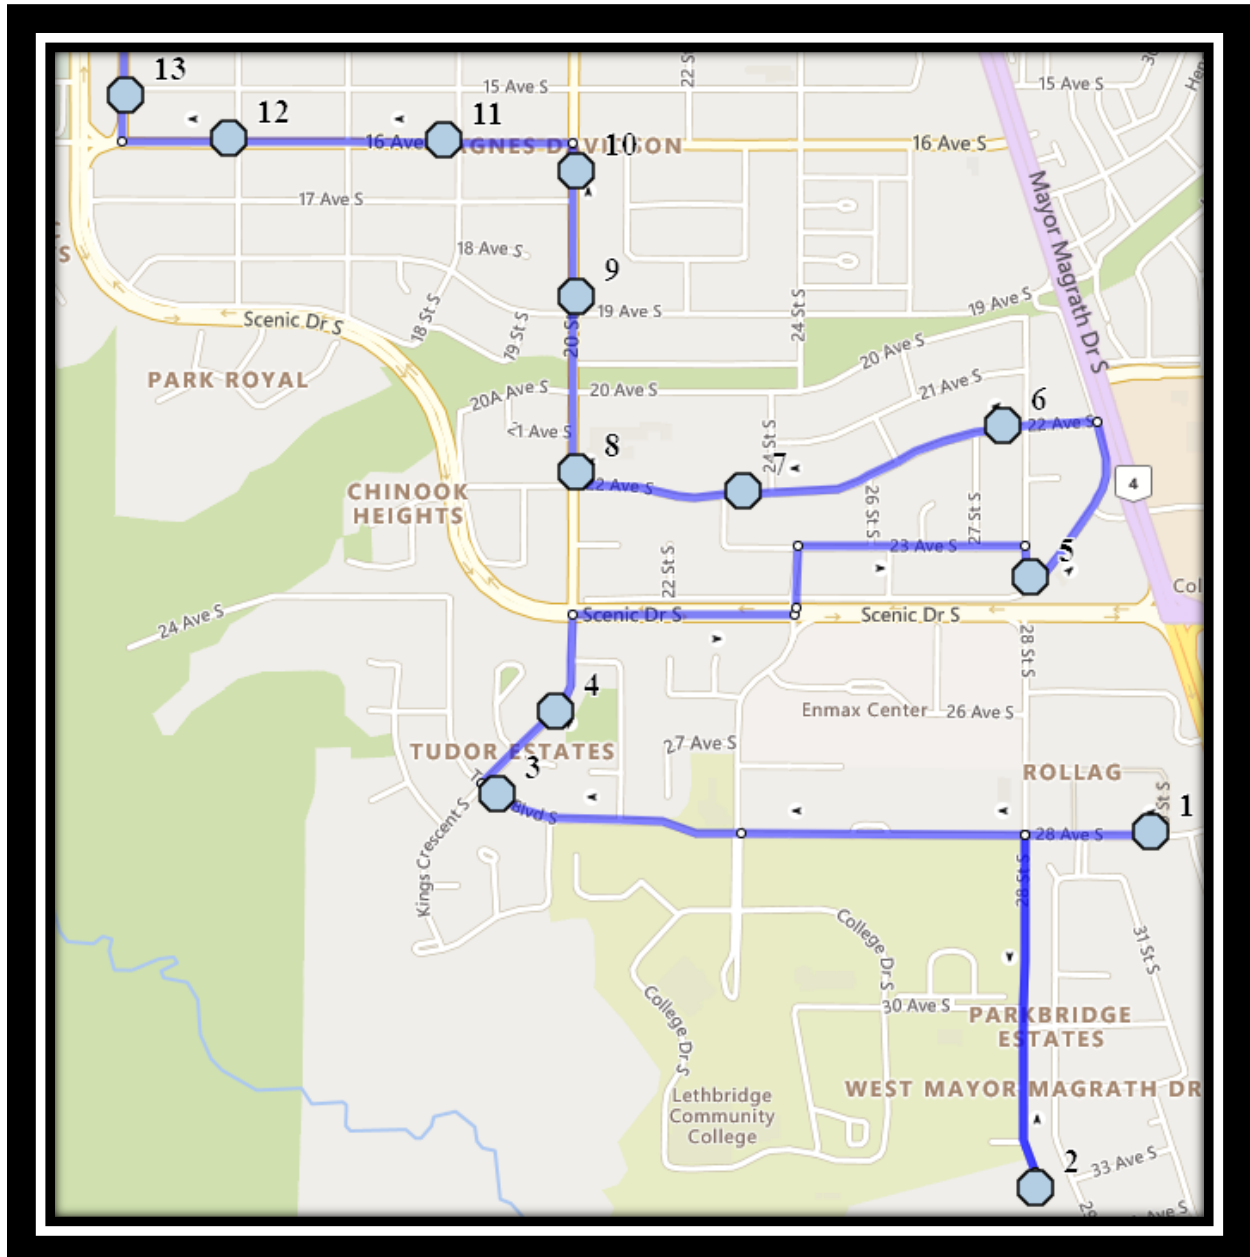

CFM S3

REVISED: March 3rd, 2023

EFFECTIVE: March 8th, 2023

PM Route Same Direction as AM

Catholic Central High East – 405 18 Street South – (403) 327-4596

St. Francis Middle School – 333 18 Street South – (403) 327-3402

Ecole St. Mary's – 422 20 Street South – (403) 327-3098

Please arrive 10 minutes before scheduled pick up and drop off times. Times shown may vary due to weather & traffic conditions.
Bus routes and maps are subject to change. For the most up-to-date version, visit www.southland.ca/lethbridge.