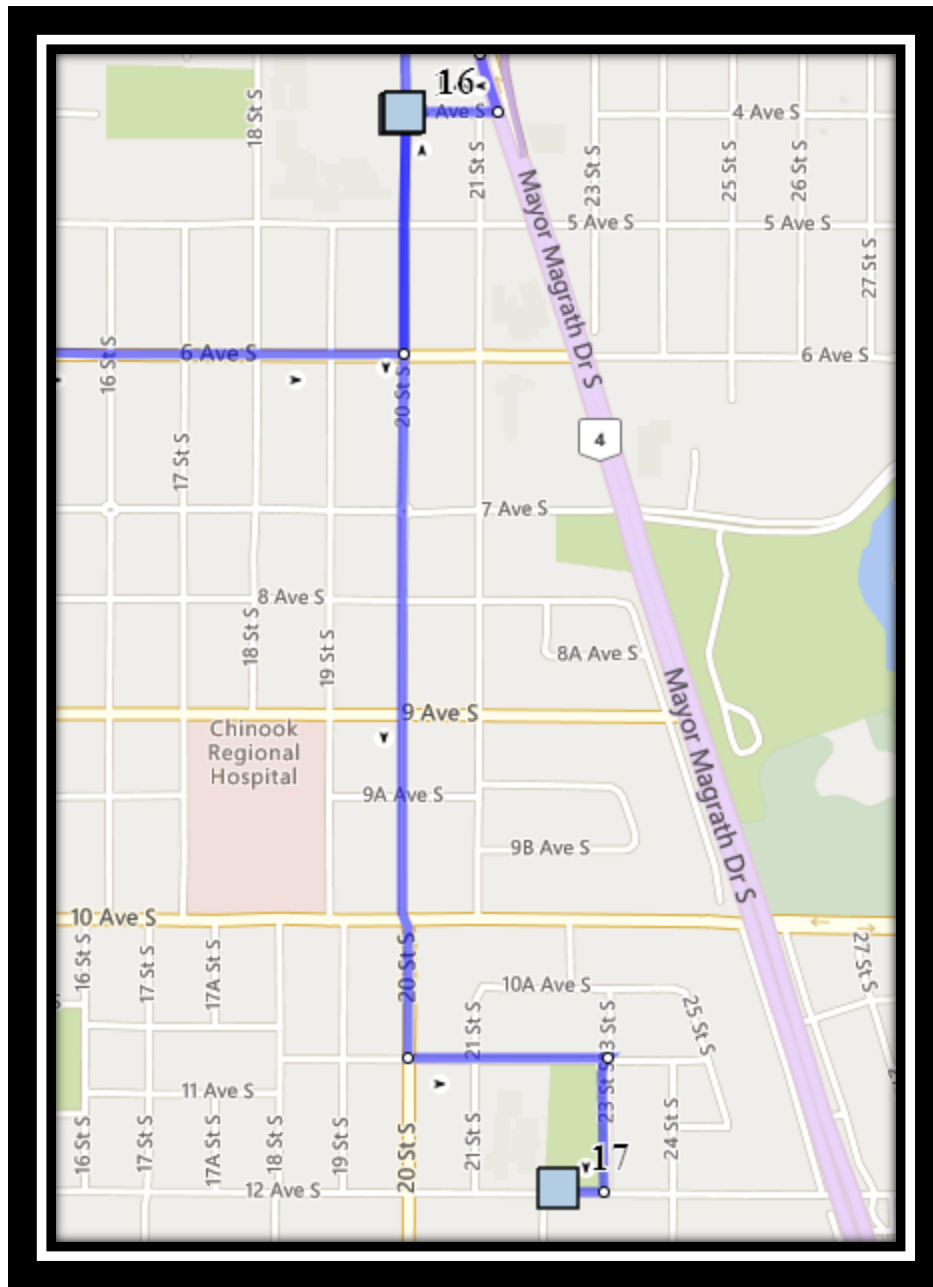

CFM S3

REVISED: March 3rd, 2023

EFFECTIVE: March 8th, 2023

PM Route – Same direction as AM

Catholic Central High East – 405 18 Street South – (403) 327-4596

St. Francis Middle School – 333 18 Street South – (403) 327-3402

Ecole St. Mary's – 422 20 Street South – (403) 327-3098

Please arrive 10 minutes before scheduled pick up and drop off times. Times shown may vary due to weather & traffic conditions.

Bus routes and maps are subject to change. For the most up-to-date version, visit www.southland.ca/lethbridge.