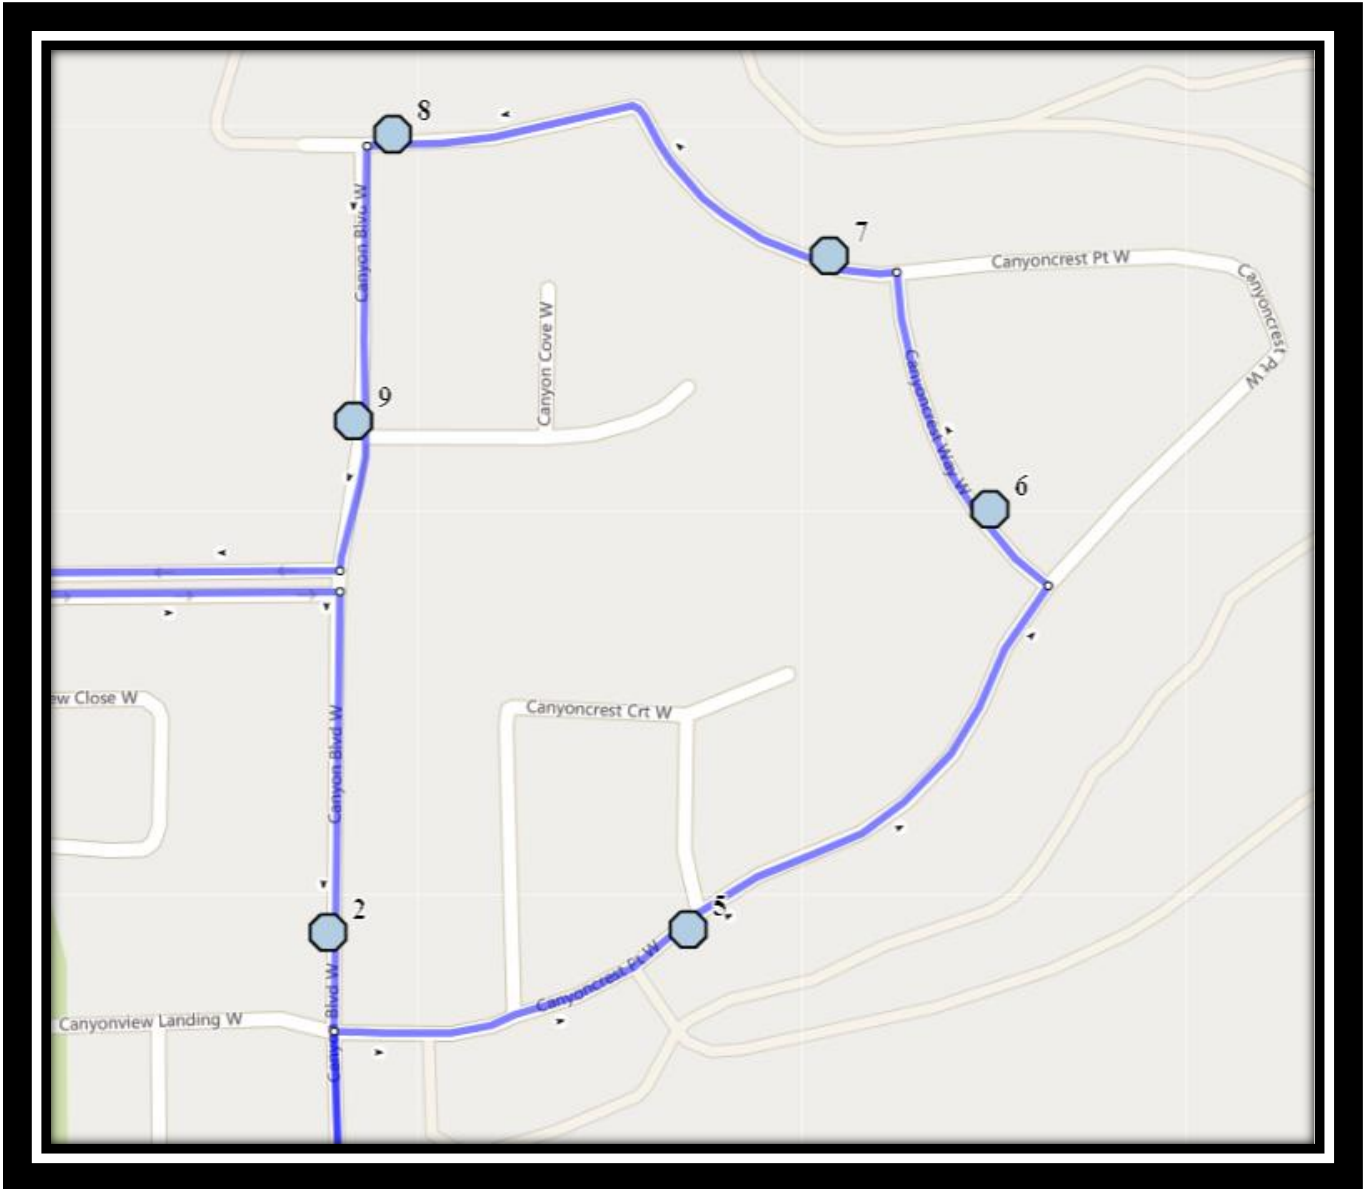

Chinook/CCHW W12

REVISED: March 10th, 2023

EFFECTIVE: March 15th, 2023

Chinook High – 259 Britannia Blvd West – (403) 320-7565

Catholic Central West – 251 Britannia Blvd West – (403) 327-4596

Please arrive 10 minutes before scheduled pick up and drop off times. Times shown may vary due to weather & traffic conditions.

Bus routes and maps are subject to change. For the most up-to-date version, visit www.southland.ca/lethbridge.