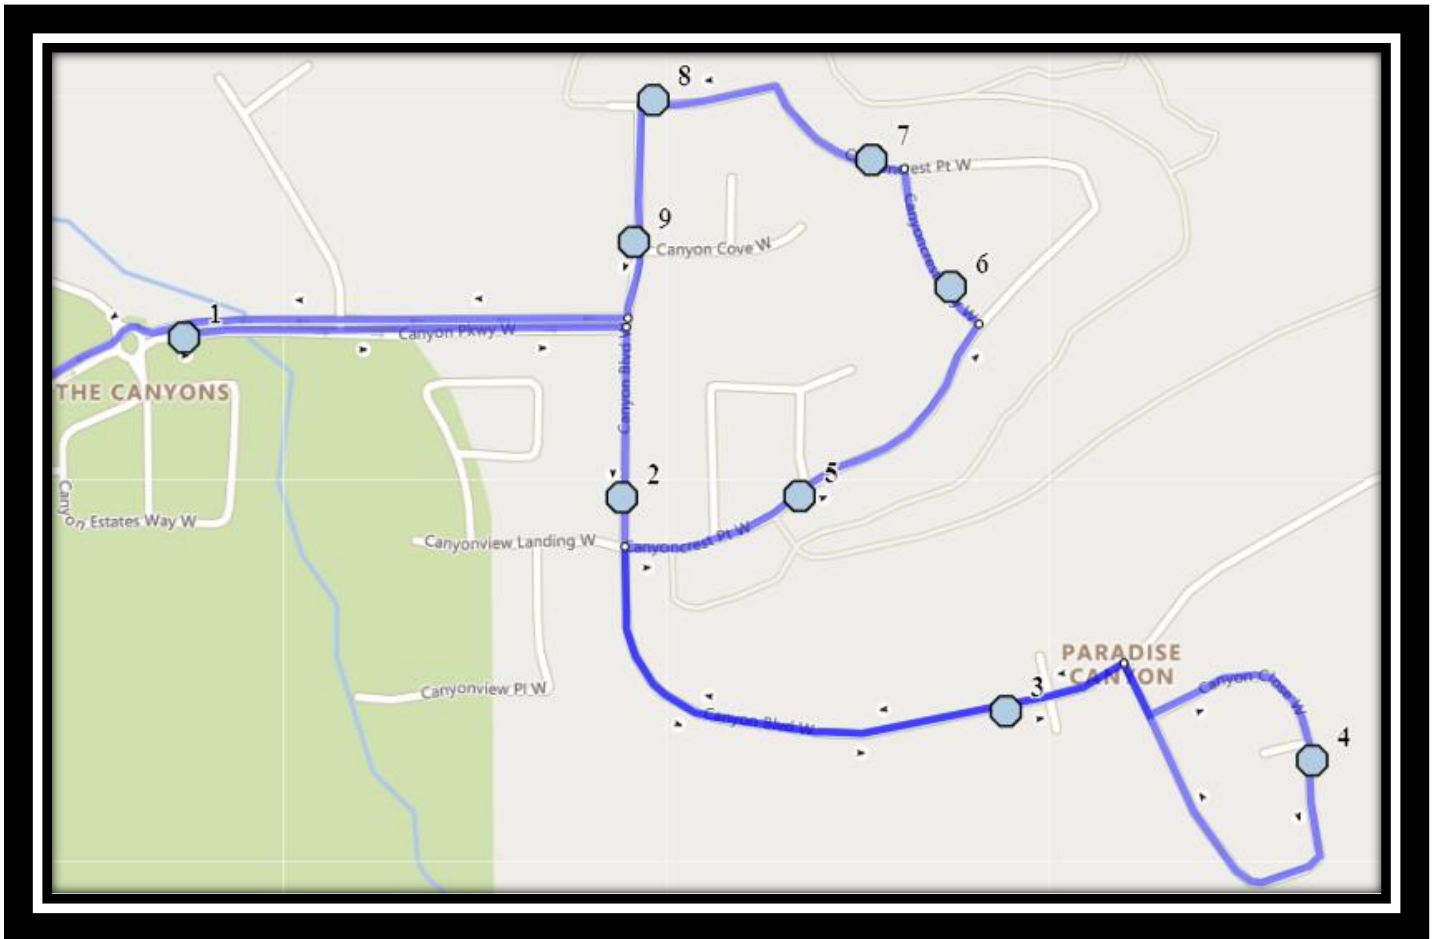

Chinook/CCHW W12

REVISED: March 10th, 2023

EFFECTIVE: March 15th, 2023

PM Route same direction as AM

Chinook High – 259 Britannia Blvd West – (403) 320-7565

Catholic Central West – 251 Britannia Blvd West – (403) 327-4596

Please arrive 10 minutes before scheduled pick up and drop off times. Times shown may vary due to weather & traffic conditions.

Bus routes and maps are subject to change. For the most up-to-date version, visit www.southland.ca/lethbridge.

Chinook/CCHW W12

REVISED: March 10th, 2023

EFFECTIVE: March 15th, 2023

Monday – Friday

#1 - 7:23 AM - Canyon Parkway West Eastbound - east of Canyon Estates Lane power boxes

#2 - 7:26 AM - Canyon Blvd West Southbound - north of Canyon Landing at power boxes

#3 - 7:28 AM - Canyon Blvd West Eastbound - west of Canyon Terrance at mailboxes

#4 - 7:29 AM - Canyon Close West Northbound - south of the cul-de-sac at power boxes

#5 - 7:32 AM - Canyoncrest Court West Northbound - at Canyoncrest Crt sign post (SW)