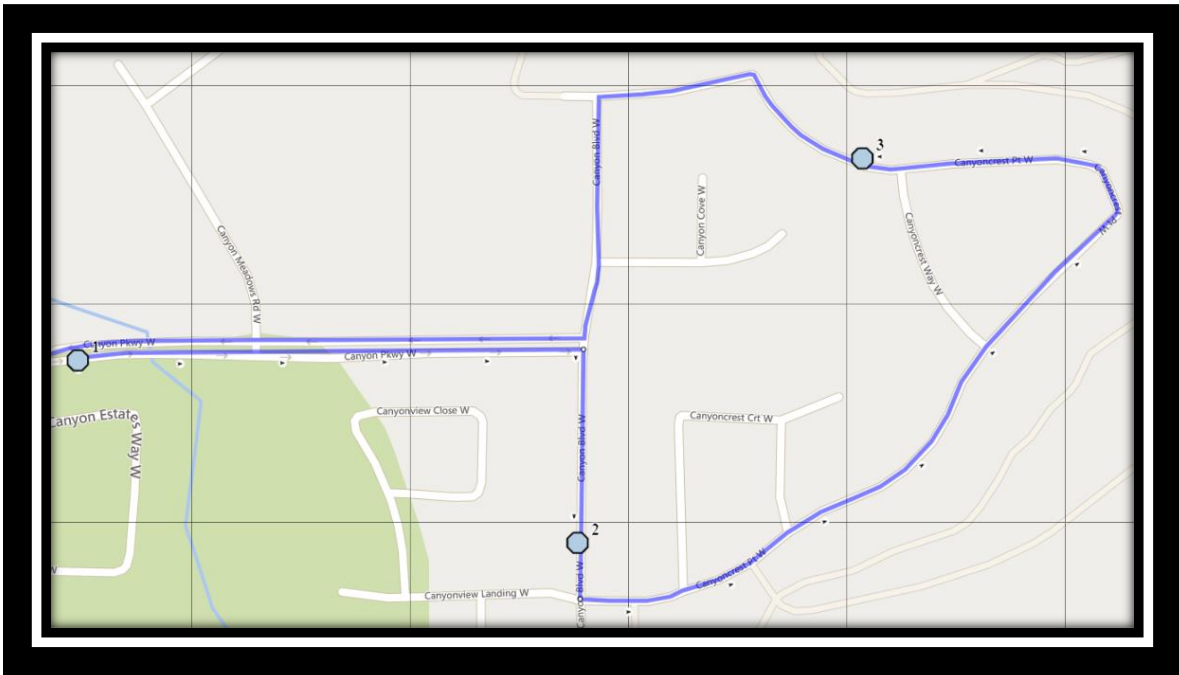

Paterson W3

REVISED: March 15, 2023

EFFECTIVE: March 22, 2023

Gilbert Paterson Middle School – 2109 12 Ave South – (403) 329-0125

Please arrive 10 minutes before scheduled pick up and drop off times. Times shown may vary due to weather & traffic conditions.

Bus routes and maps are subject to change. For the most up-to-date version, visit www.southland.ca/lethbridge.