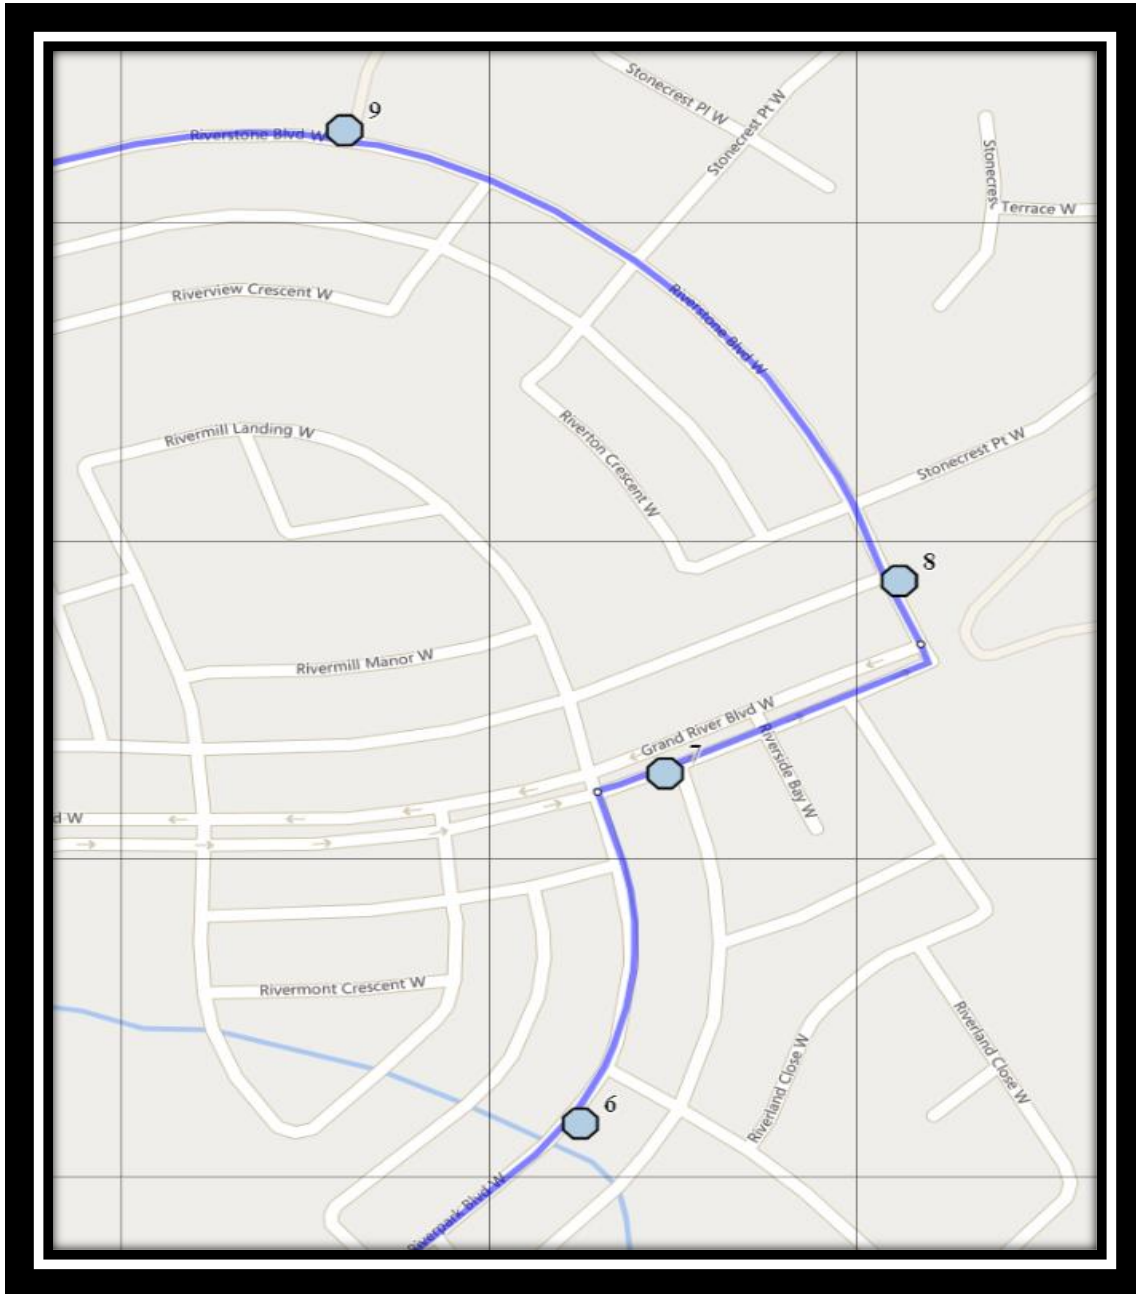

Paterson W3

REVISED: March 15, 2023

EFFECTIVE: March 22, 2023

Gilbert Paterson Middle School – 2109 12 Ave South – (403) 329-0125

Please arrive 10 minutes before scheduled pick up and drop off times. Times shown may vary due to weather & traffic conditions.

Bus routes and maps are subject to change. For the most up-to-date version, visit www.southland.ca/lethbridge.