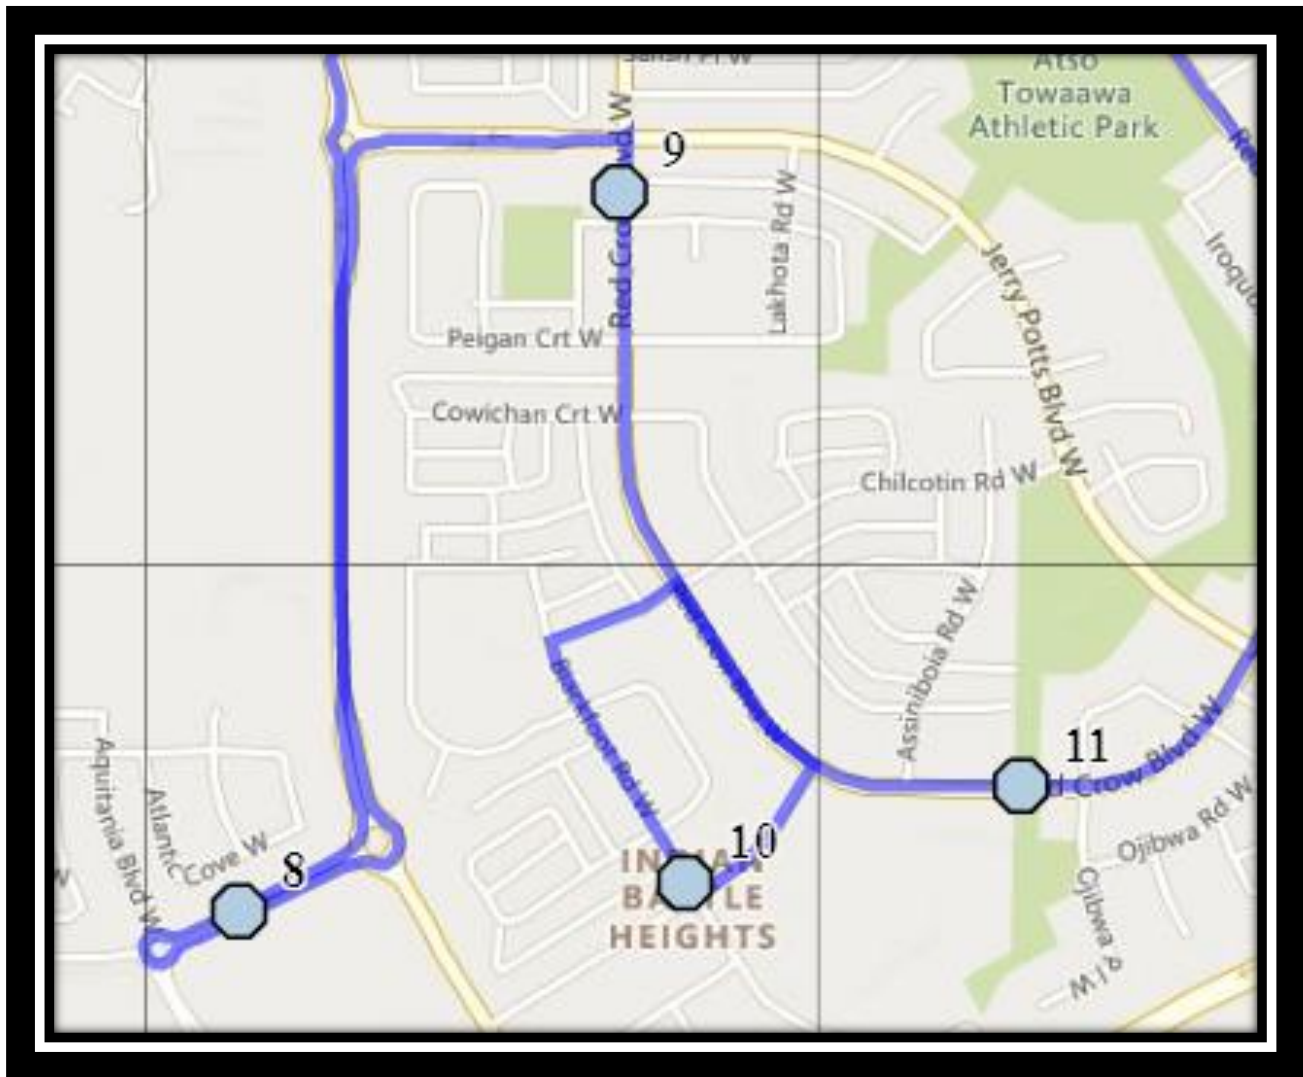

Van Tighem W1

REVISED: March 3, 2023

EFFECTIVE: March 8, 2023

Father Leonard Van Tighem (403)-381-0953

25 Stoney Crescent W, Lethbridge, AB. T1K 6V5

Please arrive 5 minutes before scheduled pick up and drop off times. Times shown may vary due to weather & traffic conditions.

Bus routes and maps are subject to change. For the most up-to-date version, visit www.southland.ca/lethbridge.