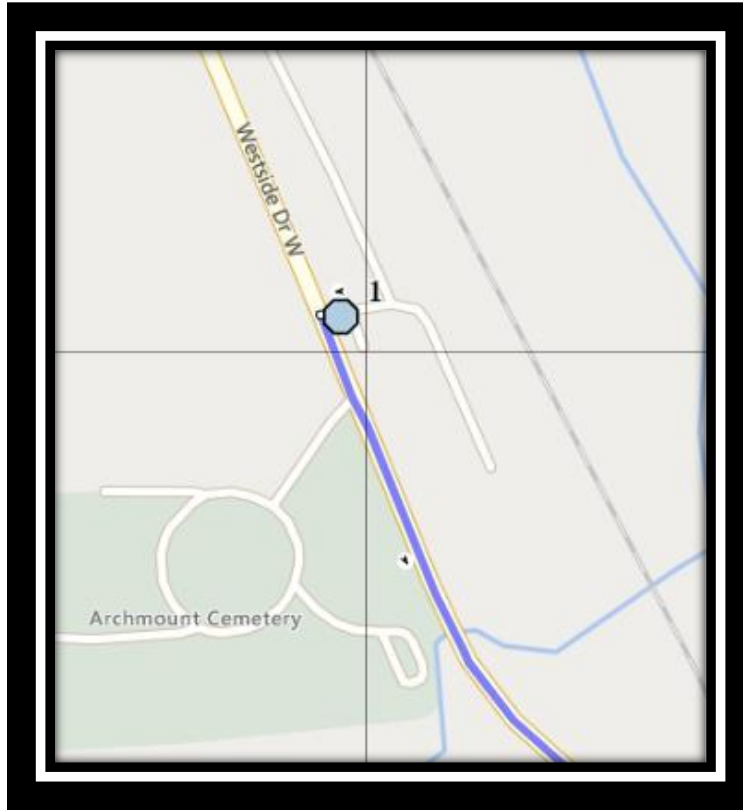

Van Tighem W1

REVISED: March 3, 2023

EFFECTIVE: March 8, 2023

Father Leonard Van Tighem (403)-381-0953

25 Stoney Crescent W, Lethbridge, AB. T1K 6V5

Please arrive 5 minutes before scheduled pick up and drop off times. Times shown may vary due to weather & traffic conditions.
Bus routes and maps are subject to change. For the most up-to-date version, visit www.southland.ca/lethbridge.