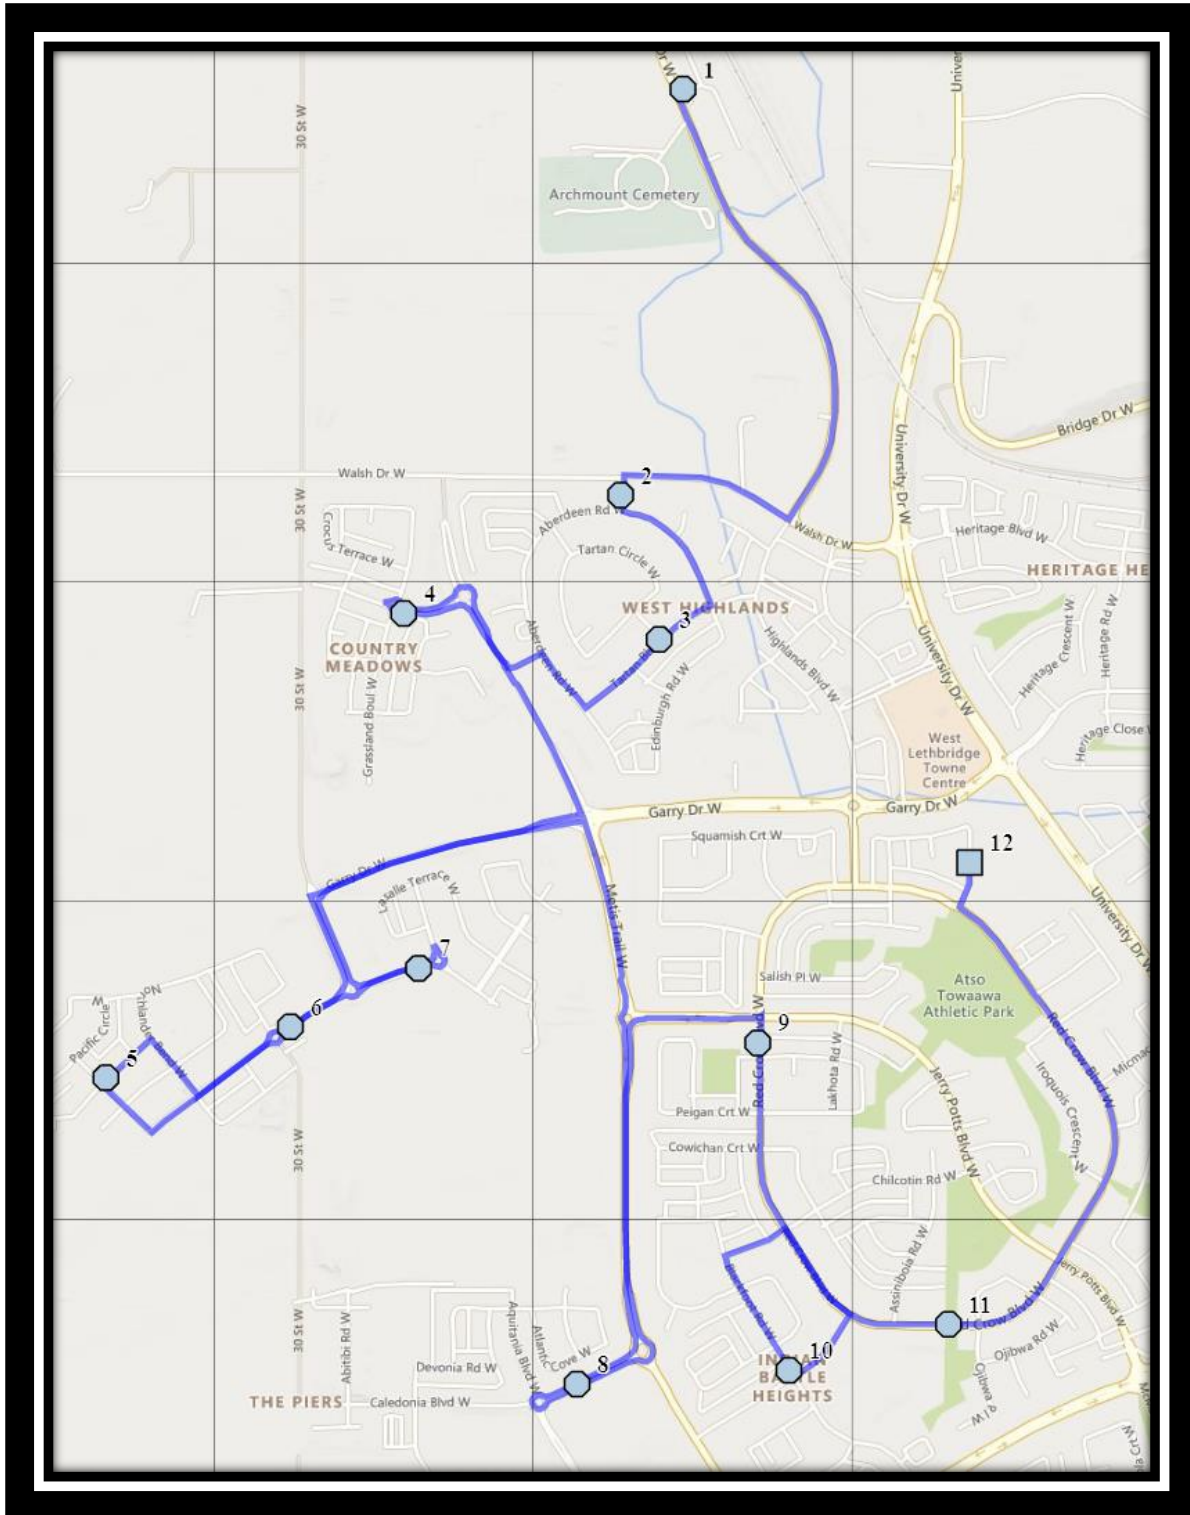

Van Tighem W1

REVISED: March 3, 2023

EFFECTIVE: March 8, 2023

PM Route same direction as AM

Father Leonard Van Tighem (403)-381-0953
25 Stoney Crescent W, Lethbridge, AB. T1K 6V5

Please arrive 5 minutes before scheduled pick up and drop off times. Times shown may vary due to weather & traffic conditions.
Bus routes and maps are subject to change. For the most up-to-date version, visit www.southland.ca/lethbridge.