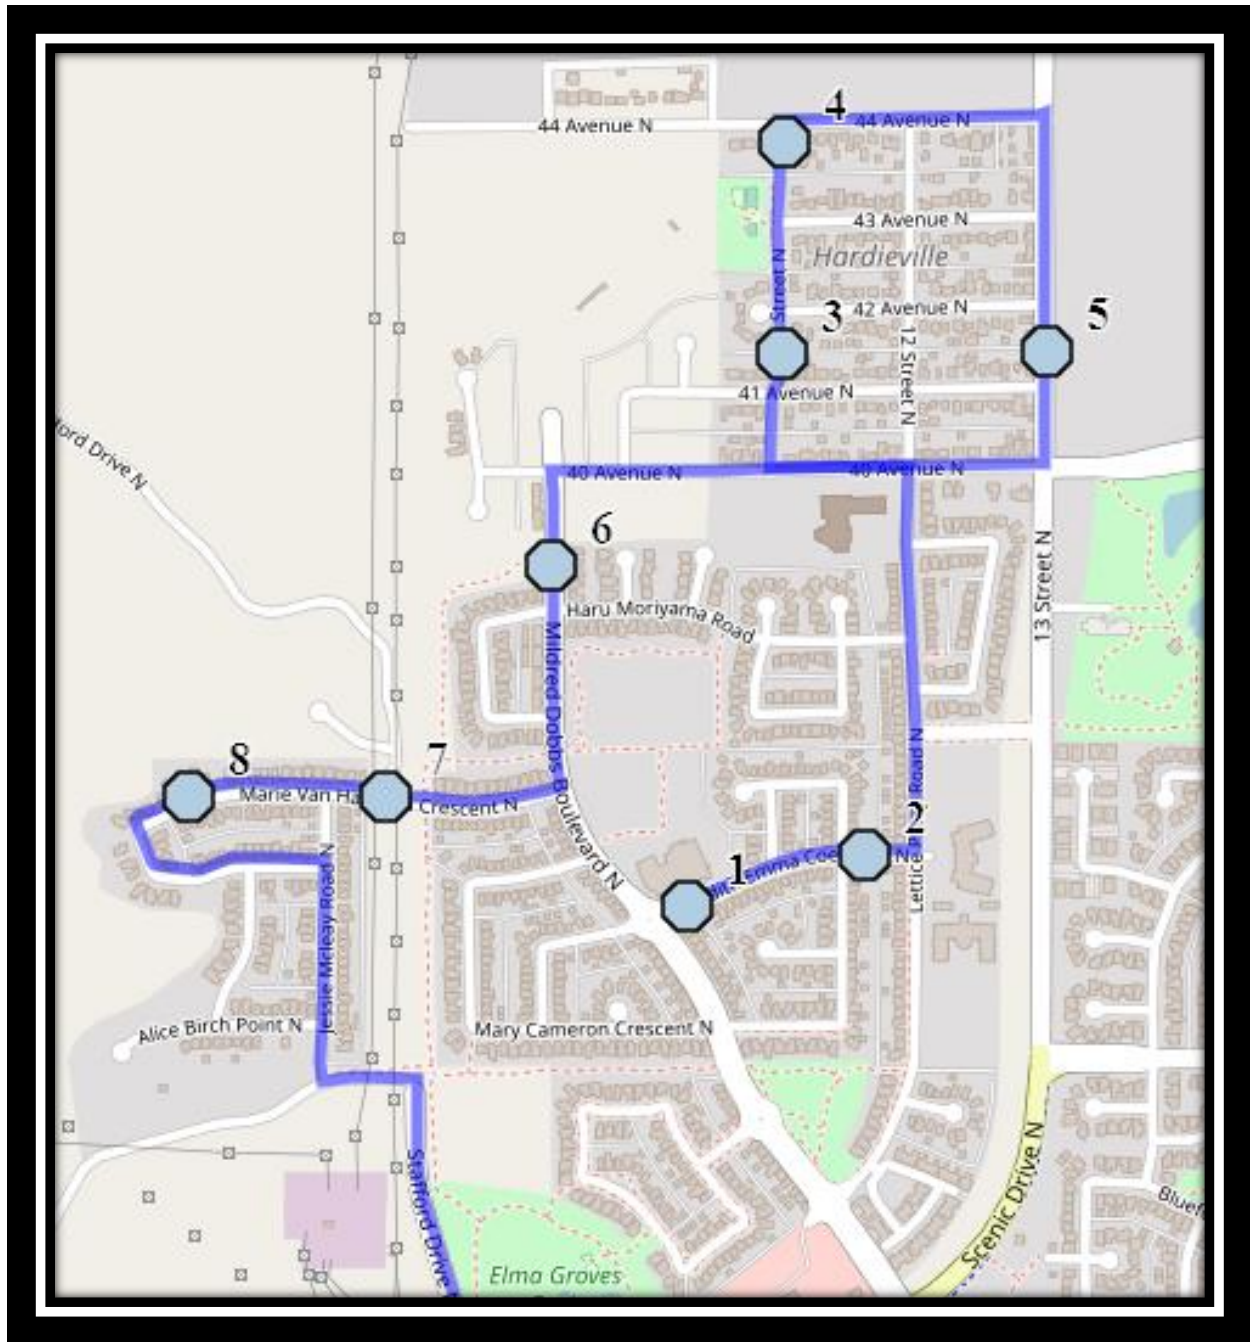

CFM N3

REVISED: March 31st, 2023

EFFECTIVE: April 5th, 2023

PM Route Same Direction as AM

Catholic Central High East – 405 18 Street South – (403) 327-4596

St. Francis Middle School – 333 18 Street South – (403) 327-3402

Ecole St. Mary's – 422 20 Street South – (403) 327-3098

Please arrive 10 minutes before scheduled pick up and drop off times. Times shown may vary due to weather & traffic conditions.
Bus routes and maps are subject to change. For the most up-to-date version, visit www.southland.ca/lethbridge.