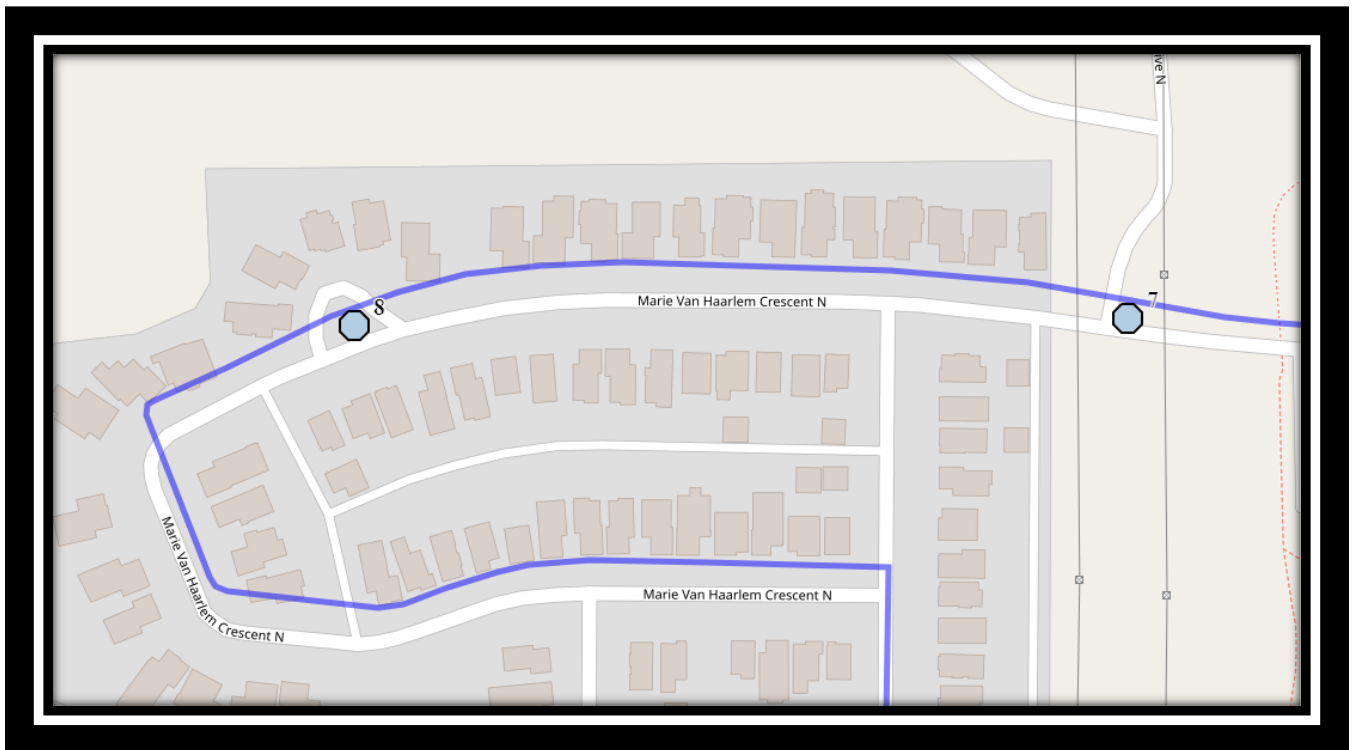

CFM N3

REVISED: March 31st, 2023

EFFECTIVE: April 5th, 2023

Catholic Central High East – 405 18 Street South – (403) 327-4596

St. Francis Middle School – 333 18 Street South – (403) 327-3402

Ecole St. Mary's – 422 20 Street South – (403) 327-3098

Please arrive 10 minutes before scheduled pick up and drop off times. Times shown may vary due to weather & traffic conditions.
Bus routes and maps are subject to change. For the most up-to-date version, visit www.southland.ca/lethbridge.