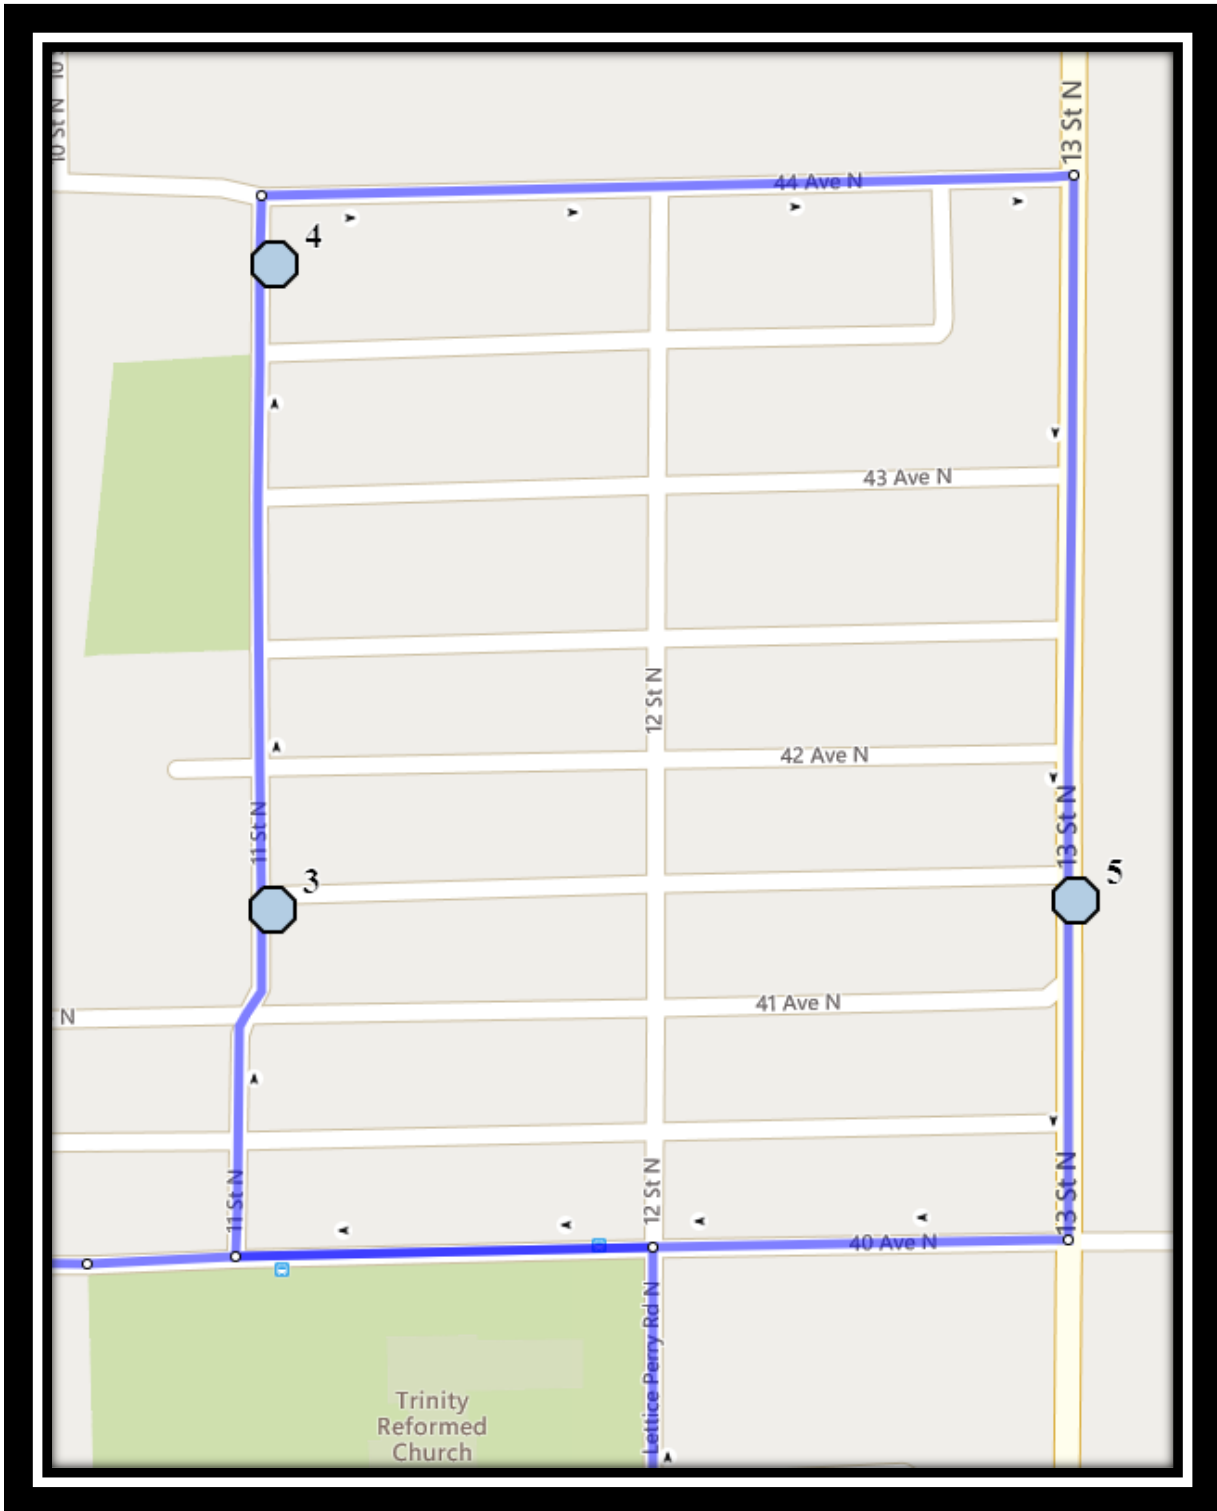

CFM N3

REVISED: March 31st, 2023

EFFECTIVE: April 5th, 2023

Catholic Central High East – 405 18 Street South – (403) 327-4596

St. Francis Middle School – 333 18 Street South – (403) 327-3402

Ecole St. Mary's – 422 20 Street South – (403) 327-3098

Please arrive 10 minutes before scheduled pick up and drop off times. Times shown may vary due to weather & traffic conditions.
Bus routes and maps are subject to change. For the most up-to-date version, visit www.southland.ca/lethbridge.