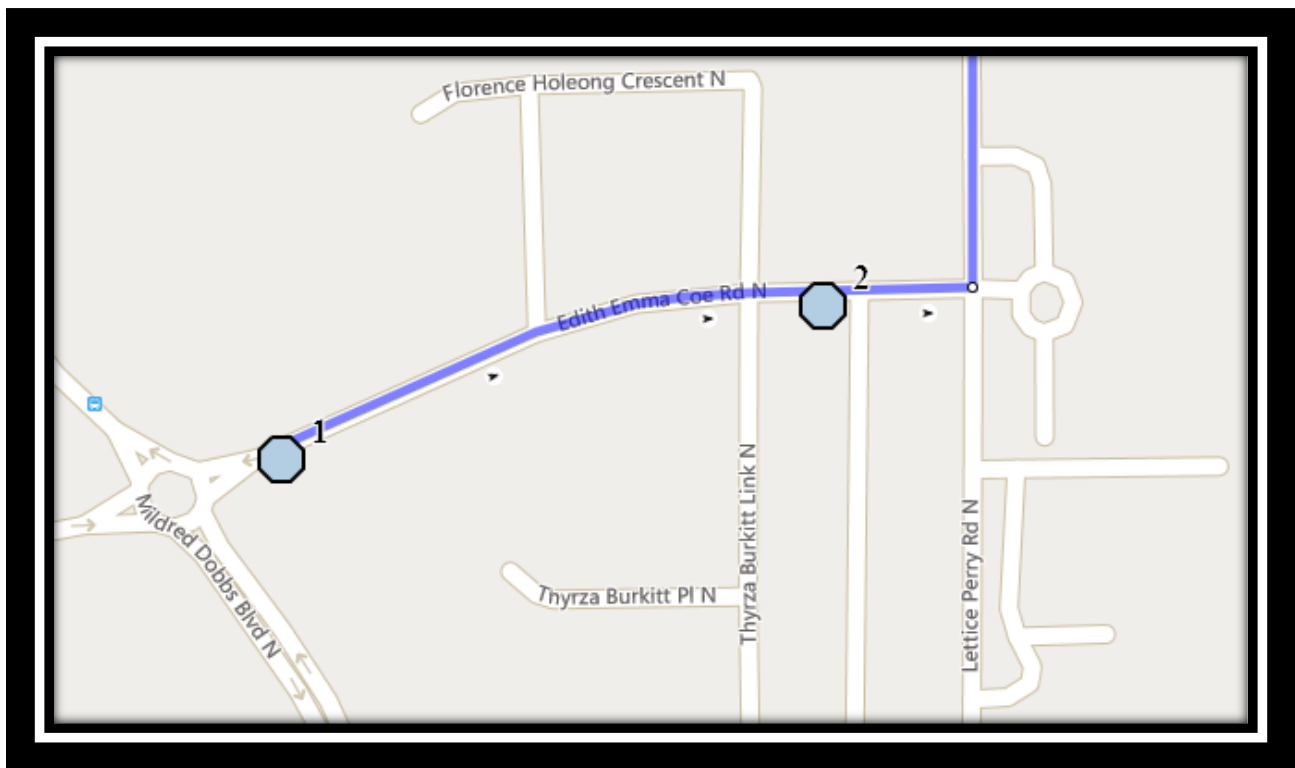

CFM N3

REVISED: March 31st, 2023

EFFECTIVE: April 5th, 2023

Catholic Central High East – 405 18 Street South – (403) 327-4596

St. Francis Middle School – 333 18 Street South – (403) 327-3402

Ecole St. Mary’s – 422 20 Street South – (403) 327-3098

Please arrive 10 minutes before scheduled pick up and drop off times. Times shown may vary due to weather & traffic conditions.
Bus routes and maps are subject to change. For the most up-to-date version, visit www.southland.ca/lethbridge.