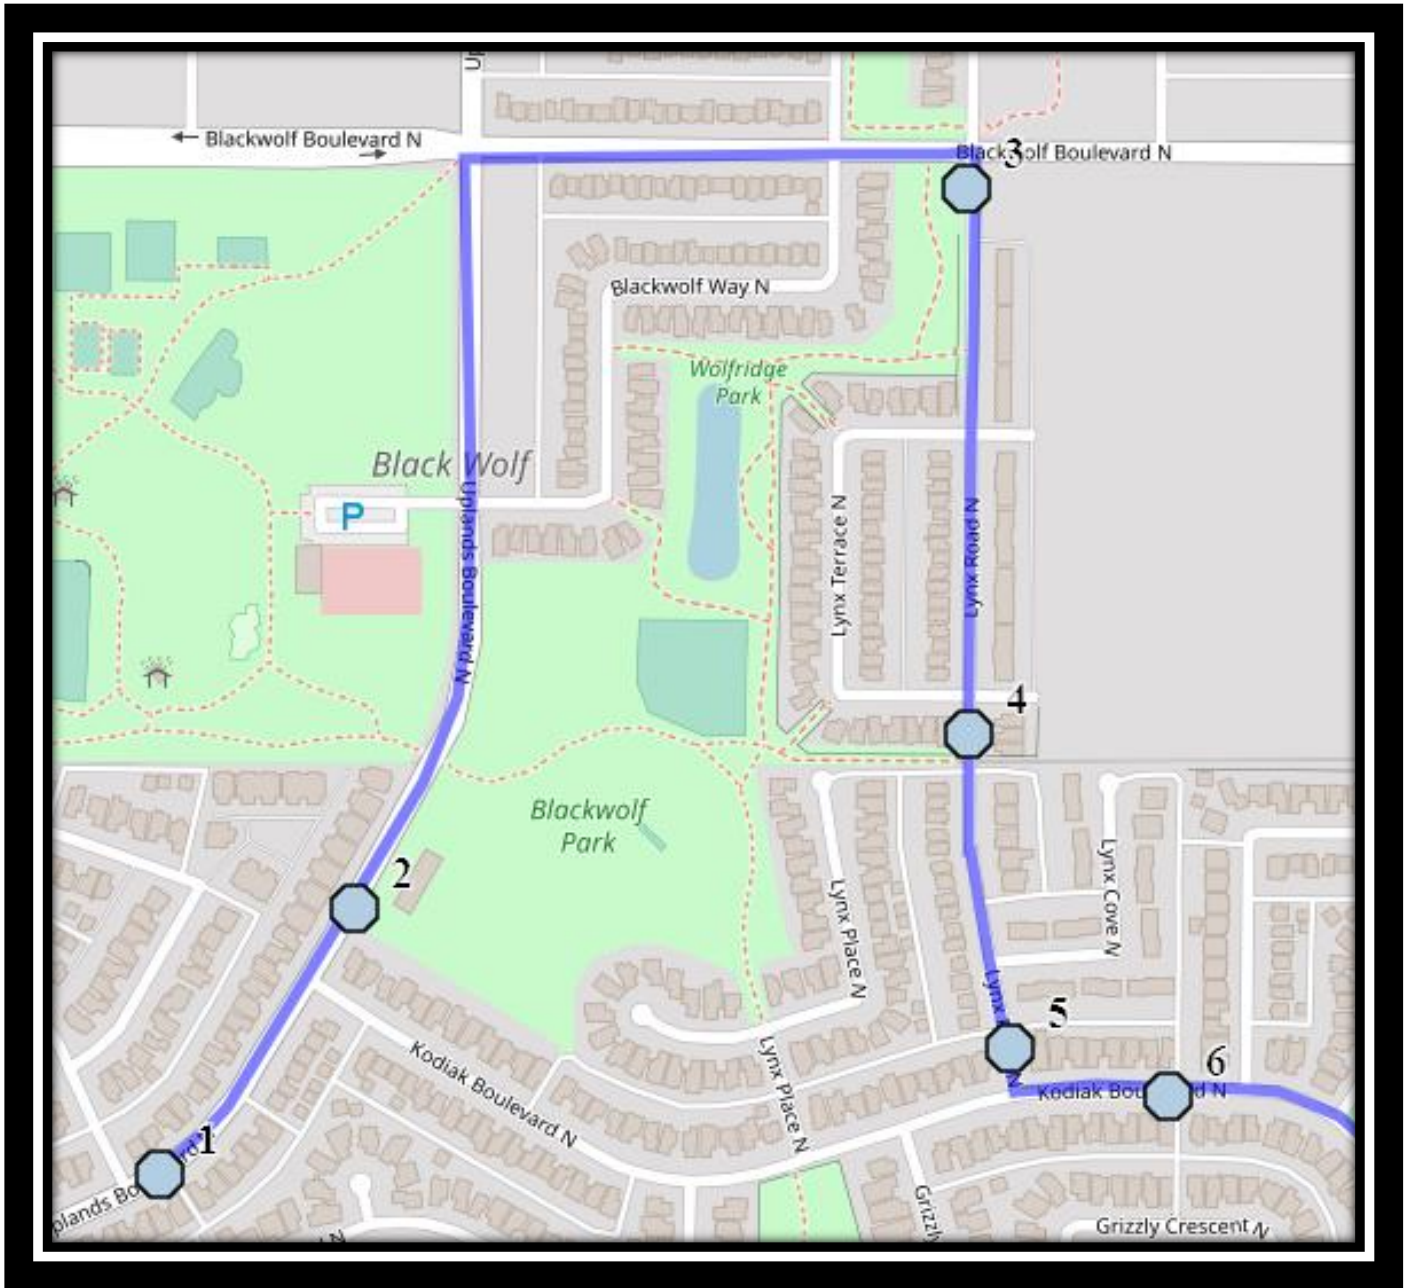

CFM N5

REVISED: March 31, 2023

EFFECTIVE: April 5, 2023

PM Route Same Direction as AM

Catholic Central High East – 405 18 Street South – (403) 327-4596

St. Francis Middle School – 333 18 Street South – (403) 327-3402

Ecole St. Mary's – 422 20 Street South – (403) 327-3098

Please arrive 10 minutes before scheduled pick up and drop off times. Times shown may vary due to weather & traffic conditions.
Bus routes and maps are subject to change. For the most up-to-date version, visit www.southland.ca/lethbridge.