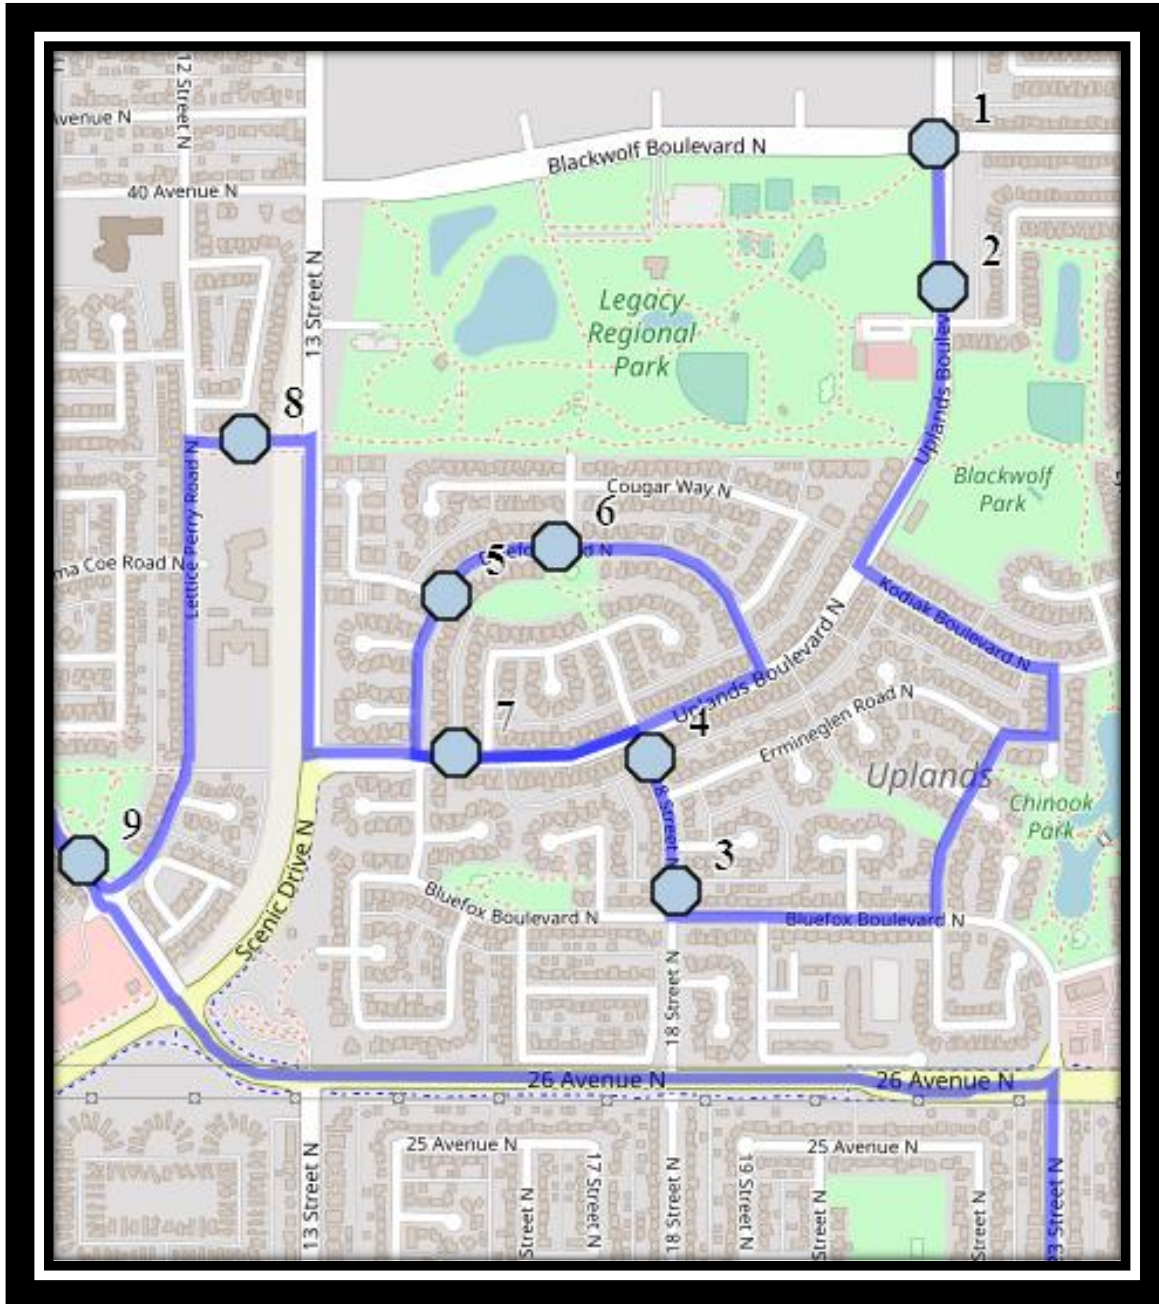

CFM N7

REVISED: March 31, 2023

EFFECTIVE: April 5, 2023

PM Route Same Direction as AM

Catholic Central High East – 405 18 Street South – (403) 327-4596

St. Francis Middle School – 333 18 Street South – (403) 327-3402

Ecole St. Mary’s – 422 20 Street South – (403) 327-3098

Please arrive 10 minutes before scheduled pick up and drop off times. Times shown may vary due to weather & traffic conditions.
Bus routes and maps are subject to change. For the most up-to-date version, visit www.southland.ca/lethbridge.