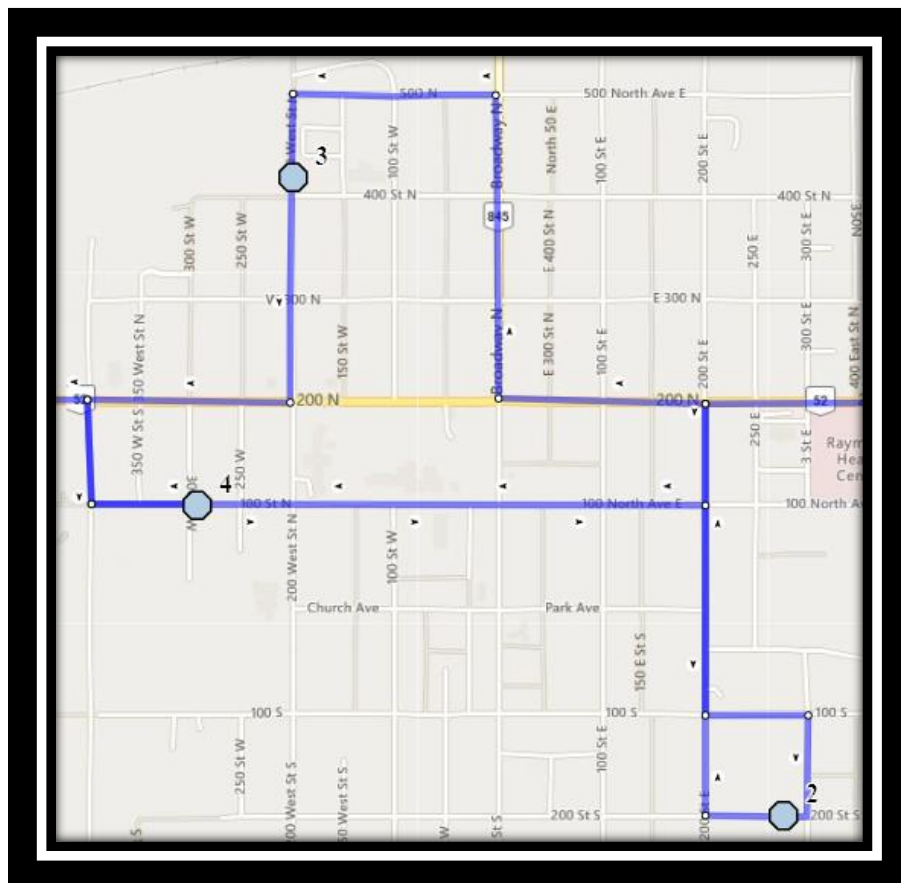

# CFM Raymond/Stirling

REVISED: April 14, 2022

EFFECTIVE: April 19, 2022

**Catholic Central High East – 405 18 Street South – (403) 327-4596**

**St. Francis Middle School – 333 18 Street South – (403) 327-3402**

**Ecole St. Mary's – 422 20 Street South – (403) 327-3098**

Please arrive 10 minutes before scheduled pick up and drop off times. Times shown may vary due to weather & traffic conditions.  
Bus routes and maps are subject to change. For the most up-to-date version, visit [www.southland.ca/lethbridge](http://www.southland.ca/lethbridge).

Please arrive 10 minutes before scheduled pick up and drop off times. Times shown may vary due to weather & traffic conditions.  
Bus routes and maps are subject to change. For the most up-to-date version, visit [www.southland.ca/lethbridge](http://www.southland.ca/lethbridge).