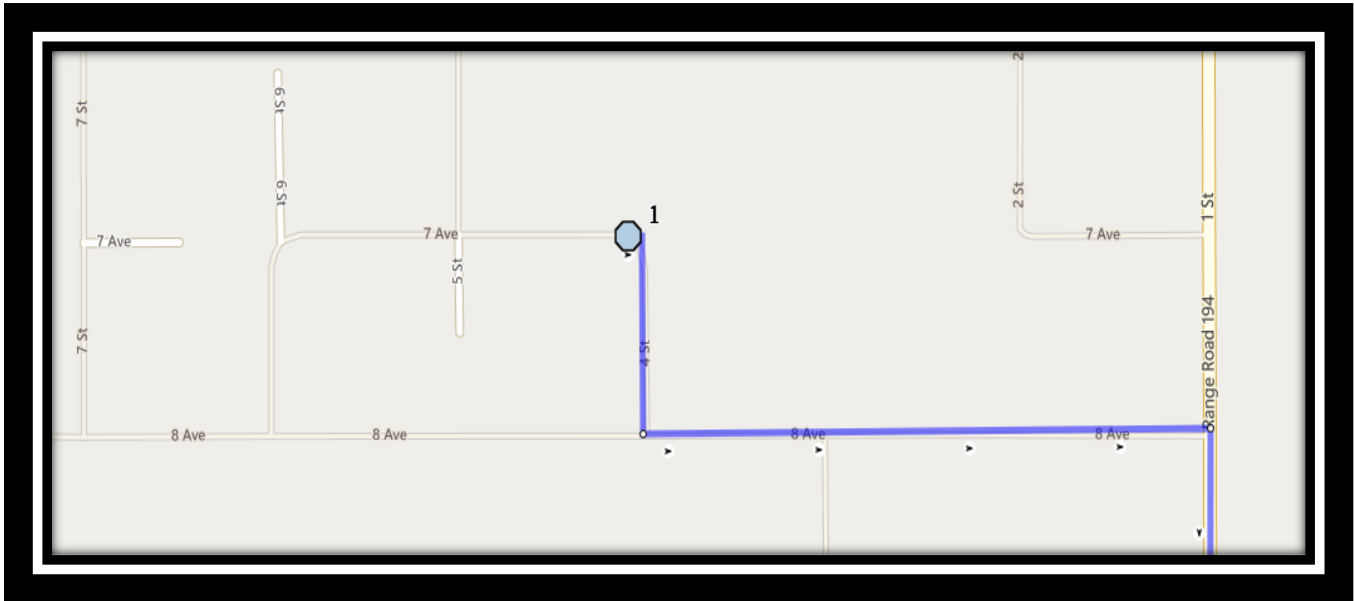

CFM Raymond/Stirling

REVISED: April 14, 2022

EFFECTIVE: April 19, 2022

Catholic Central High East – 405 18 Street South – (403) 327-4596

St. Francis Middle School – 333 18 Street South – (403) 327-3402

Ecole St. Mary's – 422 20 Street South – (403) 327-3098

Please arrive 10 minutes before scheduled pick up and drop off times. Times shown may vary due to weather & traffic conditions.
Bus routes and maps are subject to change. For the most up-to-date version, visit www.southland.ca/lethbridge.