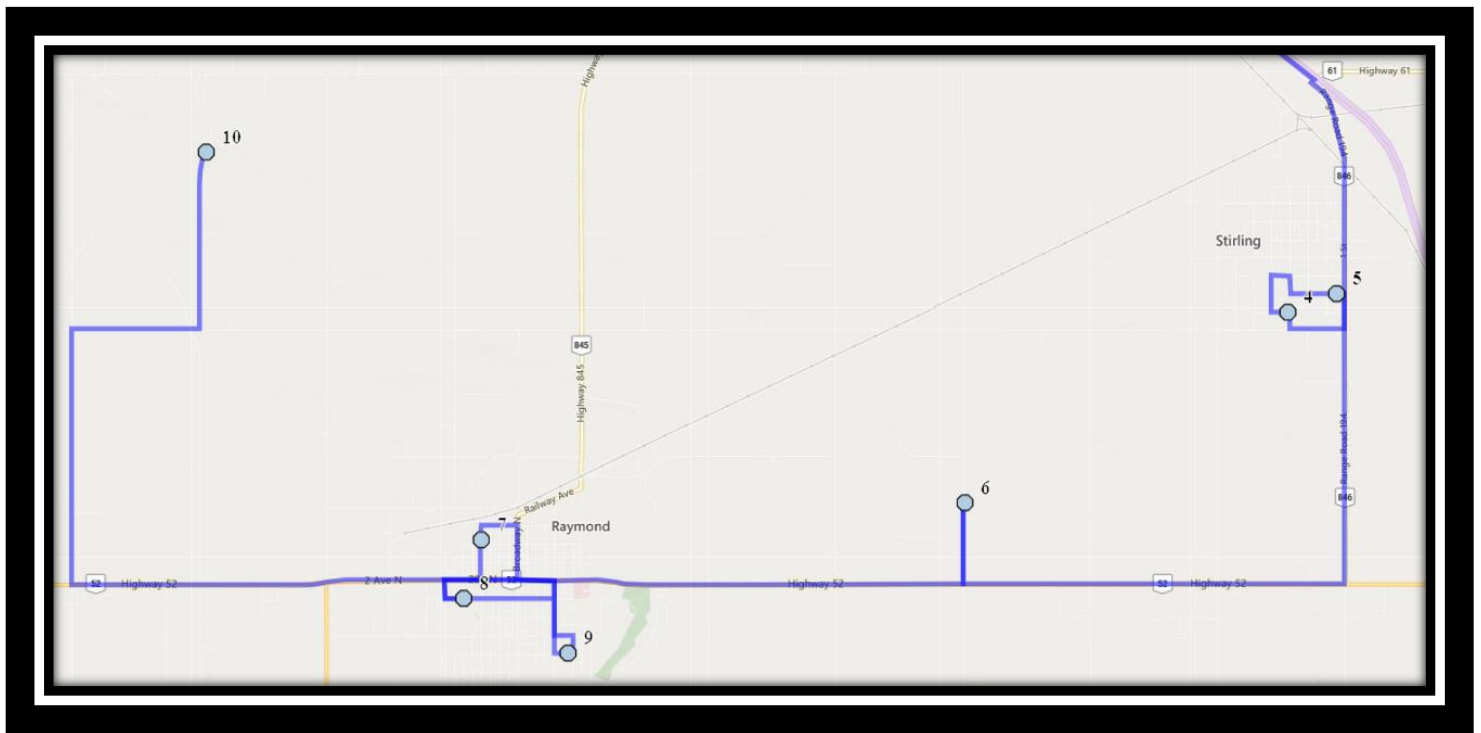

CFM Raymond/Stirling

REVISED: April 14, 2022

EFFECTIVE: April 19, 2022

PM Route

Catholic Central High East – 405 18 Street South – (403) 327-4596

St. Francis Middle School – 333 18 Street South – (403) 327-3402

Ecole St. Mary's – 422 20 Street South – (403) 327-3098

Please arrive 10 minutes before scheduled pick up and drop off times. Times shown may vary due to weather & traffic conditions.
Bus routes and maps are subject to change. For the most up-to-date version, visit www.southland.ca/lethbridge.