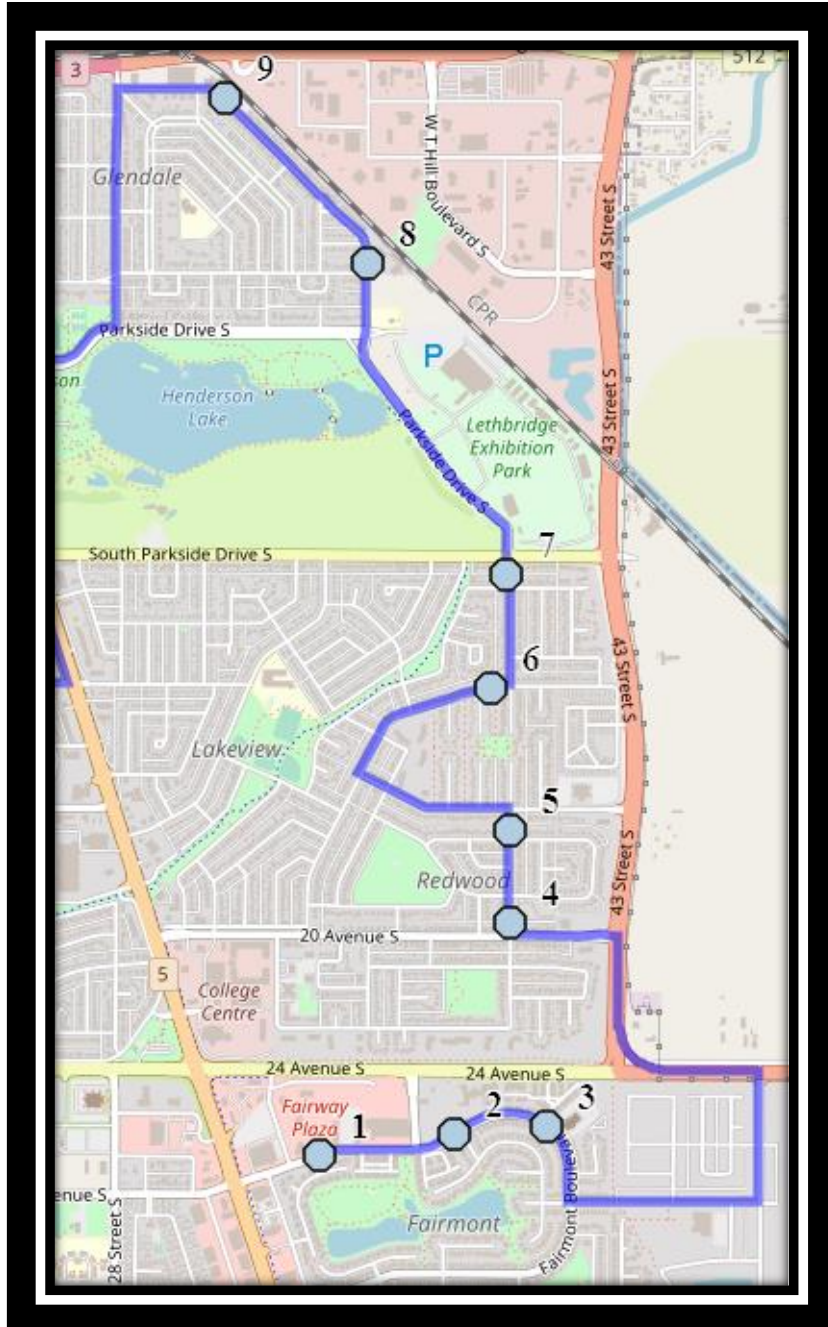

Paterson S1

REVISED: April 4, 2023

EFFECTIVE: April 19, 2023

PM Route same direction as AM

Gilbert Paterson Middle School – 2109 12 Ave South – (403) 329-0125

Please arrive 10 minutes before scheduled pick up and drop off times. Times shown may vary due to weather & traffic conditions.

Bus routes and maps are subject to change. For the most up-to-date version, visit www.southland.ca/lethbridge.