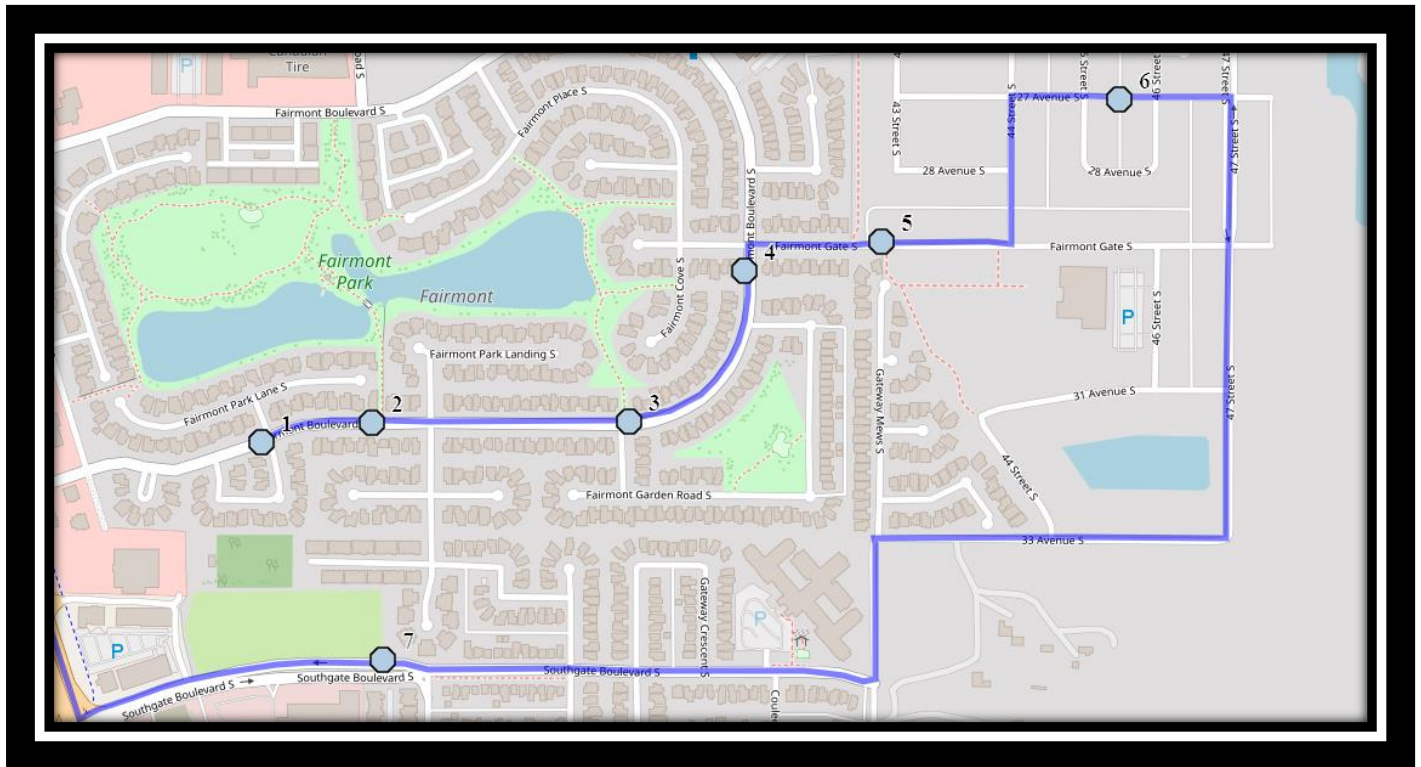

Paterson S3

REVISED: April 4, 2023

EFFECTIVE: April 19 2023

PM Route same direction as AM

Gilbert Paterson Middle School – 2109 12 Ave South – (403) 329-0125

Please arrive 10 minutes before scheduled pick up and drop off times. Times shown may vary due to weather & traffic conditions.

Bus routes and maps are subject to change. For the most up-to-date version, visit www.southland.ca/lethbridge.