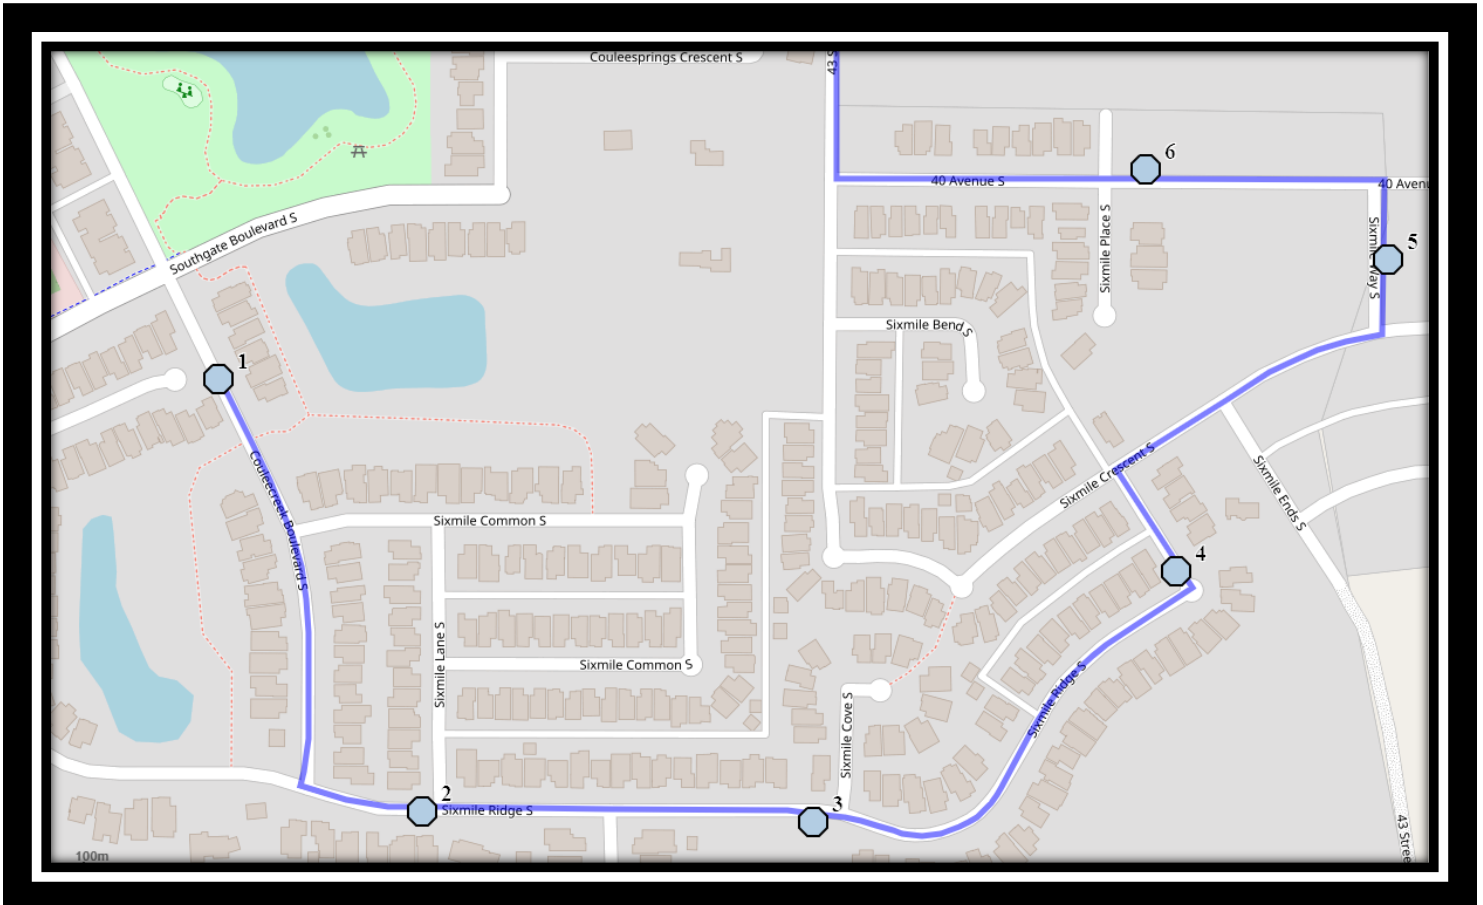

# Paterson S4

REVISED: April 28, 2023

EFFECTIVE: May 3, 2023

**PM Route same direction as AM**

## **Gilbert Paterson Middle School – 2109 12 Ave South – (403) 329-0125**

Please arrive 10 minutes before scheduled pick up and drop off times. Times shown may vary due to weather & traffic conditions.

**#7 - 2:29 PM - 40 Ave South Westbound - east of Sixmile PI at corner**

**#7 - 12:09 PM - 40 Ave South Westbound - east of Sixmile PI at corner**

**Gilbert Paterson Middle School – 2109 12 Ave South – (403) 329-0125**

Please arrive 10 minutes before scheduled pick up and drop off times. Times shown may vary due to weather & traffic conditions.