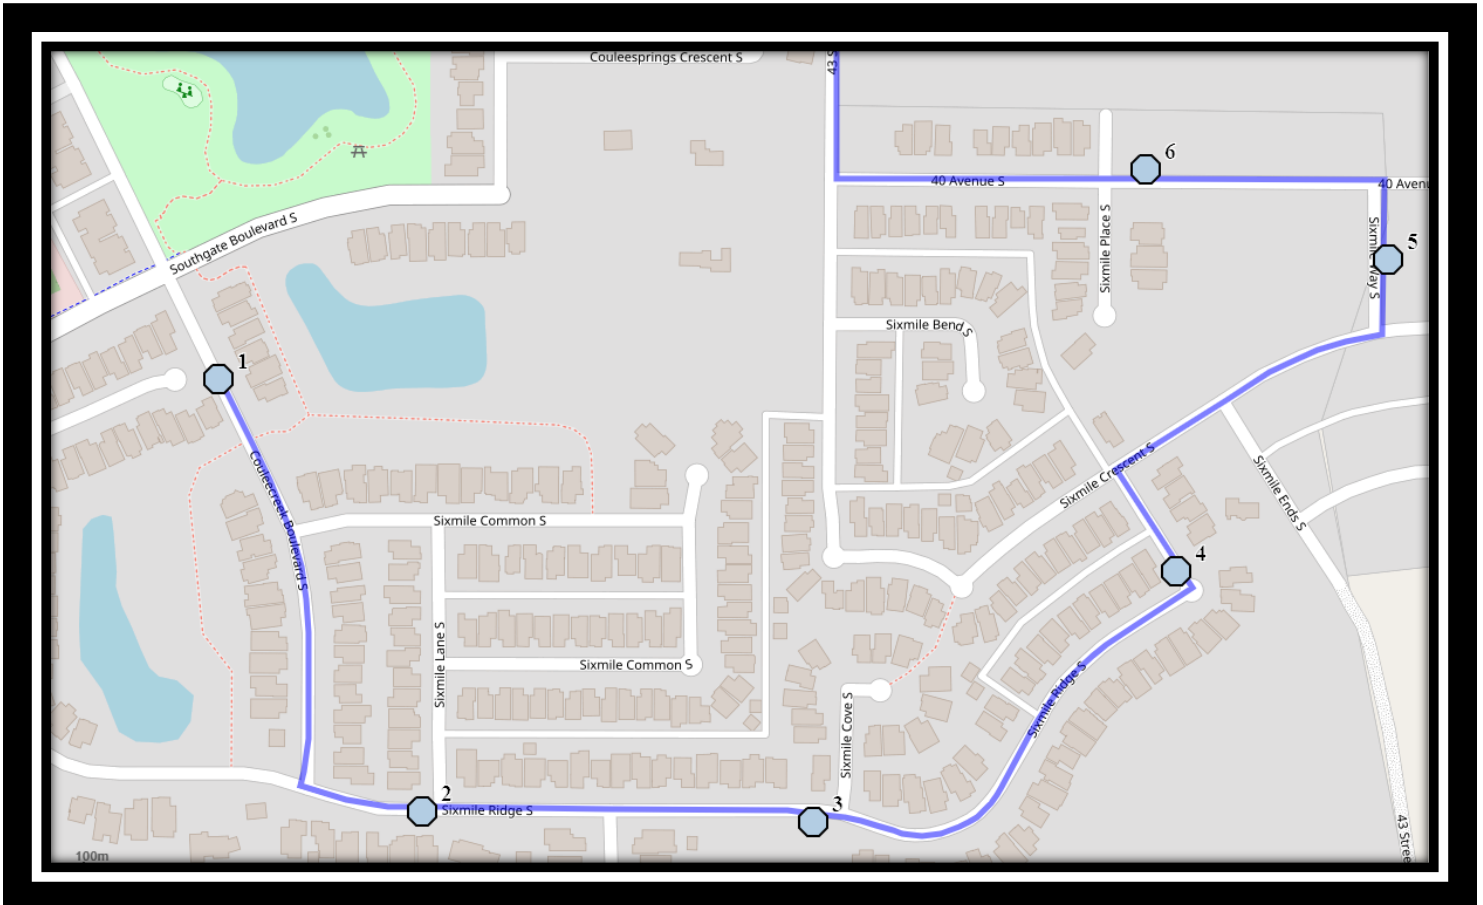

Paterson S4

REVISED: April 4, 2023

EFFECTIVE: April 19, 2023

PM Route same direction as AM

Gilbert Paterson Middle School – 2109 12 Ave South – (403) 329-0125

Please arrive 10 minutes before scheduled pick up and drop off times. Times shown may vary due to weather & traffic conditions.

#2 - 7:23 AM - Sixmile Ridge South Eastbound - at Sixmile Ln beside power boxes

#3 - 7:26 AM - Sixmile Ridges South Eastbound - west of intersection with Sixmile cove

#4 - 7:27 AM - Sixmile Ridge South Northbound - south of Sixmile Cres at Walkway

#5 - 7:30 AM - Sixmile Way South Northbound - south of 40 Ave at alley

#6 - 7:32 AM - 40 Ave South Westbound - east of Sixmile Pl at corner

#7 - 7:40 AM - Gilbert Paterson Middle

Monday, Tuesday, Thursday

#2 - 2:19 PM - Sixmile Road South Southbound - south of Southgate Blvd at mailboxes

#3 - 2:21 PM - Sixmile Ridge South Eastbound - at Sixmile Ln beside power boxes

#4 - 2:23 PM - Sixmile Ridges South Eastbound - west of intersection with Sixmile cove