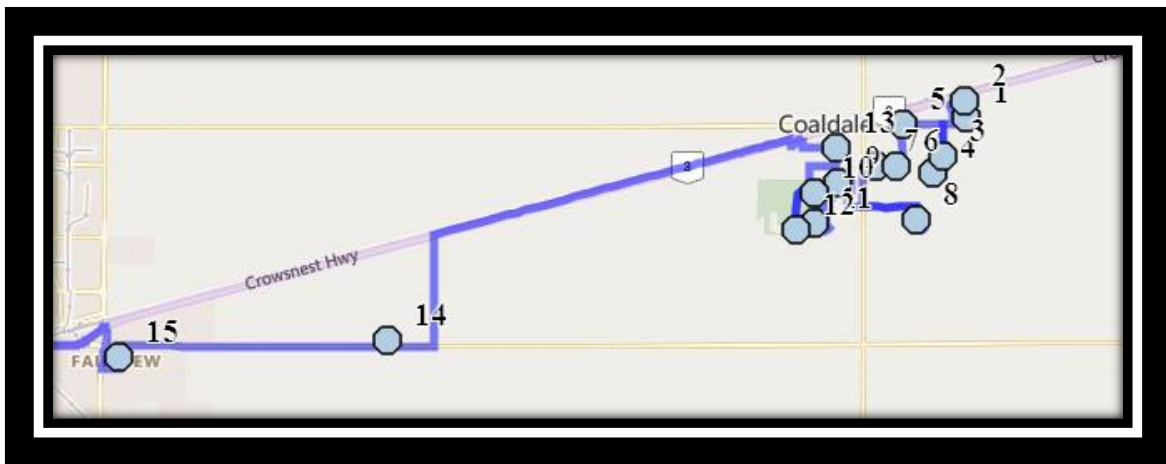

CFM Coaldale South

REVISED: May 19th, 2023

EFFECTIVE: May 24th, 2023

PM route reverse of AM

Catholic Central High East – 405 18 Street South – (403) 327-4596

St. Francis Middle School – 333 18 Street South – (403) 327-3402

Ecole St. Mary's – 422 20 Street South – (403) 327-3098

Please arrive 10 minutes before scheduled pick up and drop off times. Times shown may vary due to weather & traffic conditions.

Bus routes and maps are subject to change. For the most up-to-date version, visit www.southland.ca/lethbridge.