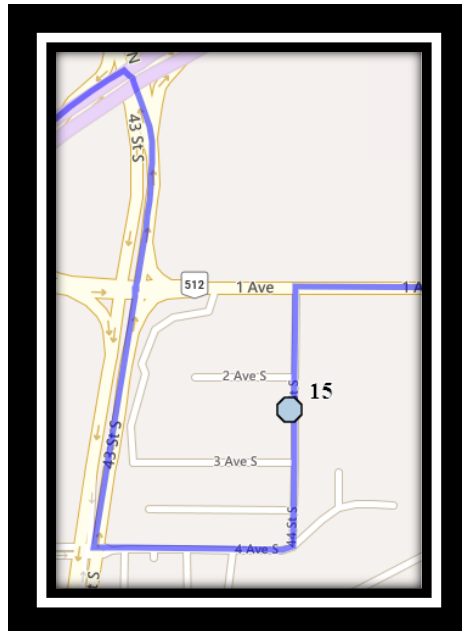

CFM Coaldale South

REVISED: May 19th, 2023

EFFECTIVE: May 24th, 2023

PM ROUTE

Catholic Central High East – 405 18 Street South – (403) 327-4596

St. Francis Middle School – 333 18 Street South – (403) 327-3402

Ecole St. Mary's – 422 20 Street South – (403) 327-3098

Please arrive 10 minutes before scheduled pick up and drop off times. Times shown may vary due to weather & traffic conditions.

Bus routes and maps are subject to change. For the most up-to-date version, visit www.southland.ca/lethbridge.