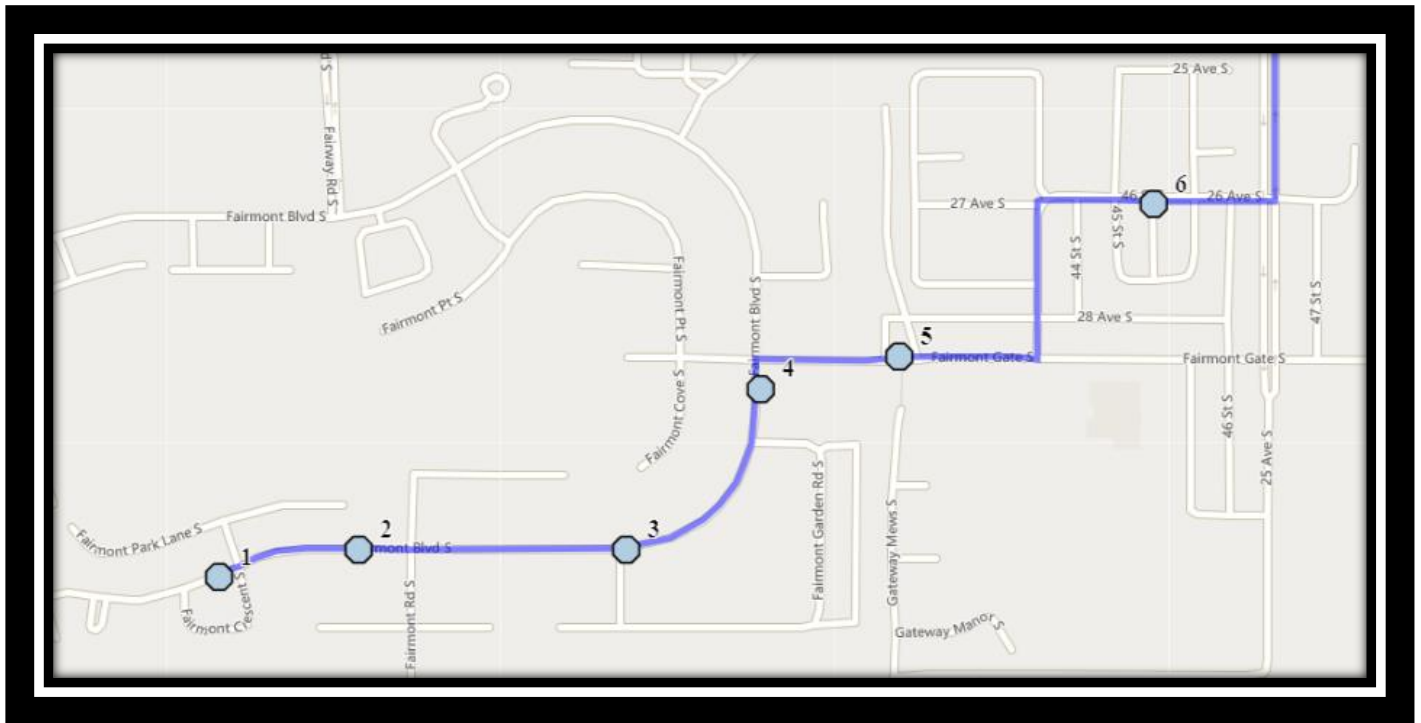

Paterson S3

REVISED: May 5, 2023

EFFECTIVE: May 10, 2023

PM Route same direction as AM

Gilbert Paterson Middle School – 2109 12 Ave South – (403) 329-0125

Please arrive 10 minutes before scheduled pick up and drop off times. Times shown may vary due to weather & traffic conditions.

#2 - 7:27 AM - Fairmont Blvd S Eastbound - at pathway

#3 - 7:28 AM - Fairmont Blvd South Eastbound - east of Fairmont Garden Rd

#4 - 7:29 AM - Fairmont Blvd S Northbound - south of Fairmont Gate S

#5 - 7:31 AM - Fairmont Gate South Eastbound - at walkway entrance

#3 - 3:08 PM - Fairmont Blvd S Eastbound - at pathway

#4 - 3:10 PM - Fairmont Blvd South Eastbound - east of Fairmont Garden Rd

#5 - 3:11 PM - Fairmont Blvd S Northbound - south of Fairmont Gate S

#6 - 3:13 PM - Fairmont Gate South Eastbound - at walkway entrance

#3 - 11:58 AM - Fairmont Blvd S Eastbound - at pathway

#4 - 12:00 PM - Fairmont Blvd South Eastbound - east of Fairmont Garden Rd

#5 - 12:01 PM - Fairmont Blvd S Northbound - south of Fairmont Gate S

#6 - 12:03 PM - Fairmont Gate South Eastbound - at walkway entrance