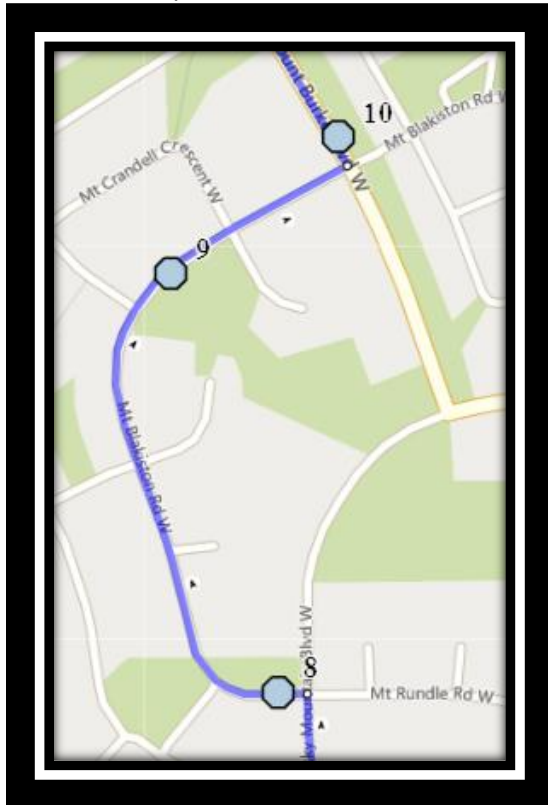

Van Tighem W3

REVISED: September 2, 2022

EFFECTIVE: September 6, 2022

Father Leonard Van Tighem (403)-381-0953

25 Stoney Crescent W, Lethbridge, AB. T1K 6V5

Please arrive 10 minutes before scheduled pick up and drop off times. Times shown may vary due to weather & traffic conditions.

Bus routes and maps are subject to change. For the most up-to-date version, visit www.southland.ca/lethbridge.