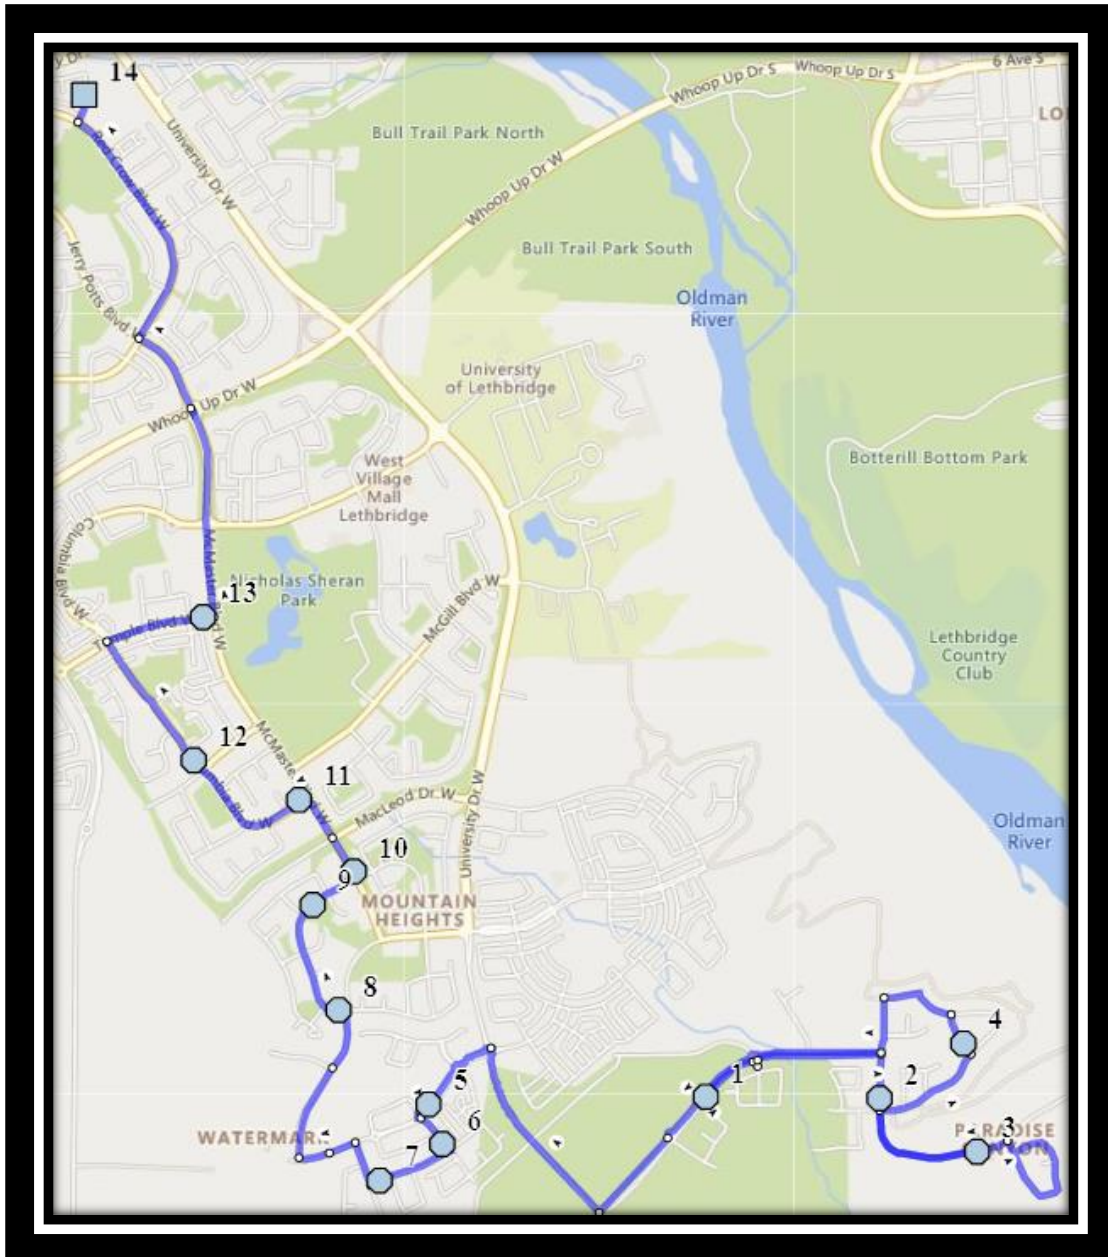

Van Tighem W3

REVISED: September 2, 2022

EFFECTIVE: September 6, 2022

AM Route

Father Leonard Van Tighem (403)-381-0953
25 Stoney Crescent W, Lethbridge, AB. T1K 6V5

Please arrive 10 minutes before scheduled pick up and drop off times. Times shown may vary due to weather & traffic conditions.
Bus routes and maps are subject to change. For the most up-to-date version, visit www.southland.ca/lethbridge.