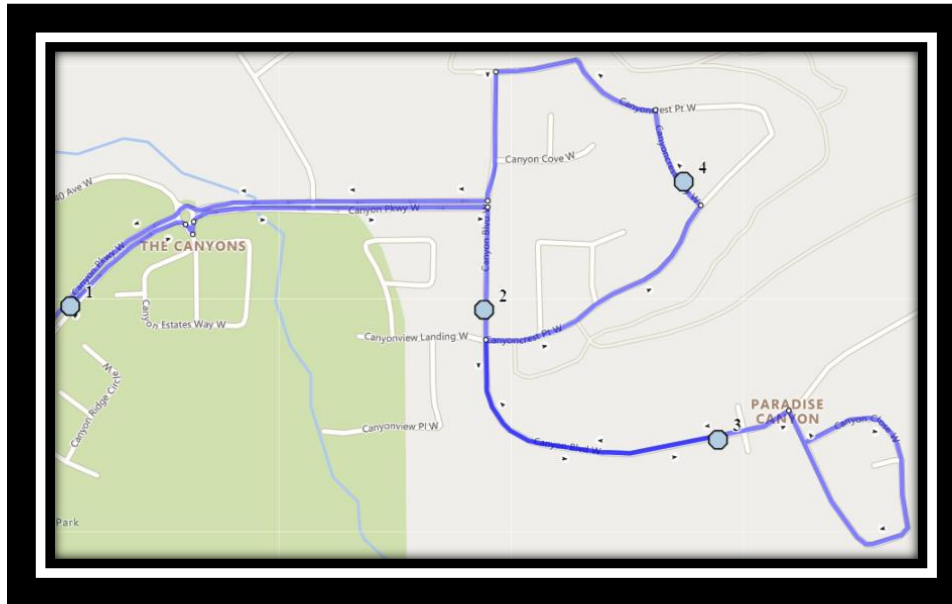

Van Tighem W3

REVISED: September 2, 2022

EFFECTIVE: September 6, 2022

Father Leonard Van Tighem (403)-381-0953

25 Stoney Crescent W, Lethbridge, AB. T1K 6V5

Please arrive 10 minutes before scheduled pick up and drop off times. Times shown may vary due to weather & traffic conditions.
Bus routes and maps are subject to change. For the most up-to-date version, visit www.southland.ca/lethbridge.