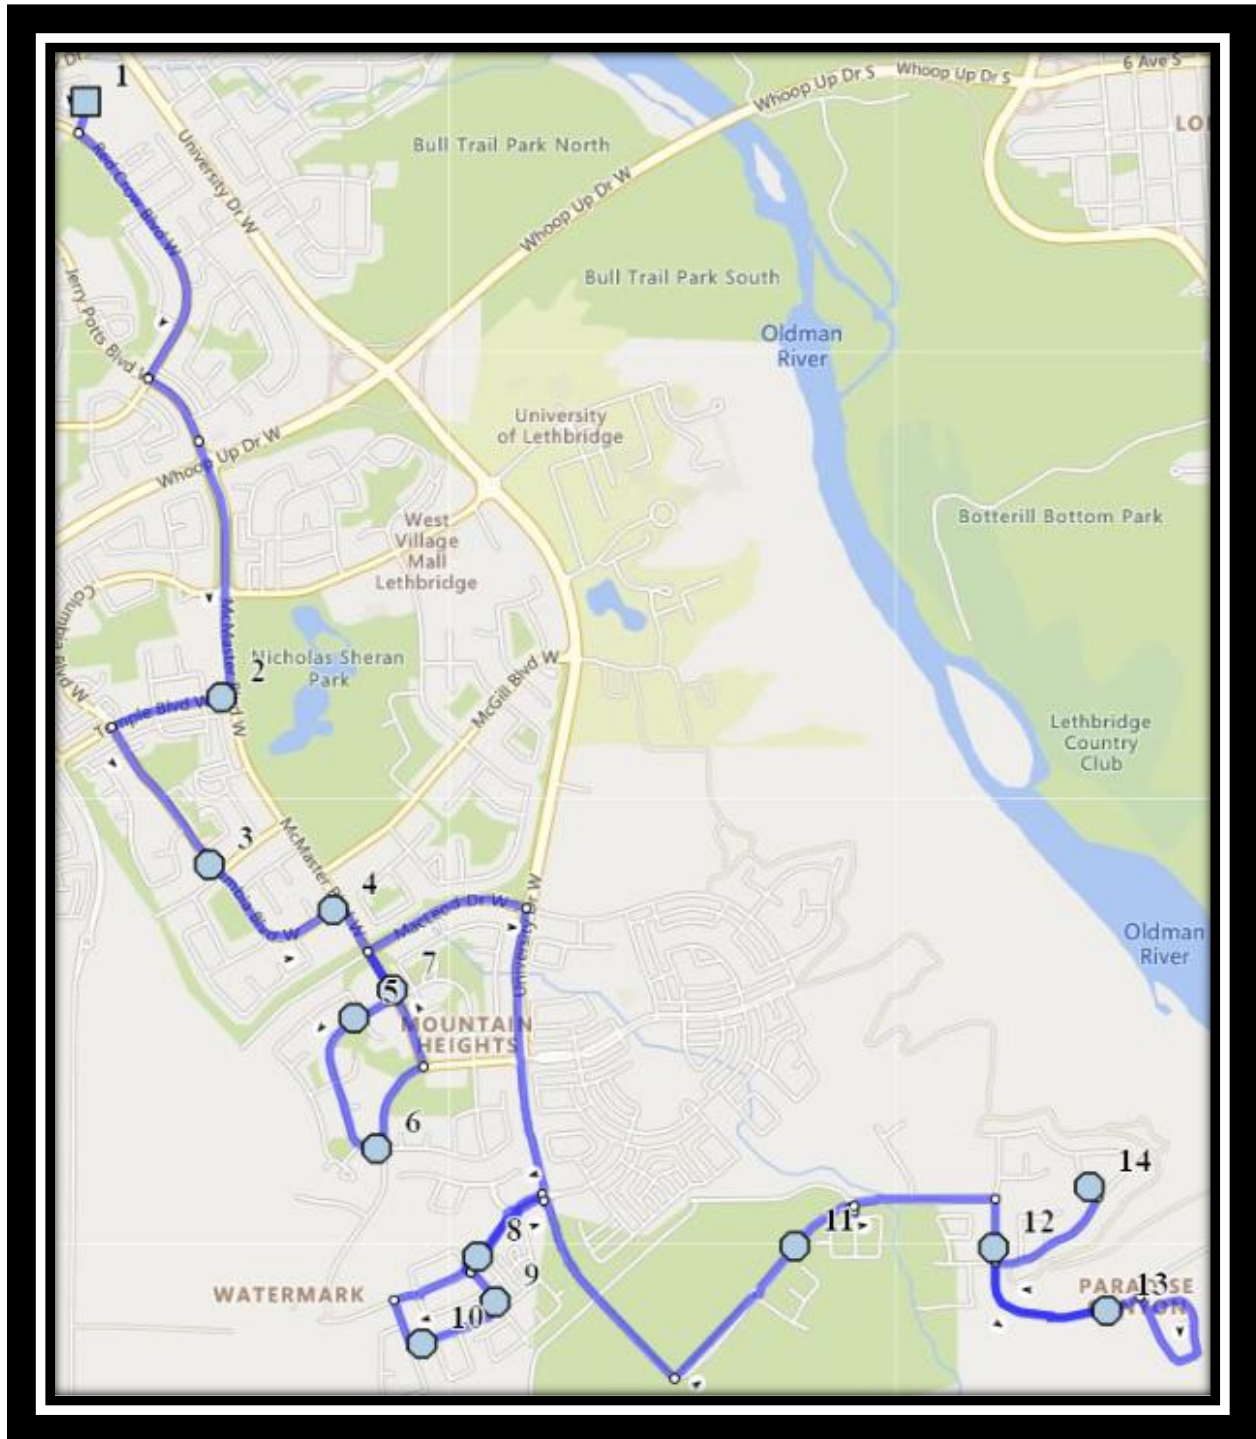

Bus routes and maps are subject to change. For the most up-to-date version, visit www.southland.ca/lethbridge.

Van Tighem W3

REVISED: September 2, 2022

EFFECTIVE: September 6, 2022

PM Route – stops at same locations, some from reverse direction

Van Tighem W3

REVISED: September 2, 2022

EFFECTIVE: September 6, 2022

Monday to Friday

#1 - 8:11 AM - Canyon Parkway West Northbound - north of Canyon Ridge Blvd at park entrance Crosswalk

#2 - 8:12 AM - Canyon Blvd West Southbound - north of Canyon Landing at power boxes

#3 - 8:16 AM - Canyon Blvd West Eastbound - west of Canyon Terrance at mailboxes

#4 - 8:18 AM - Canyoncrest Way West Northbound - at south lamp post

#5 - 8:24 AM - Sunridge Blvd W Southbound - east of Sunridge Cres at power boxes

Van Tighem W3

REVISED: September 2, 2022

EFFECTIVE: September 6, 2022

Friday Early Out

#1 - 1:30 PM - Father Lenoard Van Tighem

#2 - 1:38 PM - Temple Blvd West Westbound - west of McMaster before driveway

#3 - 1:40 PM - Columbia Blvd West Southbound - north of Simon Fraser at alley