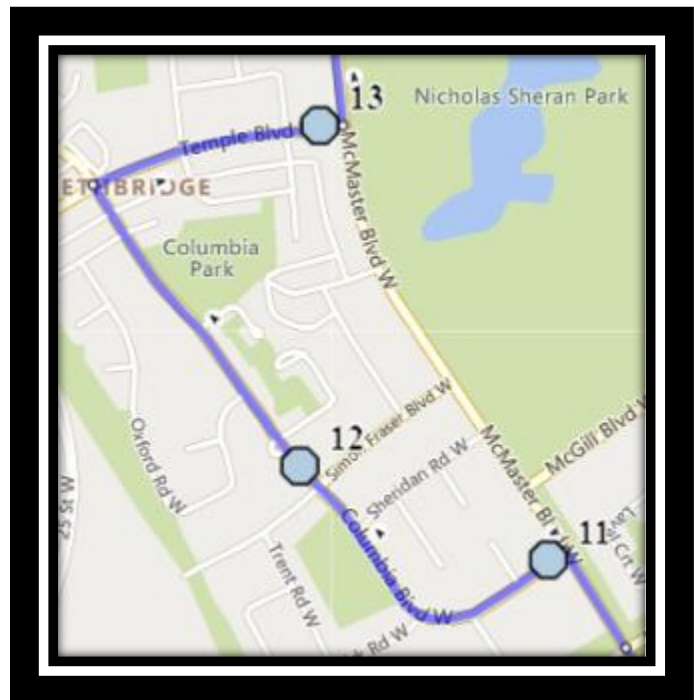

Van Tighem W3

REVISED: September 2, 2022

EFFECTIVE: September 6, 2022

Father Leonard Van Tighem (403)-381-0953

25 Stoney Crescent W, Lethbridge, AB. T1K 6V5

Please arrive 10 minutes before scheduled pick up and drop off times. Times shown may vary due to weather & traffic conditions.

Bus routes and maps are subject to change. For the most up-to-date version, visit www.southland.ca/lethbridge.