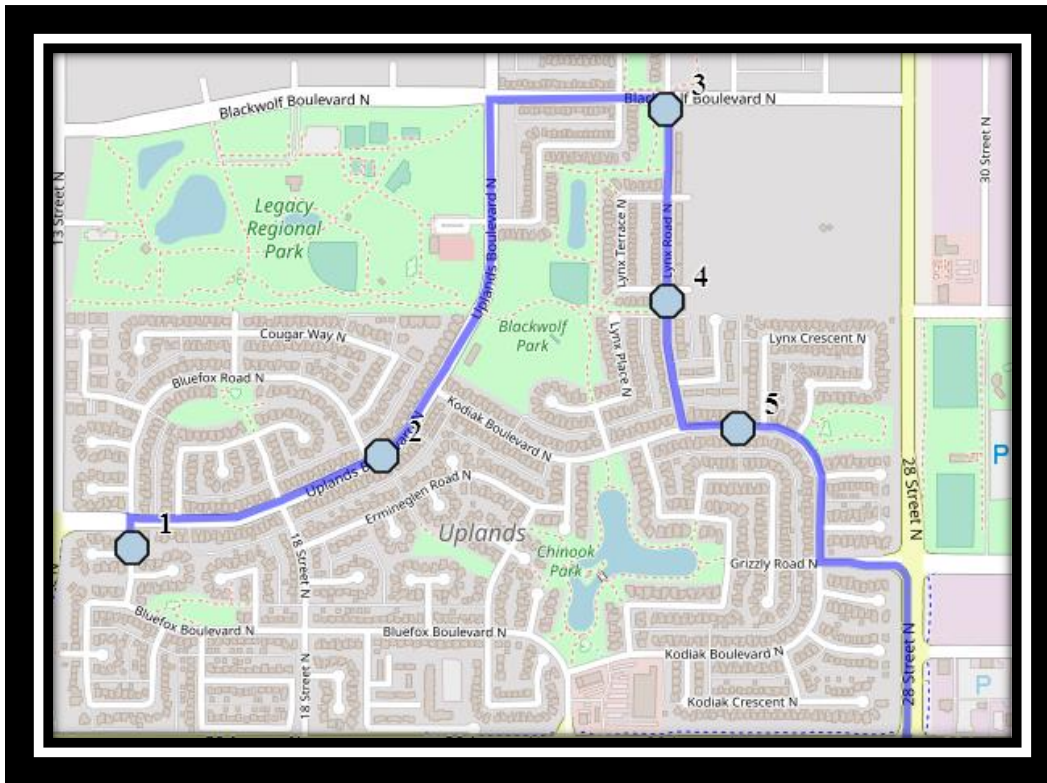

Davidson/Bawden N1

REVISED: August 10th, 2023

EFFECTIVE: September 5th, 2023

Ecole Agnes Davidson – 2103 20 Street South – (403) 328-5153

Fleetwood Bawden – 1222 9 Ave. South – (403) 327-5818

Please arrive 10 minutes before scheduled pick up and drop off times. Times shown may vary due to weather & traffic conditions. Bus routes and maps are subject to change. For the most up-to-date version, visit www.southland.ca/lethbridge.