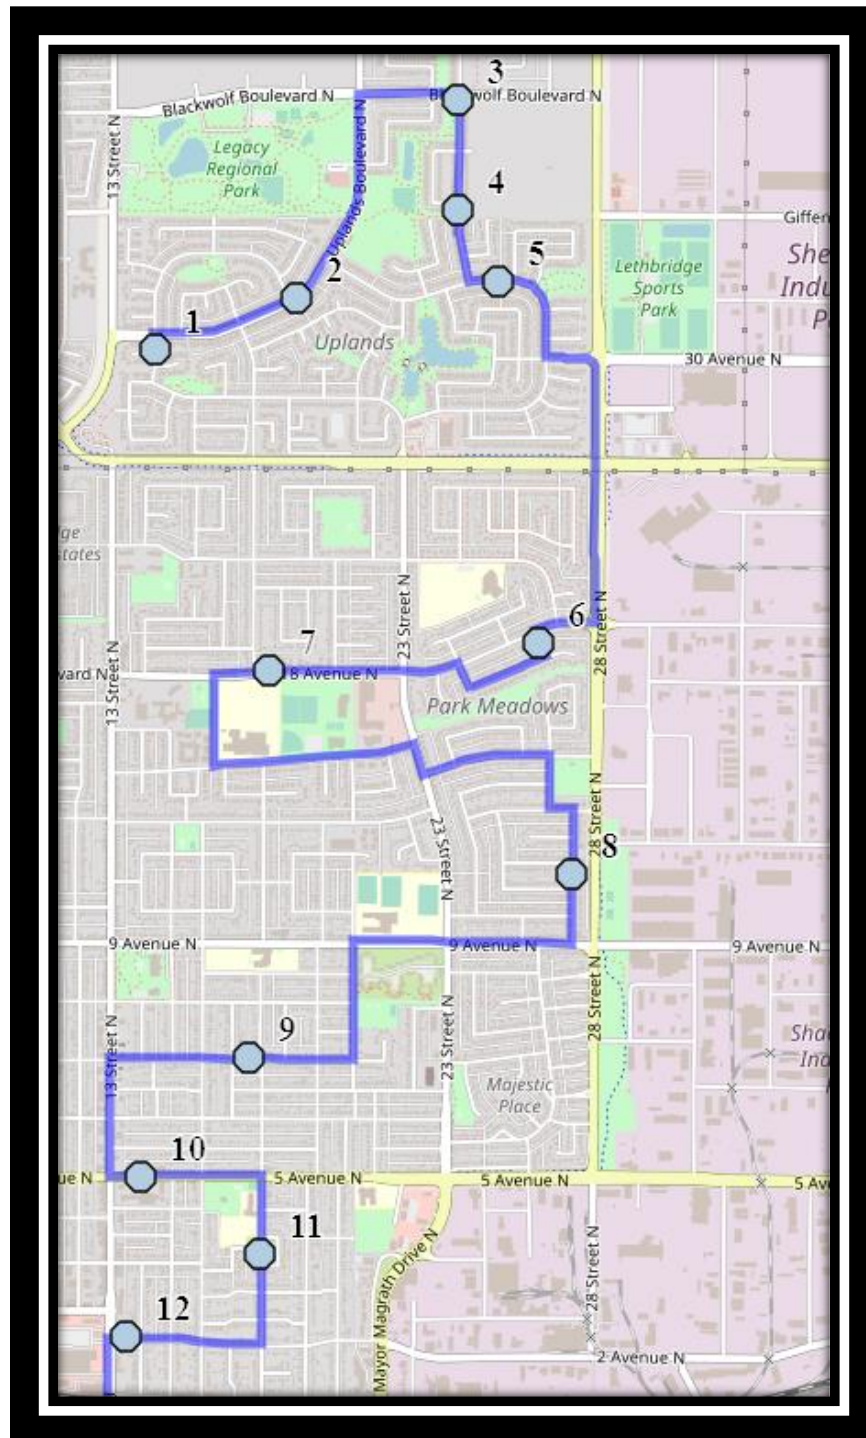

Davidson/Bawden N1

REVISED: August 10th, 2023

EFFECTIVE: September 5th, 2023

PM Route Same Direction as AM

Ecole Agnes Davidson – 2103 20 Street South – (403) 328-5153

Fleetwood Bawden – 1222 9 Ave. South – (403) 327-5818

#6 - 7:59 AM - Larkspur Rd N Southbound - north of alley

#7 - 8:02 AM - 18 Ave North Westbound - east of 18 St N across from baseball diamond

#8 - 8:07 AM - 27A Street North Southbound - south of 11 Ave N before alley

#8 - 4:21 PM - Larkspur Rd N Southbound - north of alley

#9 - 4:23 PM - 18 Ave North Westbound - east of 18 St N across from baseball diamond

#10 - 4:28 PM - 27A Street North Southbound - south of 11 Ave N before alley

#8 - 1:21 PM - Larkspur Rd N Southbound - north of alley

#9 - 1:23 PM - 18 Ave North Westbound - east of 18 St N across from baseball diamond

#10 - 1:28 PM - 27A Street North Southbound - south of 11 Ave N before alley