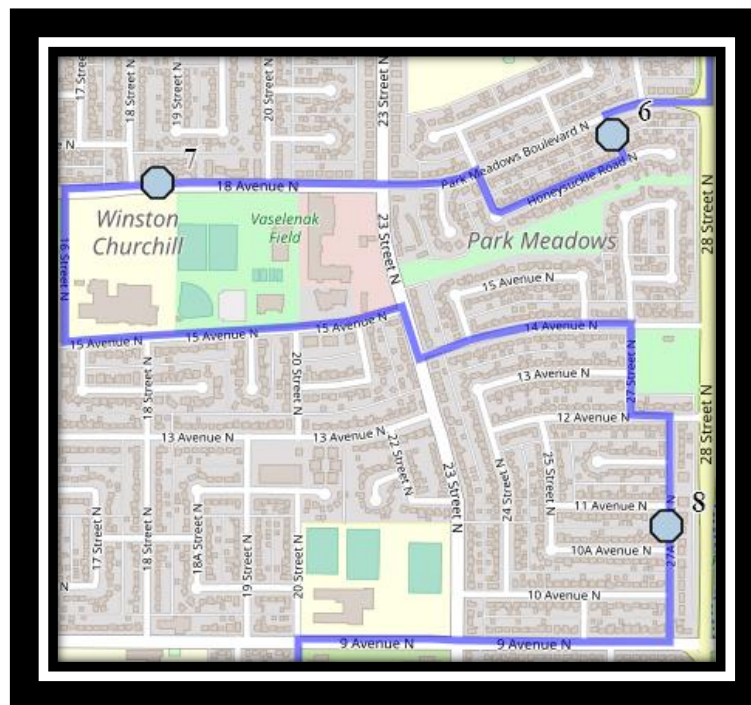

Davidson/Bawden N1

REVISED: August 10th, 2023

EFFECTIVE: September 5th, 2023

Ecole Agnes Davidson – 2103 20 Street South – (403) 328-5153

Fleetwood Bawden – 1222 9 Ave. South – (403) 327-5818

Please arrive 10 minutes before scheduled pick up and drop off times. Times shown may vary due to weather & traffic conditions. Bus routes and maps are subject to change. For the most up-to-date version, visit www.southland.ca/lethbridge.