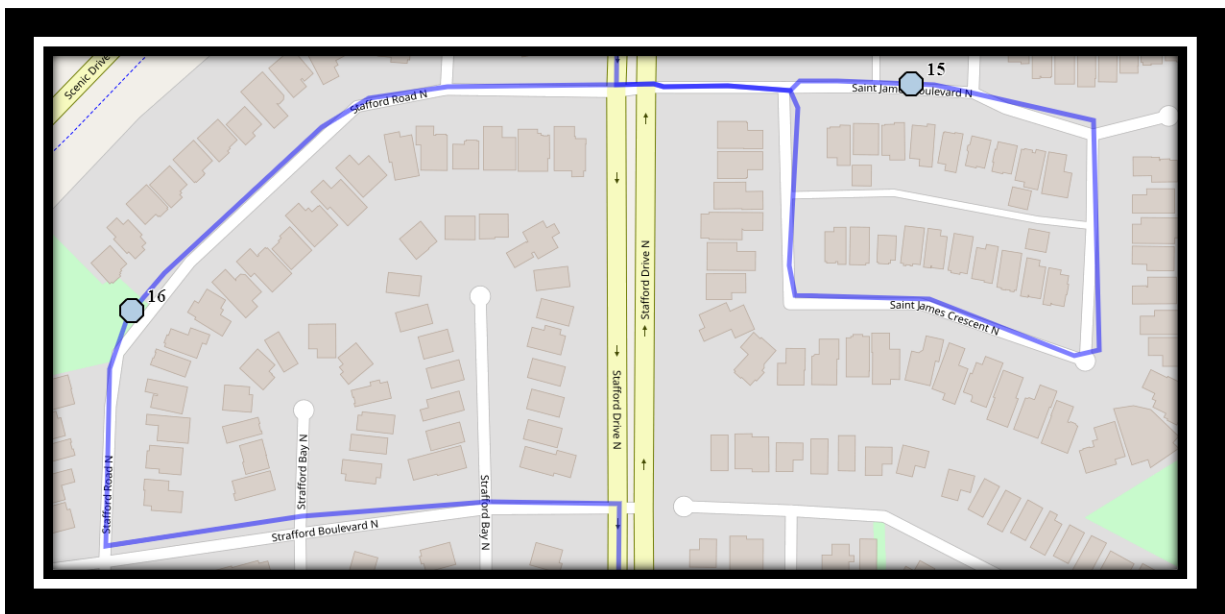

Davidson/Bawden N2

REVISED: August 10th, 2023

EFFECTIVE: September 5th, 2023

PM Route Same Direction as AM

Ecole Agnes Davidson – 2103 20 Street South – (403) 328-5153

Fleetwood Bawden – 1222 9 Ave. South – (403) 327-5818

Davidson/Bawden N2

REVISED: August 10th, 2023

EFFECTIVE: September 5th, 2023

Ecole Agnes Davidson – 2103 20 Street South – (403) 328-5153

Fleetwood Bawden – 1222 9 Ave. South – (403) 327-5818

Please arrive 10 minutes before scheduled pick up and drop off times. Times shown may vary due to weather & traffic conditions.
Bus routes and maps are subject to change. For the most up-to-date version, visit www.southland.ca/lethbridge.