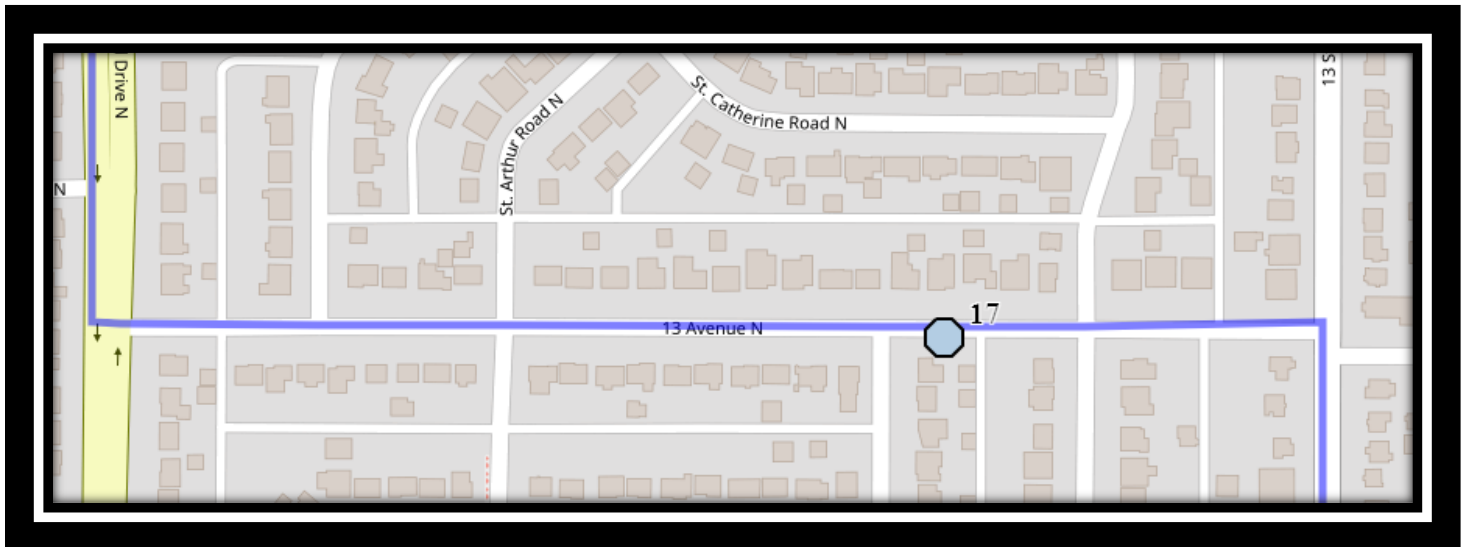

Davidson/Bawden N2

REVISED: August 10th, 2023

EFFECTIVE: September 5th, 2023

Ecole Agnes Davidson – 2103 20 Street South – (403) 328-5153

Fleetwood Bawden – 1222 9 Ave. South – (403) 327-5818

Please arrive 10 minutes before scheduled pick up and drop off times. Times shown may vary due to weather & traffic conditions.
Bus routes and maps are subject to change. For the most up-to-date version, visit www.southland.ca/lethbridge.

Davidson/Bawden N2

REVISED: August 10th, 2023

EFFECTIVE: September 5th, 2023

Ecole Agnes Davidson – 2103 20 Street South – (403) 328-5153

Fleetwood Bawden – 1222 9 Ave. South – (403) 327-5818

Please arrive 10 minutes before scheduled pick up and drop off times. Times shown may vary due to weather & traffic conditions.