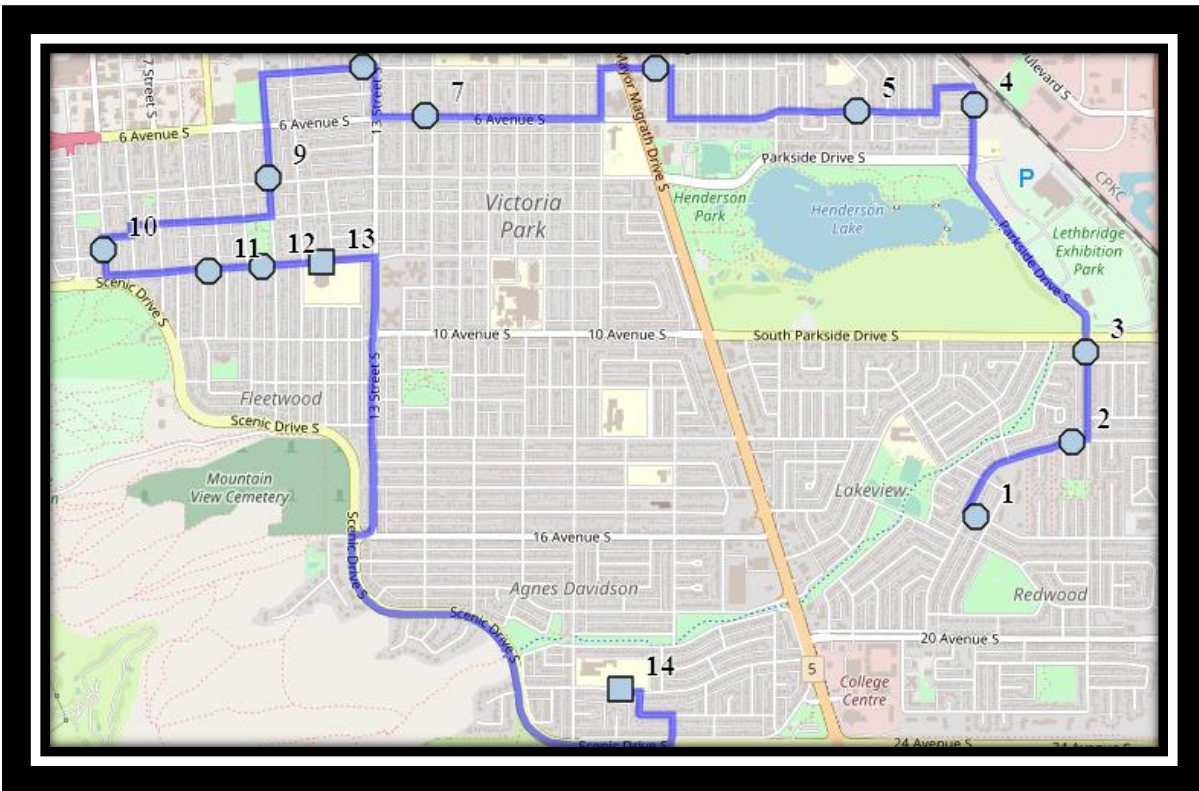

Davidson/Bawden S1

REVISED: August 10th, 2023

EFFECTIVE: September 5th, 2023

PM Route Same Direction as AM

Ecole Agnes Davidson – 2103 20 Street South – (403) 328-5153

Fleetwood Bawden – 1222 9 Ave. South – (403) 327-5818

Davidson/Bawden S1

REVISED: August 10th, 2023

EFFECTIVE: September 5th, 2023

Monday – Friday

- #1 - 8:00 AM - Forestry Ave South Eastbound - east of Lakemount blvd at alley
- #2 - 8:02 AM - Lakemount Blvd South Eastbound - east of Michigan PL S at walkway entrance
- #3 - 8:03 AM - Great Lakes Road South Southbound - north of Glacier Dr S at corner
- #4 - 8:05 AM - 34 Street South Northbound - north of 6 Ave S across from alley
- #5 - 8:07 AM - 6 Ave South Westbound - west of Corvette at driveway
- #6 - 8:10 AM - 5 Avenue South Westbound - east of 23 St at alley
- #7 - 8:12 AM - 6 Ave South Westbound - after 15 St S before driveway
- #8 - 8:14 AM - 5 Ave South Westbound - west of 13 St S at alley
- #9 - 8:16 AM - 11 Street South - north of 7 Ave intersection
- #10 - 8:21 AM - 5 St South Southbound - north of 8A Ave at intersection
- #11 - 8:23 AM - 9 Ave South Eastbound - east of 8 St S at second house
- #12 - 8:24 AM - 9 Ave South Eastbound - east of 10 St. at alley
- #13 - 8:25 AM - Fleetwood-Bawden
- #14 - 8:35 AM - Ecole Agnes Davidson

#4 - 1:02 PM - Lakemount Blvd South Eastbound - east of Michigan PL S at walkway entrance

#5 - 1:04 PM - Great Lakes Road South Southbound - north of Glacier Dr S at corner

#6 - 1:06 PM - 34 Street South Northbound - north of 6 Ave S across from alley

#7 - 1:08 PM - 6 Ave South Westbound - west of Corvette at driveway

#8 - 1:10 PM - 5 Avenue South Westbound - east of 23 St at alley

#9 - 1:12 PM - 6 Ave South Westbound - after 15 St S before driveway

#10 - 1:14 PM - 5 Ave South Westbound - west of 13 St S at alley