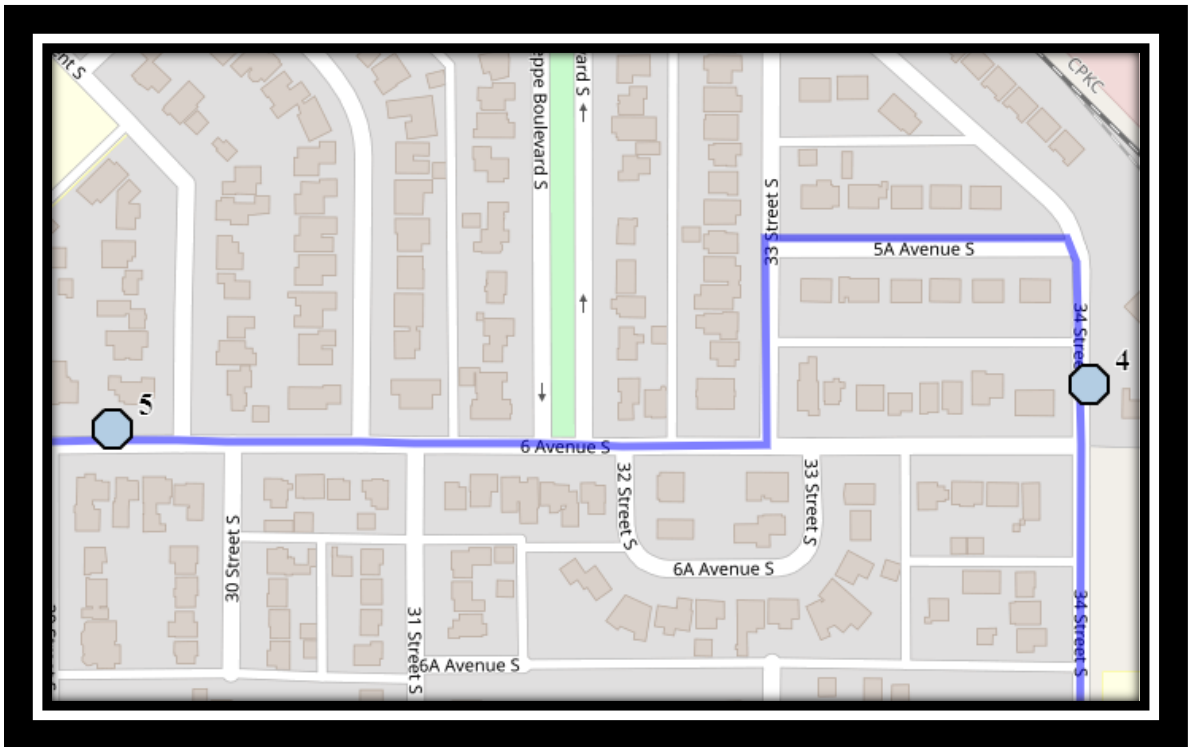

Davidson/Bawden S1

REVISED: August 10th, 2023

EFFECTIVE: September 5th, 2023

PM Route Same Direction as AM

Ecole Agnes Davidson – 2103 20 Street South – (403) 328-5153

Fleetwood Bawden – 1222 9 Ave. South – (403) 327-5818

Davidson/Bawden S1

REVISED: August 10th, 2023

EFFECTIVE: September 5th, 2023

Ecole Agnes Davidson – 2103 20 Street South – (403) 328-5153

Fleetwood Bawden – 1222 9 Ave. South – (403) 327-5818

Please arrive 10 minutes before scheduled pick up and drop off times. Times shown may vary due to weather & traffic conditions.
Bus routes and maps are subject to change. For the most up-to-date version, visit www.southland.ca/lethbridge.

Davidson/Bawden S1

REVISED: August 10th, 2023

EFFECTIVE: September 5th, 2023

Monday – Friday

- #1 - 8:00 AM - Forestry Ave South Eastbound - east of Lakemount blvd at alley
- #2 - 8:02 AM - Lakemount Blvd South Eastbound - east of Michigan PL S at walkway entrance
- #3 - 8:03 AM - Great Lakes Road South Southbound - north of Glacier Dr S at corner
- #4 - 8:05 AM - 34 Street South Northbound - north of 6 Ave S across from alley
- #5 - 8:07 AM - 6 Ave South Westbound - west of Corvette at driveway
- #6 - 8:10 AM - 5 Avenue South Westbound - east of 23 St at alley
- #7 - 8:12 AM - 6 Ave South Westbound - after 15 St S before driveway
- #8 - 8:14 AM - 5 Ave South Westbound - west of 13 St S at alley
- #9 - 8:16 AM - 11 Street South - north of 7 Ave intersection
- #10 - 8:21 AM - 5 St South Southbound - north of 8A Ave at intersection
- #11 - 8:23 AM - 9 Ave South Eastbound - east of 8 St S at second house
- #12 - 8:24 AM - 9 Ave South Eastbound - east of 10 St. at alley
- #13 - 8:25 AM - Fleetwood-Bawden
- #14 - 8:35 AM - Ecole Agnes Davidson

#4 - 4:02 PM - Lakemount Blvd South Eastbound - east of Michigan PL S at walkway entrance

#5 - 4:04 PM - Great Lakes Road South Southbound - north of Glacier Dr S at corner

#6 - 4:06 PM - 34 Street South Northbound - north of 6 Ave S across from alley