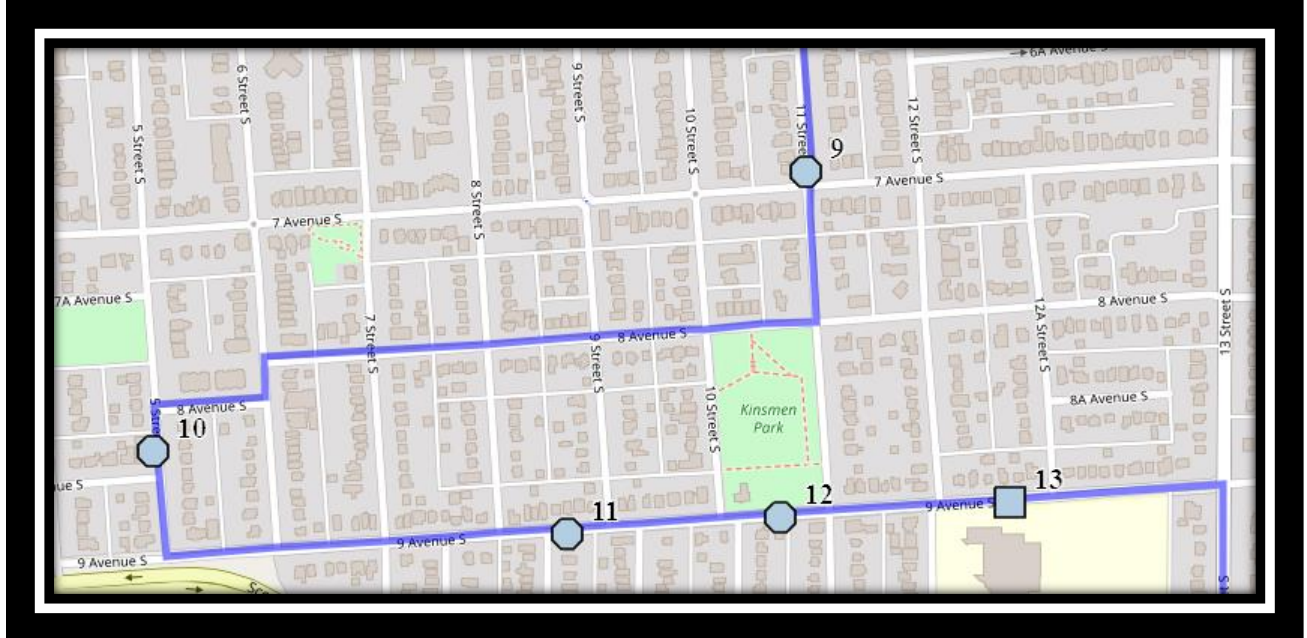

Davidson/Bawden S1

REVISED: August 10th, 2023

EFFECTIVE: September 5th, 2023

Ecole Agnes Davidson – 2103 20 Street South – (403) 328-5153

Fleetwood Bawden – 1222 9 Ave. South – (403) 327-5818

Please arrive 10 minutes before scheduled pick up and drop off times. Times shown may vary due to weather & traffic conditions.

Bus routes and maps are subject to change. For the most up-to-date version, visit www.southland.ca/lethbridge.

Davidson/Bawden S1

REVISED: August 10th, 2023

EFFECTIVE: September 5th, 2023

Ecole Agnes Davidson – 2103 20 Street South – (403) 328-5153

Davidson/Bawden S1

REVISED: August 10th, 2023

EFFECTIVE: September 5th, 2023

Monday – Friday

- #1 - 8:00 AM - Forestry Ave South Eastbound - east of Lakemount blvd at alley
- #2 - 8:02 AM - Lakemount Blvd South Eastbound - east of Michigan PL S at walkway entrance
- #3 - 8:03 AM - Great Lakes Road South Southbound - north of Glacier Dr S at corner
- #4 - 8:05 AM - 34 Street South Northbound - north of 6 Ave S across from alley
- #5 - 8:07 AM - 6 Ave South Westbound - west of Corvette at driveway
- #6 - 8:10 AM - 5 Avenue South Westbound - east of 23 St at alley
- #7 - 8:12 AM - 6 Ave South Westbound - after 15 St S before driveway
- #8 - 8:14 AM - 5 Ave South Westbound - west of 13 St S at alley
- #9 - 8:16 AM - 11 Street South - north of 7 Ave intersection
- #10 - 8:21 AM - 5 St South Southbound - north of 8A Ave at intersection
- #11 - 8:23 AM - 9 Ave South Eastbound - east of 8 St S at second house
- #12 - 8:24 AM - 9 Ave South Eastbound - east of 10 St. at alley
- #13 - 8:25 AM - Fleetwood-Bawden
- #14 - 8:35 AM - Ecole Agnes Davidson

#4 - 4:02 PM - Lakemount Blvd South Eastbound - east of Michigan PL S at walkway entrance

#5 - 4:04 PM - Great Lakes Road South Southbound - north of Glacier Dr S at corner

#6 - 4:06 PM - 34 Street South Northbound - north of 6 Ave S across from alley