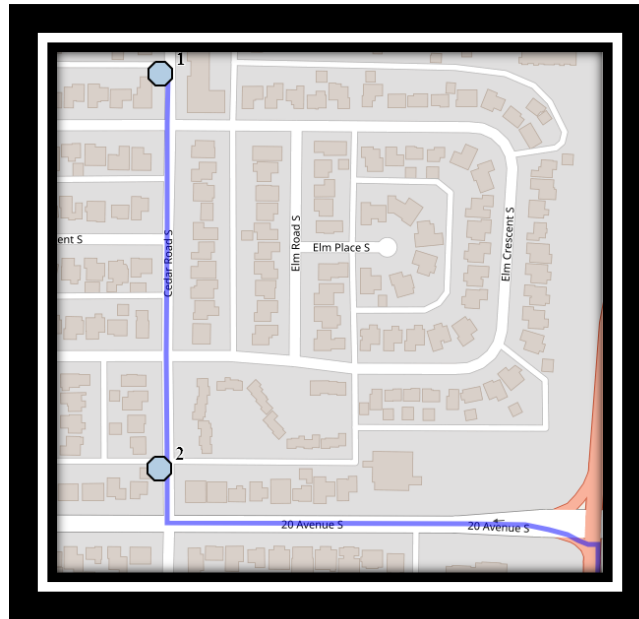

Davidson/Bawden S2

REVISED: August 10th, 2023

EFFECTIVE: September 5th, 2023

Ecole Agnes Davidson – 2103 20 Street South – (403) 328-5153

Fleetwood Bawden – 1222 9 Ave. South – (403) 327-5818

Please arrive 10 minutes before scheduled pick up and drop off times. Times shown may vary due to weather & traffic conditions.

Bus routes and maps are subject to change. For the most up-to-date version, visit www.southland.ca/lethbridge.