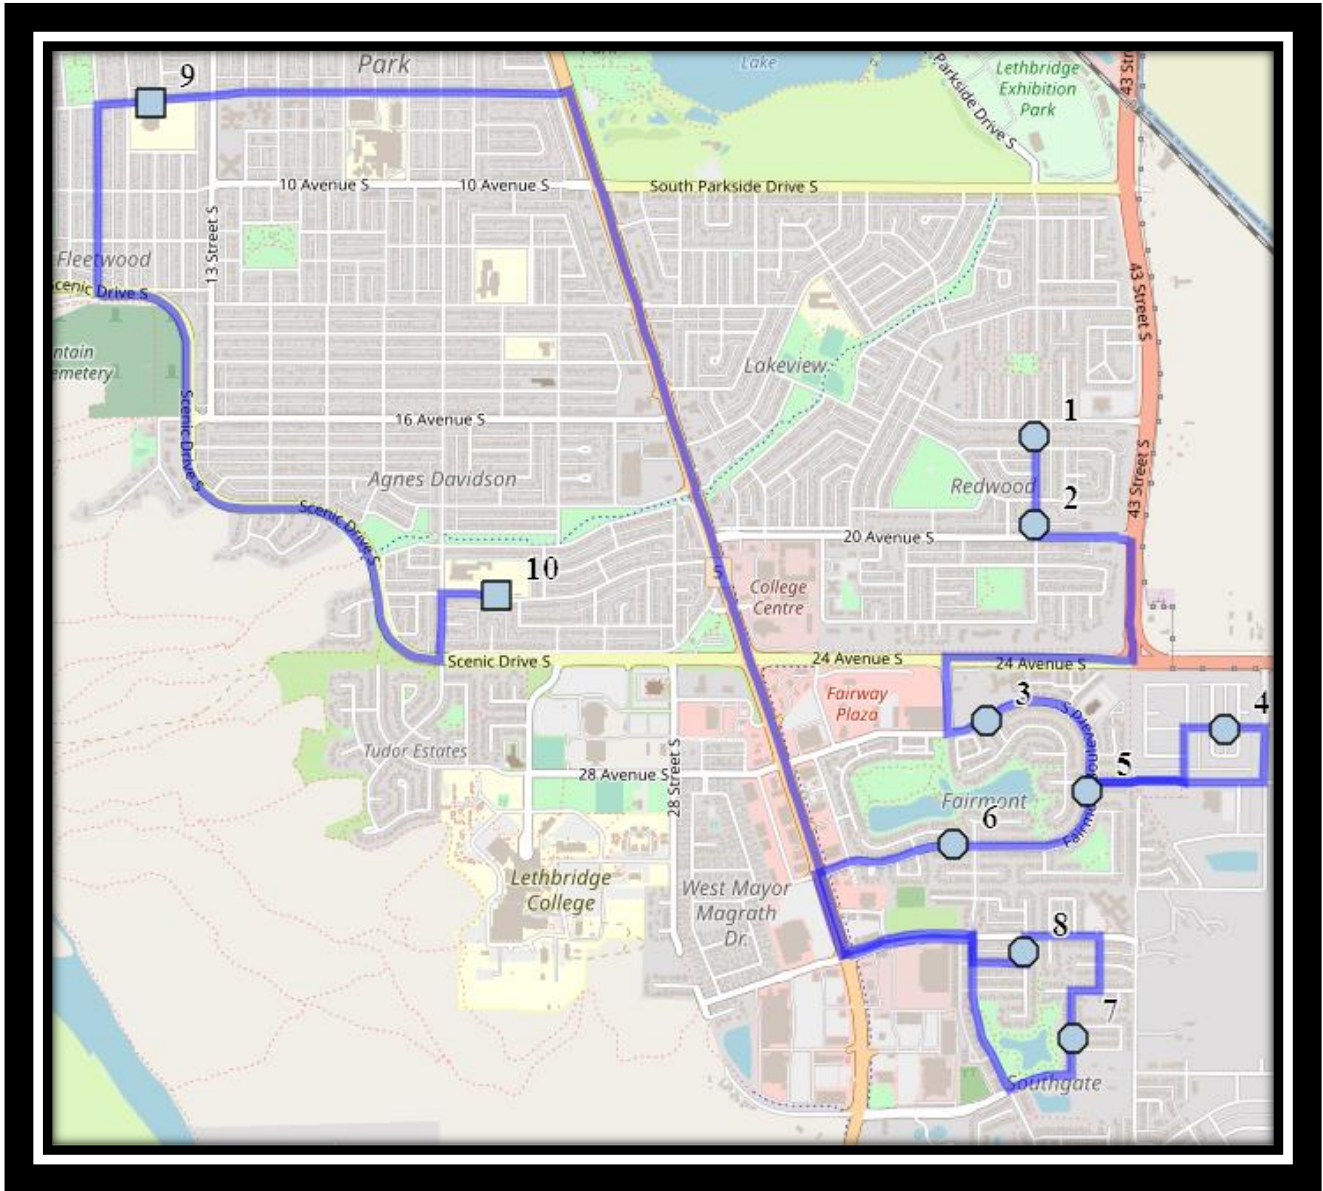

# Davidson/Bawden S2

REVISED: August 10<sup>th</sup>, 2023

EFFECTIVE: September 5<sup>th</sup>, 2023

**AM Route – PM see below**

**Ecole Agnes Davidson – 2103 20 Street South – (403) 328-5153**

**Fleetwood Bawden – 1222 9 Ave. South – (403) 327-5818**

**#4 - 8:04 AM - 27 Ave South Eastbound - between 45 St and 46 St at alley**

**#5 - 8:06 AM - Fairmont Blvd South Southbound - south of Fairmont Cove south end of fence**

**#6 - 8:08 AM - Fairmont Blvd South Westbound - west of Fairmont Rd at walkway entrance**

**#5 - 4:06 PM - Fairmont Blvd South Eastbound - west of Fairmont Link at the corner**

**#6 - 4:08 PM - 27 Ave South Eastbound - between 45 St and 46 St at alley**

**#7 - 4:11 PM - Fairmont Blvd South Southbound - south of Fairmont Cove south end of fence**

**#5 - 1:06 PM - Fairmont Blvd South Eastbound - west of Fairmont Link at the corner**

**#6 - 1:08 PM - 27 Ave South Eastbound - between 45 St and 46 St at alley**

**#7 - 1:11 PM - Fairmont Blvd South Southbound - south of Fairmont Cove south end of fence**