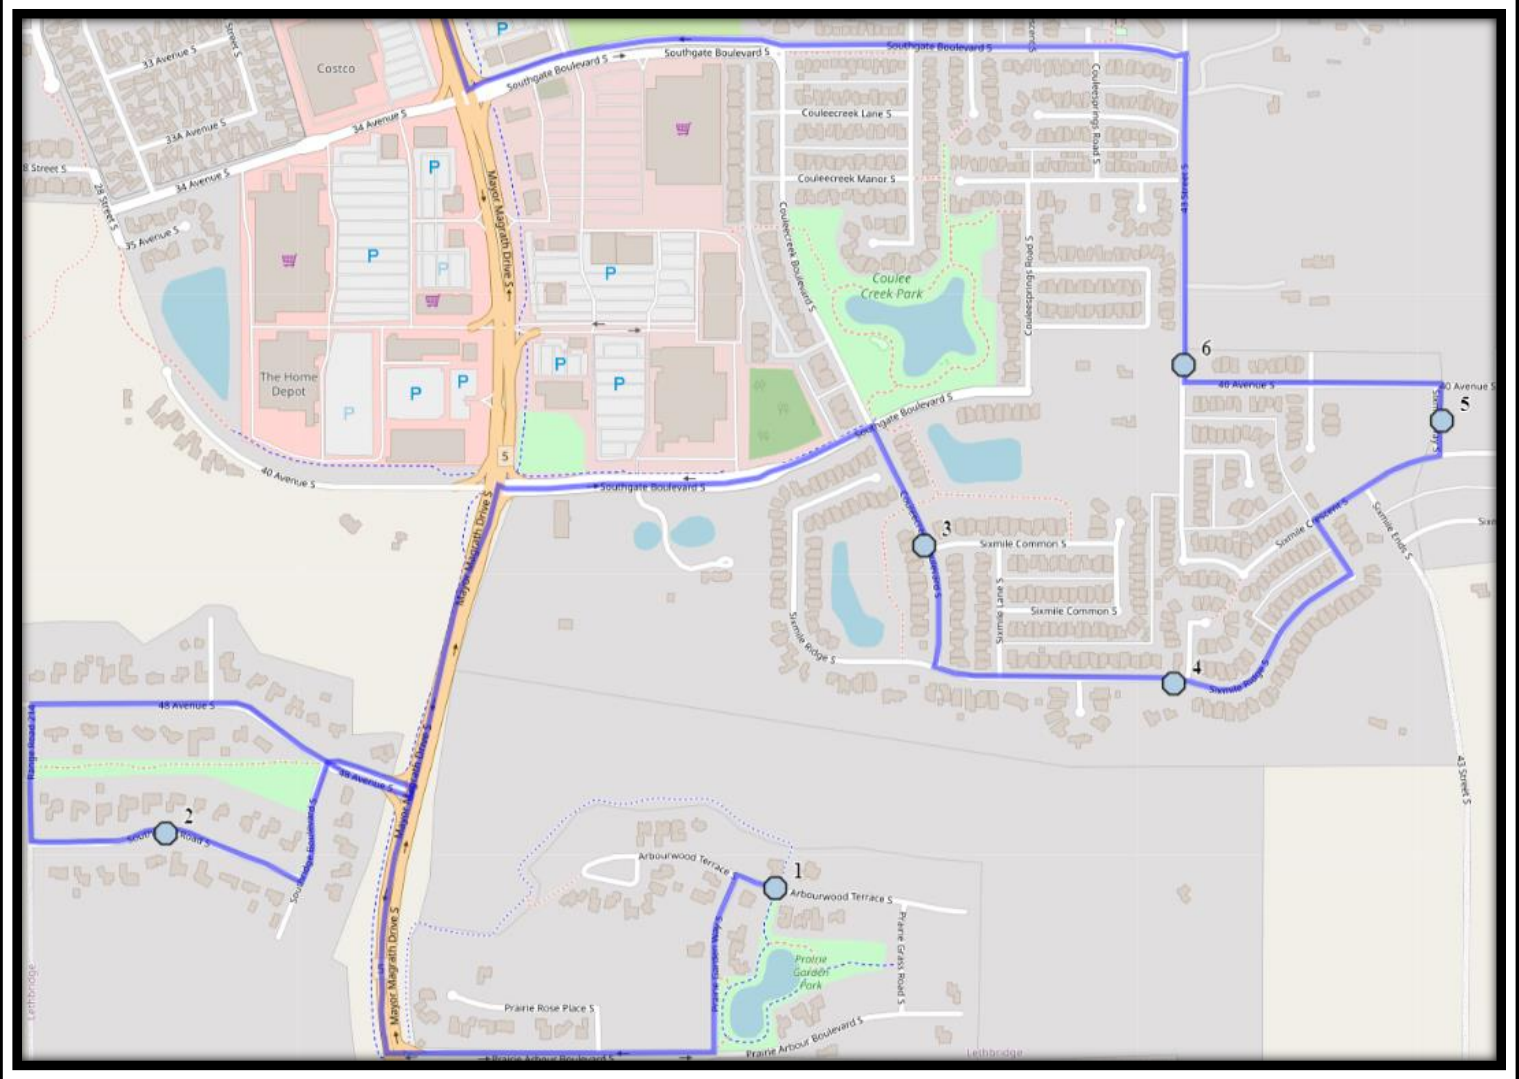

# Davidson/Bawden S3

REVISED: August 28, 2023

EFFECTIVE: September 5, 2023

**AM ROUTE - PM same direction**

**Ecole Agnes Davidson – 2103 20 Street South – (403) 328-5153**

**Fleetwood Bawden – 1222 9 Ave. South – (403) 327-5818**

## Monday – Friday

- #1 - 8:03 AM - Arbourwood Terrace South Eastbound - Walkway Entrance
- #2 - 8:06 AM - Southridge Road S eastbound
- #3 - 8:10 AM - Sixmile Road South Southbound - at Sixmile Common beside fire hydrant
- #4 - 8:11 AM - Sixmile Ridges South Eastbound - west of intersection with Sixmile cove
- #5 - 8:12 AM - Sixmile Way South Northbound - south of 40 Ave at alley
- #6 - 8:13 AM - 43 Street South Northbound - north of 40 Ave at corner
- #7 - 8:25 AM - Fleetwood-Bawden
- #8 - 8:35 AM - Ecole Agnes Davidson

## Monday – Thursday

- #2 - 3:52 PM - Ecole Agnes Davidson
- #3 - 3:58 PM - Arbourwood Terrace South Eastbound - Walkway Entrance
- #4 - 4:02 PM - Southridge Road S eastbound
- #5 - 4:06 PM - Sixmile Road South Southbound - at Sixmile Common beside fire hydrant
- #6 - 4:07 PM - Sixmile Ridges South Eastbound - west of intersection with Sixmile cove
- #7 - 4:09 PM - Sixmile Way South Northbound - south of 40 Ave at alley
- #8 - 4:10 PM - 43 Street South Northbound - north of 40 Ave at corner

## Friday Early Out

- #2 - 12:52 PM - Ecole Agnes Davidson
- #3 - 12:58 PM - Arbourwood Terrace South Eastbound - Walkway Entrance
- #4 - 1:02 PM - Southridge Road S eastbound
- #5 - 1:06 PM - Sixmile Road South Southbound - at Sixmile Common beside fire hydrant
- #6 - 1:07 PM - Sixmile Ridges South Eastbound - west of intersection with Sixmile cove
- #7 - 1:09 PM - Sixmile Way South Northbound - south of 40 Ave at alley
- #8 - 1:10 PM - 43 Street South Northbound - north of 40 Ave at corner