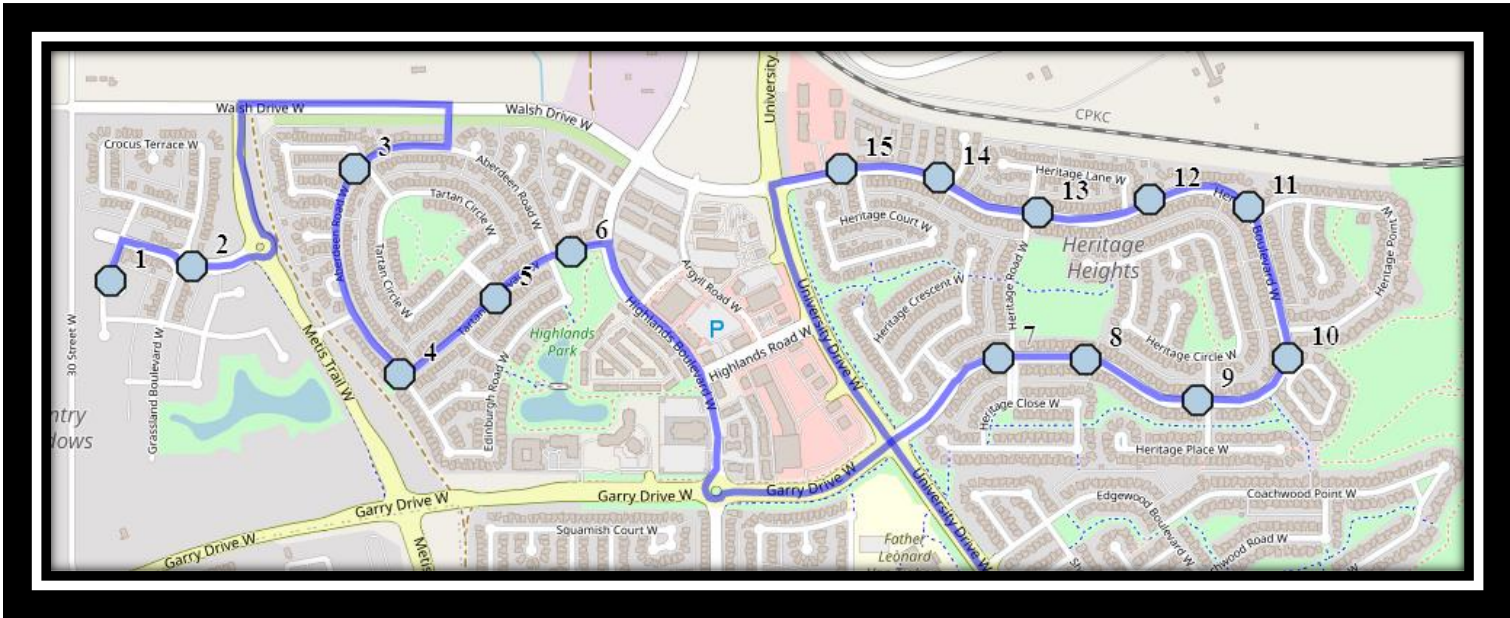

Davidson/Bawden W1

REVISED: August 10th, 2023

EFFECTIVE: September 5th, 2023

AM Route

Ecole Agnes Davidson – 2103 20 Street South – (403) 328-5153

Fleetwood Bawden – 1222 9 Ave. South – (403) 327-5818

Please arrive 10 minutes before scheduled pick up and drop off times. Times shown may vary due to weather & traffic conditions.

Bus routes and maps are subject to change. For the most up-to-date version, visit www.southland.ca/lethbridge.

Davidson/Bawden W1

REVISED: August 10th, 2023

EFFECTIVE: September 5th, 2023

Ecole Agnes Davidson – 2103 20 Street South – (403) 328-5153

Davidson/Bawden W1

REVISED: August 10th, 2023

EFFECTIVE: September 5th, 2023

PM Route – Reverse of AM.

Ecole Agnes Davidson – 2103 20 Street South – (403) 328-5153

Fleetwood Bawden – 1222 9 Ave. South – (403) 327-5818

Davidson/Bawden W1

REVISED: August 10th, 2023

EFFECTIVE: September 5th, 2023

Monday to Friday

#1 - 7:59 AM - Bluebell Bay W & Bluebell Lane W & Bluebell Ln W - At first cul de sac

#2 - 8:00 AM - Country Meadows Blvd West Eastbound - east of Crocus at lamp post