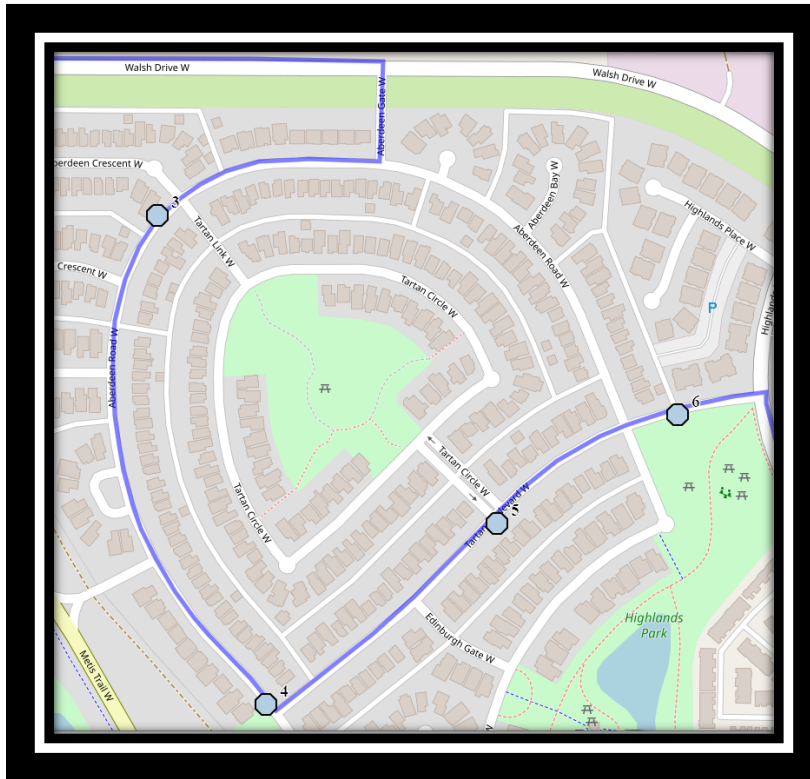

Davidson/Bawden W1

REVISED: August 10th, 2023

EFFECTIVE: September 5th, 2023

AM Route

Ecole Agnes Davidson – 2103 20 Street South – (403) 328-5153

Fleetwood Bawden – 1222 9 Ave. South – (403) 327-5818

Please arrive 10 minutes before scheduled pick up and drop off times. Times shown may vary due to weather & traffic conditions.

Bus routes and maps are subject to change. For the most up-to-date version, visit www.southland.ca/lethbridge.

Davidson/Bawden W1

REVISED: August 10th, 2023

EFFECTIVE: September 5th, 2023

Ecole Agnes Davidson – 2103 20 Street South – (403) 328-5153

Davidson/Bawden W1

REVISED: August 10th, 2023

EFFECTIVE: September 5th, 2023

PM Route – Reverse of AM.

Ecole Agnes Davidson – 2103 20 Street South – (403) 328-5153

Fleetwood Bawden – 1222 9 Ave. South – (403) 327-5818