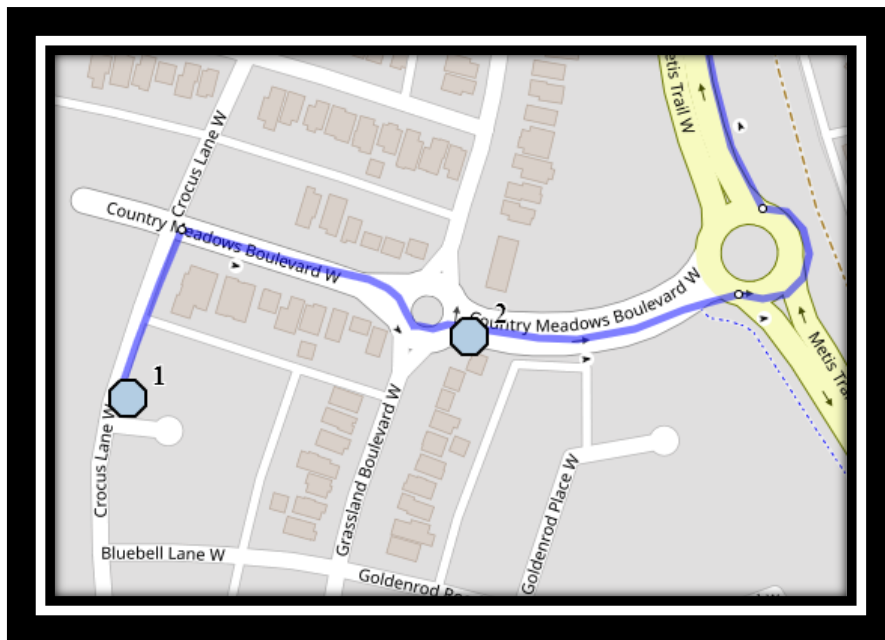

Davidson/Bawden W1

REVISED: August 10th, 2023

EFFECTIVE: September 5th, 2023

AM Route

Ecole Agnes Davidson – 2103 20 Street South – (403) 328-5153

Fleetwood Bawden – 1222 9 Ave. South – (403) 327-5818

Please arrive 10 minutes before scheduled pick up and drop off times. Times shown may vary due to weather & traffic conditions.

Bus routes and maps are subject to change. For the most up-to-date version, visit www.southland.ca/lethbridge.

Davidson/Bawden W1

REVISED: August 10th, 2023

EFFECTIVE: September 5th, 2023

Ecole Agnes Davidson – 2103 20 Street South – (403) 328-5153

Davidson/Bawden W1

REVISED: August 10th, 2023

EFFECTIVE: September 5th, 2023

PM Route – Reverse of AM.

Ecole Agnes Davidson – 2103 20 Street South – (403) 328-5153

Fleetwood Bawden – 1222 9 Ave. South – (403) 327-5818

Davidson/Bawden W1

REVISED: August 10th, 2023

EFFECTIVE: September 5th, 2023

Monday to Friday

#1 - 7:59 AM - Bluebell Bay W & Bluebell Lane W & Bluebell Ln W - At first cul de sac

#2 - 8:00 AM - Country Meadows Blvd West Eastbound - east of Crocus at lamp post