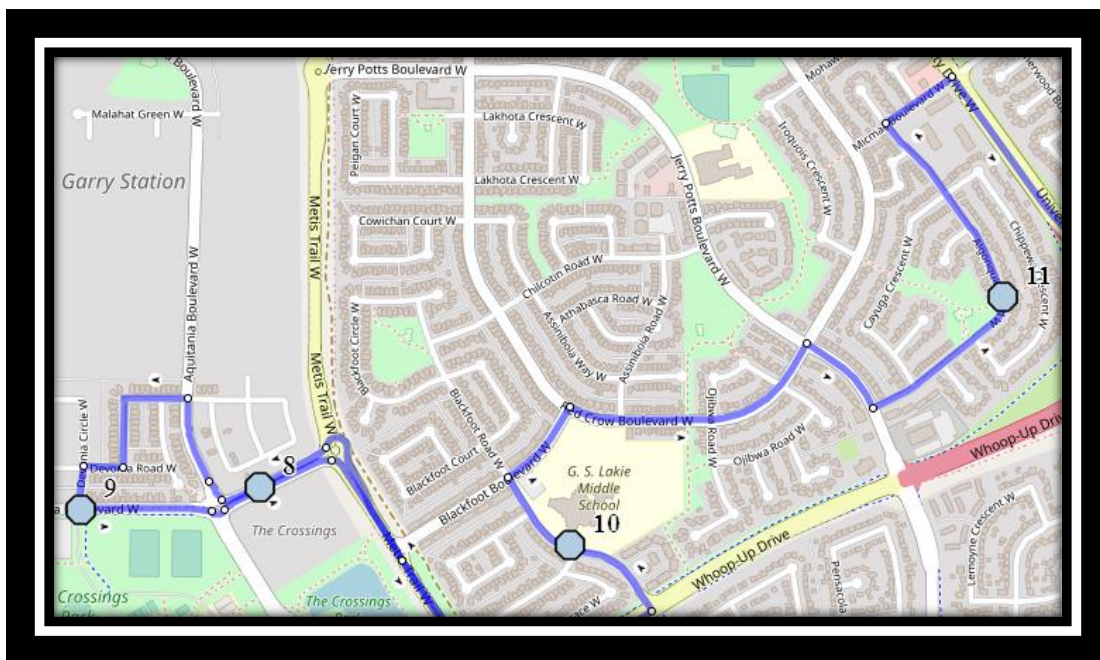

Davidson/Bawden W2

REVISED: August 11th, 2023

EFFECTIVE: September 5th, 2023

PM Route same direction as AM

Ecole Agnes Davidson – 2103 20 Street South – (403) 328-5153

Fleetwood Bawden – 1222 9 Ave. South – (403) 327-5818

Davidson/Bawden W2

REVISED: August 11th, 2023

EFFECTIVE: September 5th, 2023

Ecole Agnes Davidson – 2103 20 Street South – (403) 328-5153

Fleetwood Bawden – 1222 9 Ave. South – (403) 327-5818

Please arrive 10 minutes before scheduled pick up and drop off times. Times shown may vary due to weather & traffic conditions.
Bus routes and maps are subject to change. For the most up-to-date version, visit www.southland.ca/lethbridge.

Davidson/Bawden W2

REVISED: August 11th, 2023

EFFECTIVE: September 5th, 2023

Monday to Friday

- #1 - 7:51 AM - Firelight Way West Southbound - south of Frelight Cres at park entrance
- #2 - 7:52 AM - Firelight Way West Westbound - east of Coalbanks Blvd at park entrance
- #3 - 7:54 AM - Moonlight Blvd West Southbound - north of Miners at alley
- #4 - 7:57 AM - Coalbanks Blvd West Northbound - at Twin River intersection park entrance
- #5 - 7:58 AM - Coalbanks Blvd West Westbound - west of Coalbanks Gate at mailbox
- #6 - 8:00 AM - Keystone Road West Northbound - at Keystone Chase intersection
- #7 - 8:03 AM - Silkstone Road West Eastbound - east of Silkstone Cres at alley
- #8 - 8:06 AM - Caledonia Blvd West Westbound - east of Aquitania Blvd at road sign
- #9 - 8:10 AM - Caledonia Blvd West Westbound - at Devonia Way intersection
- #10 - 8:13 AM - Blackfoot Rd W northbound just after Blackfoot Terrace W
- #11 - 8:17 AM - Algonquin Road West Northbound - at Playground Zone Ends sign
- #12 - 8:25 AM - Fleetwood-Bawden
- #13 - 8:35 AM - Ecole Agnes Davidson

#4 - 1:08 PM - Firelight Way West Westbound - east of Coalbanks Blvd at park entrance

#5 - 1:10 PM - Moonlight Blvd West Southbound - north of Miners at alley

#6 - 1:13 PM - Coalbanks Blvd West Northbound - at Twin River intersection park entrance