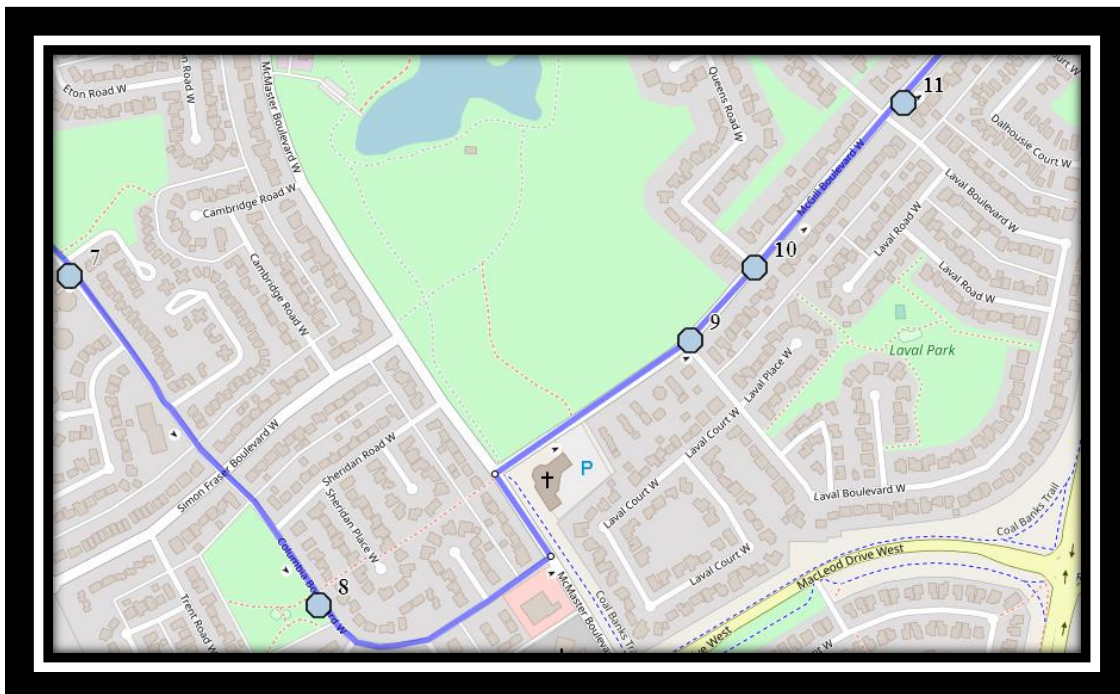

Davidson/Bawden W3

REVISED: August 11th, 2023

EFFECTIVE: September 5th, 2023

PM Route Same Direction as AM

Ecole Agnes Davidson – 2103 20 Street South – (403) 328-5153

Fleetwood Bawden – 1222 9 Ave. South – (403) 327-5818

Please arrive 10 minutes before scheduled pick up and drop off times. Times shown may vary due to weather & traffic conditions. Bus routes and maps are subject to change. For the most up-to-date version, visit www.southland.ca/lethbridge.

Davidson/Bawden W3

REVISED: August 11th, 2023

EFFECTIVE: September 5th, 2023

Ecole Agnes Davidson – 2103 20 Street South – (403) 328-5153

Fleetwood Bawden – 1222 9 Ave. South – (403) 327-5818

Please arrive 10 minutes before scheduled pick up and drop off times. Times shown may vary due to weather & traffic conditions.
Bus routes and maps are subject to change. For the most up-to-date version, visit www.southland.ca/lethbridge.