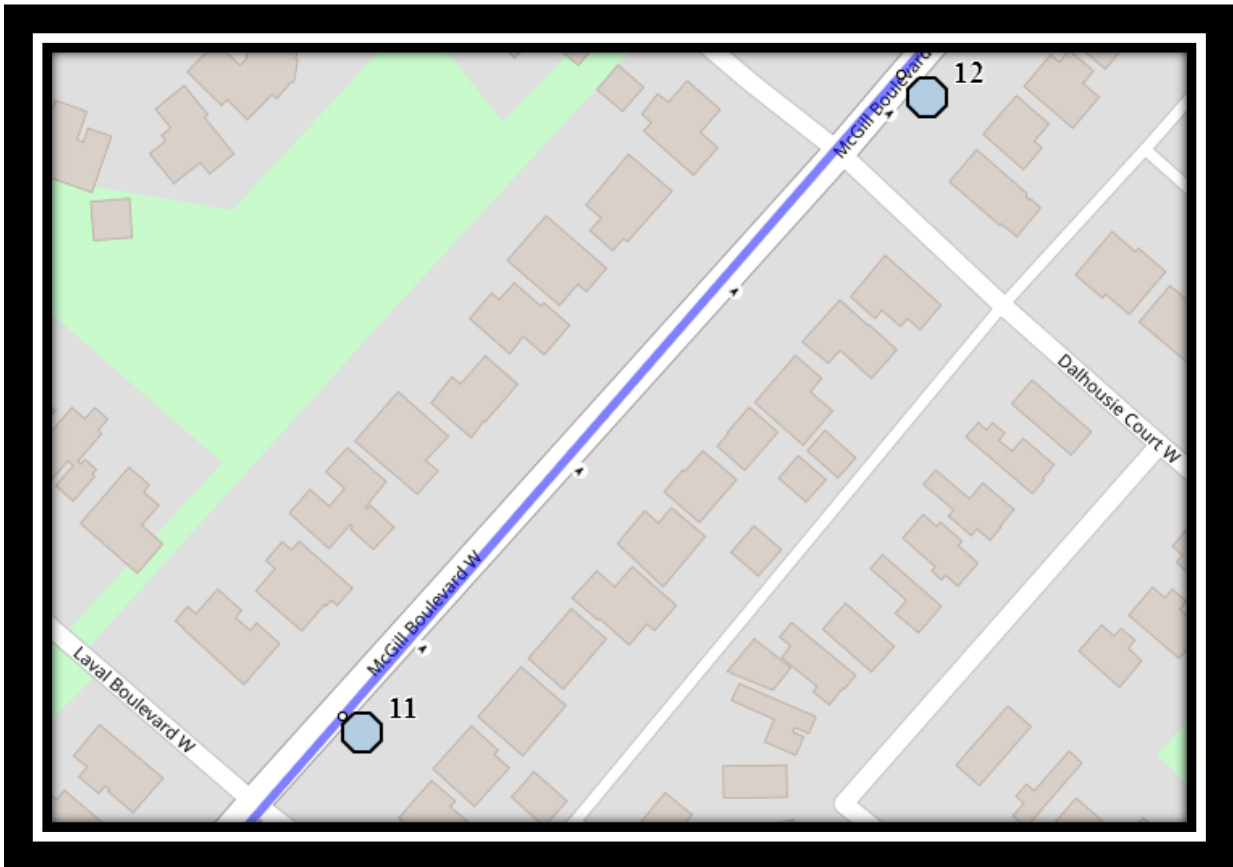

Davidson/Bawden W3

REVISED: August 11th, 2023

EFFECTIVE: September 5th, 2023

PM Route Same Direction as AM

Ecole Agnes Davidson – 2103 20 Street South – (403) 328-5153

Fleetwood Bawden – 1222 9 Ave. South – (403) 327-5818

Davidson/Bawden W3

REVISED: August 11th, 2023

EFFECTIVE: September 5th, 2023

Ecole Agnes Davidson – 2103 20 Street South – (403) 328-5153

Fleetwood Bawden – 1222 9 Ave. South – (403) 327-5818

Please arrive 10 minutes before scheduled pick up and drop off times. Times shown may vary due to weather & traffic conditions.
Bus routes and maps are subject to change. For the most up-to-date version, visit www.southland.ca/lethbridge.

Davidson/Bawden W3

REVISED: August 11th, 2023

EFFECTIVE: September 5th, 2023

Ecole Agnes Davidson – 2103 20 Street South – (403) 328-5153

Fleetwood Bawden – 1222 9 Ave. South – (403) 327-5818

Please arrive 10 minutes before scheduled pick up and drop off times. Times shown may vary due to weather & traffic conditions.