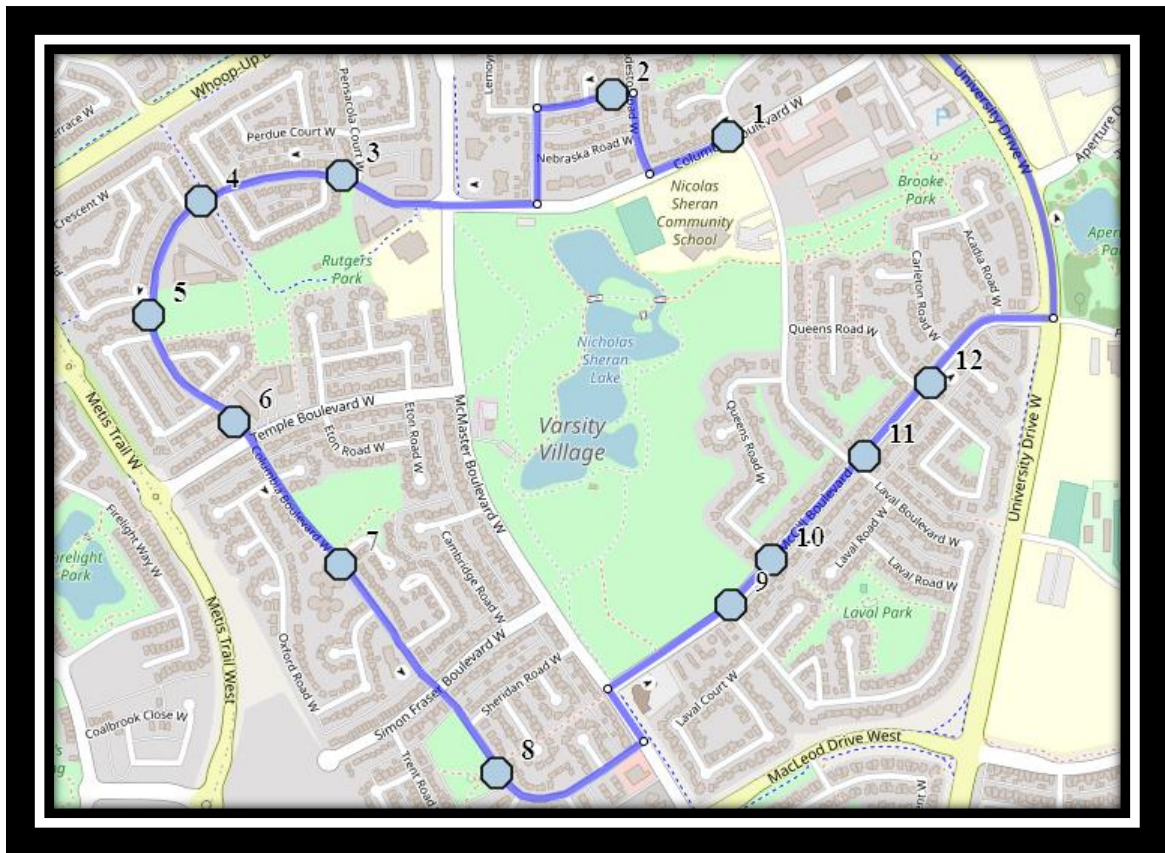

Davidson/Bawden W3

REVISED: August 11th, 2023

EFFECTIVE: September 5th, 2023

PM Route Same Direction as AM

Ecole Agnes Davidson – 2103 20 Street South – (403) 328-5153

Fleetwood Bawden – 1222 9 Ave. South – (403) 327-5818

Please arrive 10 minutes before scheduled pick up and drop off times. Times shown may vary due to weather & traffic conditions. Bus routes and maps are subject to change. For the most up-to-date version, visit www.southland.ca/lethbridge.

Davidson/Bawden W3

REVISED: August 11th, 2023

EFFECTIVE: September 5th, 2023

Ecole Agnes Davidson – 2103 20 Street South – (403) 328-5153

Fleetwood Bawden – 1222 9 Ave. South – (403) 327-5818

Please arrive 10 minutes before scheduled pick up and drop off times. Times shown may vary due to weather & traffic conditions.
Bus routes and maps are subject to change. For the most up-to-date version, visit www.southland.ca/lethbridge.

#7 - 1:11 PM - Columbia Blvd West Southbound - north of Rutgers

#8 - 1:12 PM - Columbia Blvd W Southbound - Across from mall south of alley

#9 - 1:13 PM - Columbia Blvd W Southbound - south of Columbia Bay at intersection