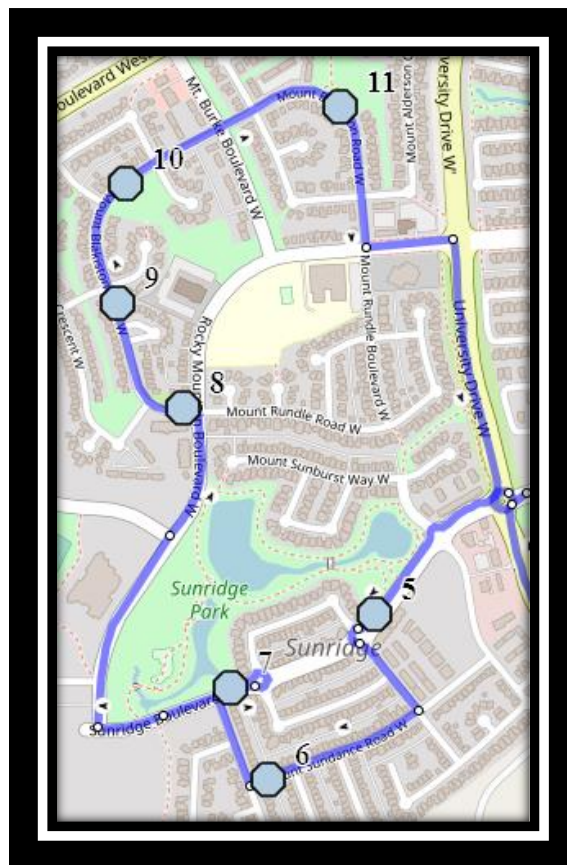

# Davidson/Bawden W4

REVISED: August 11<sup>th</sup>, 2023

EFFECTIVE: September 5<sup>th</sup>, 2023

**PM Route Same Direction as AM**

**Ecole Agnes Davidson – 2103 20 Street South – (403) 328-5153**

**Fleetwood Bawden – 1222 9 Ave. South – (403) 327-5818**

Please arrive 10 minutes before scheduled pick up and drop off times. Times shown may vary due to weather & traffic conditions.  
Bus routes and maps are subject to change. For the most up-to-date version, visit [www.southland.ca/lethbridge](http://www.southland.ca/lethbridge).

# Davidson/Bawden W4

REVISED: August 11<sup>th</sup>, 2023

EFFECTIVE: September 5<sup>th</sup>, 2023

**Ecole Agnes Davidson – 2103 20 Street South – (403) 328-5153**

**Fleetwood Bawden – 1222 9 Ave. South – (403) 327-5818**

**#5 - 1:13 PM - Canyon Blvd West Southbound - north of Canyon Landing at power boxes**

**#6 - 1:16 PM - Canyoncrest Point W Westbound - east of Canyon Blvd at power box**

**#7 - 1:20 PM - Sunridge Blvd W Southbound - east of Sunridge Cres at power boxes**