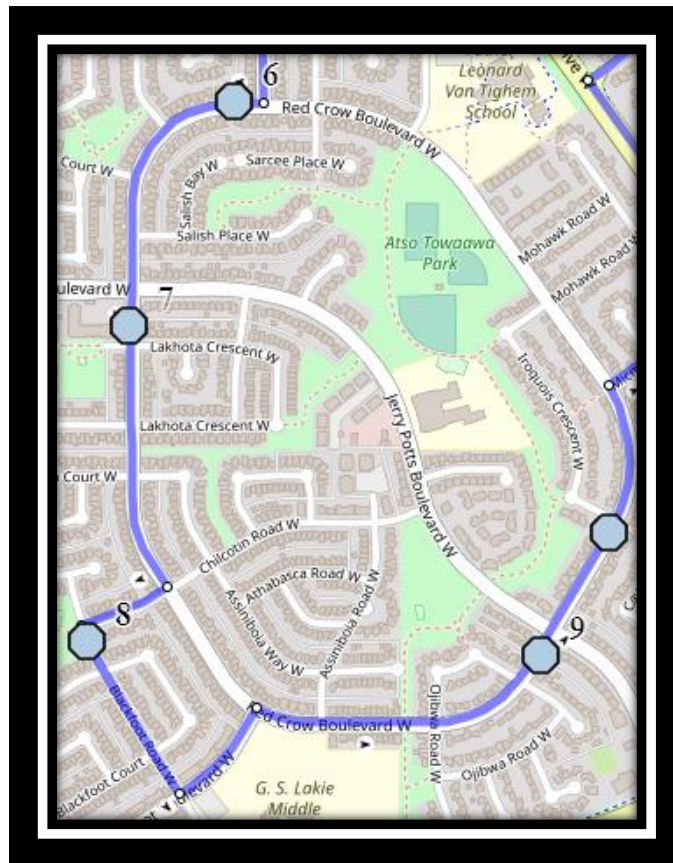

Davidson/Bawden W5

REVISED: August 11th, 2023

EFFECTIVE: September 5th, 2023

PM Route Same Direction as AM

Ecole Agnes Davidson – 2103 20 Street South – (403) 328-5153

Fleetwood Bawden – 1222 9 Ave. South – (403) 327-5818

Davidson/Bawden W5

REVISED: August 11th, 2023

EFFECTIVE: September 5th, 2023

Ecole Agnes Davidson – 2103 20 Street South – (403) 328-5153

Fleetwood Bawden – 1222 9 Ave. South – (403) 327-5818

Please arrive 10 minutes before scheduled pick up and drop off times. Times shown may vary due to weather & traffic conditions.

Bus routes and maps are subject to change. For the most up-to-date version, visit www.southland.ca/lethbridge.

Davidson/Bawden W5

REVISED: August 11th, 2023

EFFECTIVE: September 5th, 2023

Ecole Agnes Davidson – 2103 20 Street South – (403) 328-5153

Davidson/Bawden W5

REVISED: August 11th, 2023

EFFECTIVE: September 5th, 2023

Monday – Friday

- #1 - 8:00 AM - Northlander Road West - south of Northlander Bend at power boxes
- #2 - 8:01 AM - Northlander Lane West Westbound - east of Pacific at the corner
- #3 - 8:01 AM - Northlander Bend West Southbound - north of Aquitania at alley
- #4 - 8:02 AM - Aquitania Blvd W Eastbound - east of Northlander at lamp post
- #5 - 8:03 AM - Aquitania Blvd W Eastbound - west of traffic circle
- #6 - 8:06 AM - Red Crow Blvd W Westbound - west of Squamish Blvd at alley
- #7 - 8:07 AM - Red Crow Blvd W Southbound - south of Jerry Potts beside apartments
- #8 - 8:08 AM - Blackfoot Rd West Southbound - at park entrance
- #9 - 8:10 AM - Red Crow Blvd Northbound - north of Ojibwa at alley
- #10 - 8:10 AM - Red Crow Blvd W Northbound - south of Iroquois at pathway
- #11 - 8:12 AM - Edgewood Blvd W Eastbound - east of Sherwood Blvd at mailboxes
- #12 - 8:14 AM - Coachwood Point W Southbound - at greenspace pathway
- #13 - 8:15 AM - Coachwood Point W Southbound - north of Ridgewood Blvd at the power box
- #14 - 8:25 AM - Fleetwood-Bawden
- #15 - 8:35 AM - Ecole Agnes Davidson