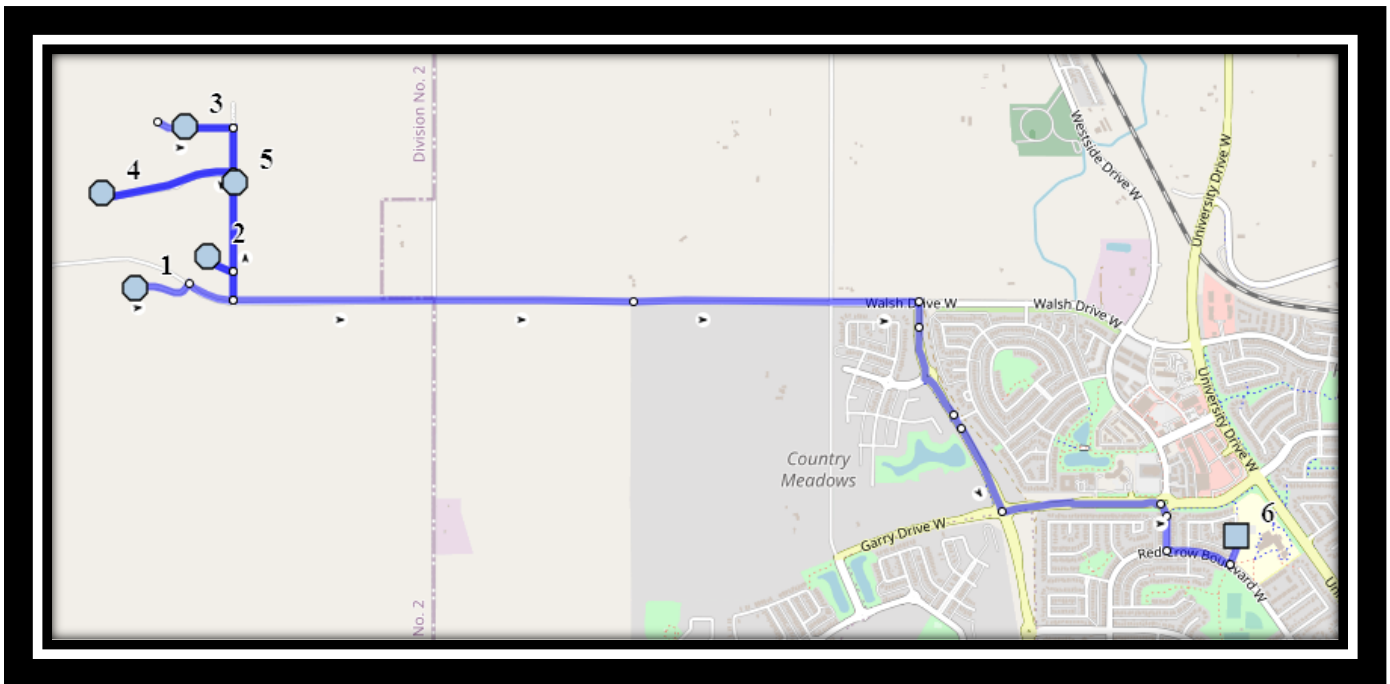

Van Tighem Mountain Meadows

REVISED: August 18th, 2023

EFFECTIVE: September 5th, 2023

AM Route – PM Route order Stop #3, 4, 5, 2, 1

PM Route combined with CFM Coalhurst due to FLVT bell times

Father Leonard Van Tighem (403)-381-0953
25 Stoney Crescent W, Lethbridge, AB. T1K 6V5

Please arrive 10 minutes before scheduled pick up and drop off times. Times shown may vary due to weather & traffic conditions.
Bus routes and maps are subject to change. For the most up-to-date version, visit www.southland.ca/lethbridge.