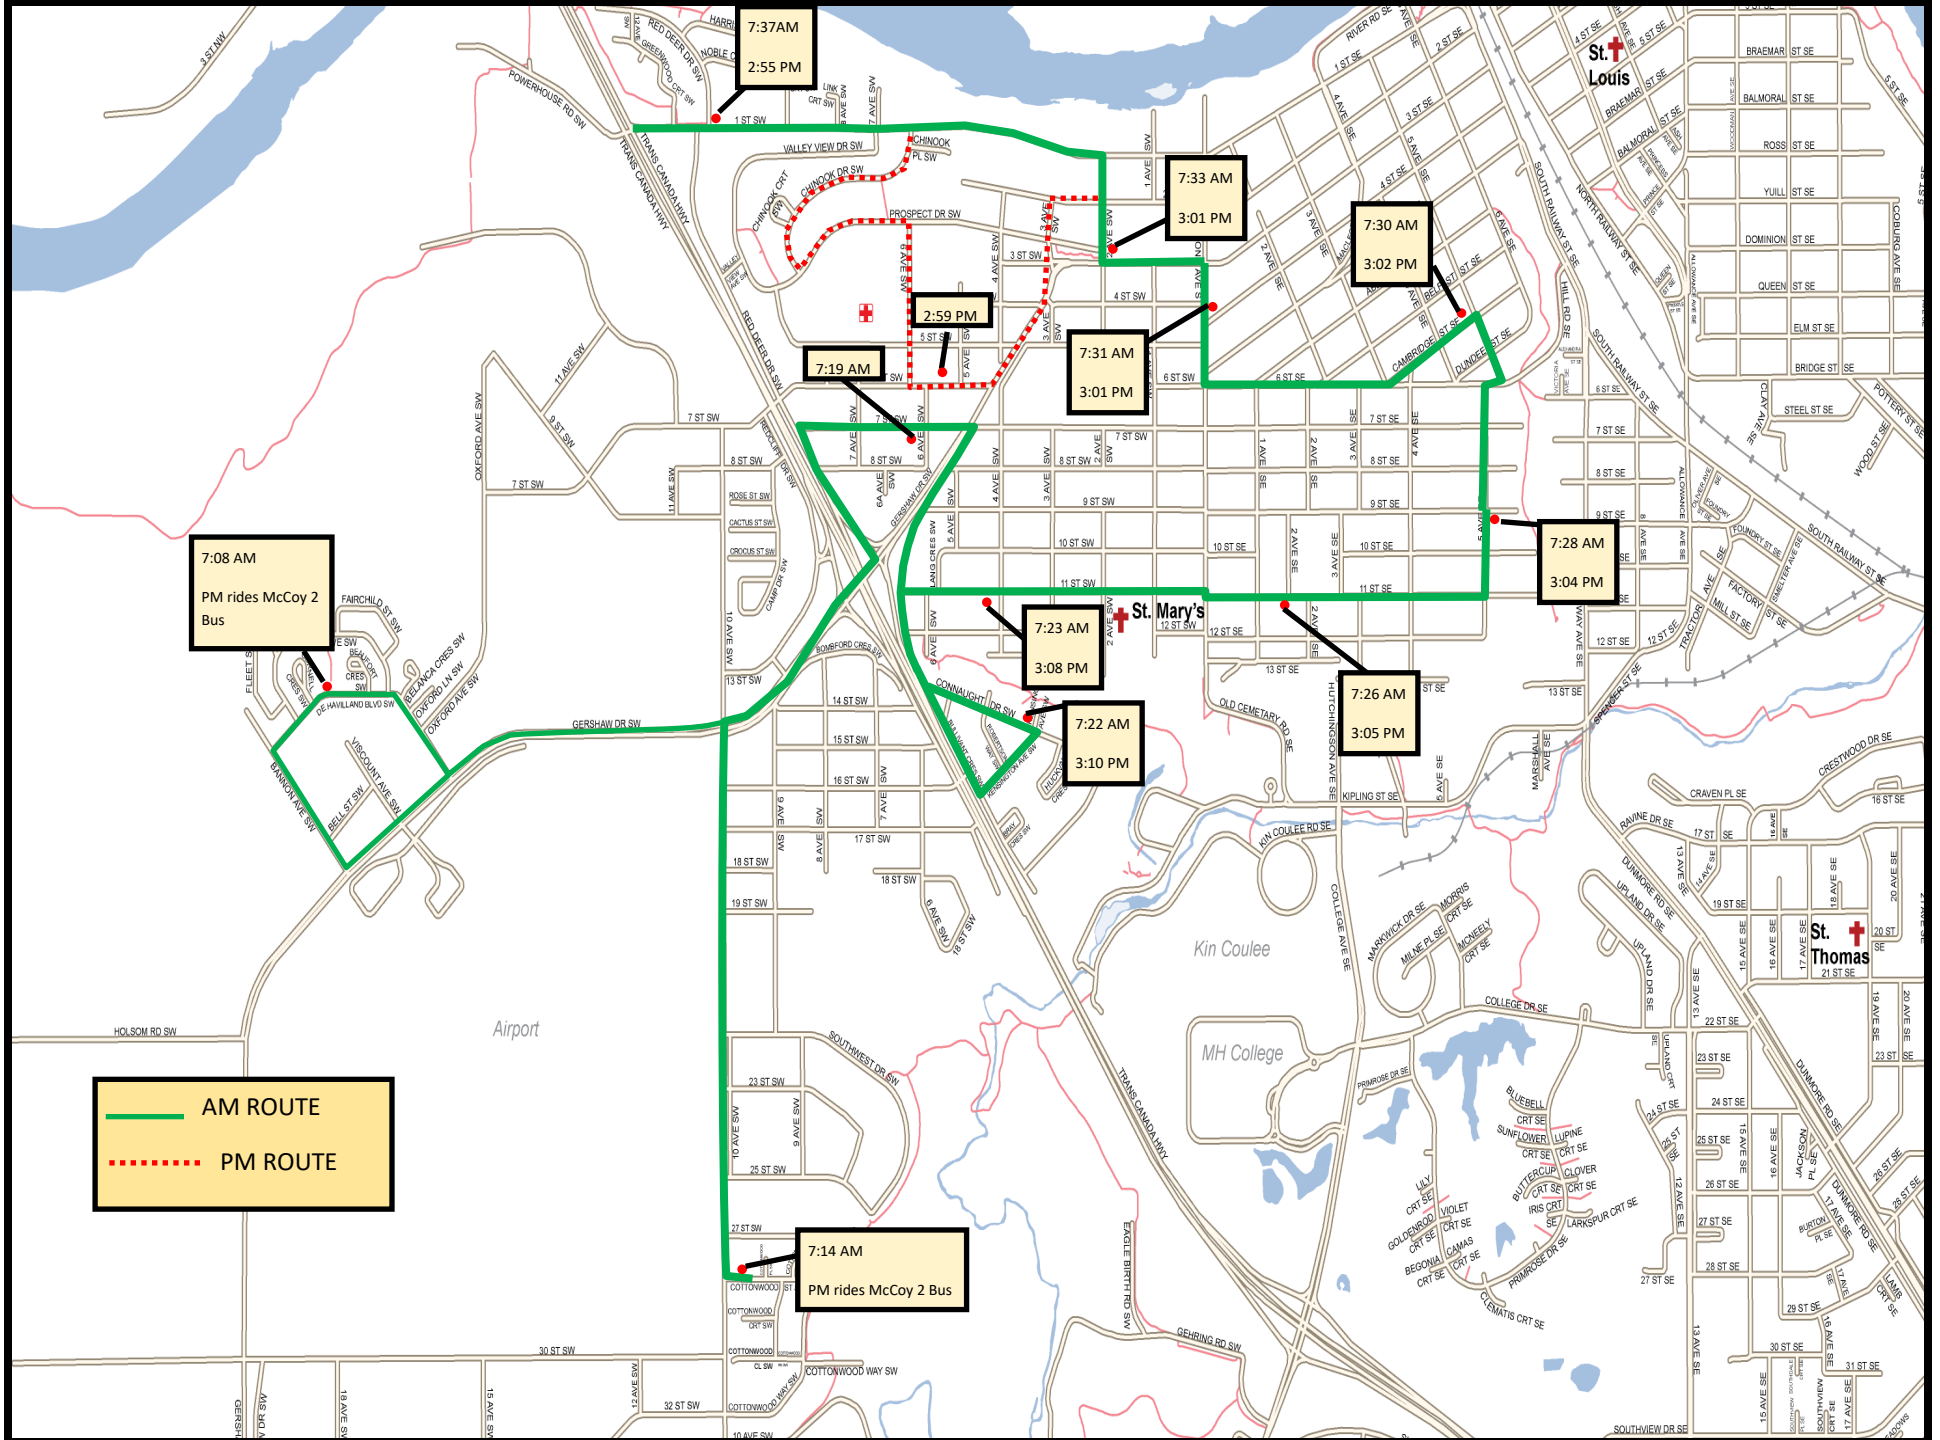

# McCoy 8

— AM ROUTE  
- - - PM ROUTE

7:08 AM  
PM rides McCoy 2 Bus

7:14 AM  
PM rides McCoy 2 Bus