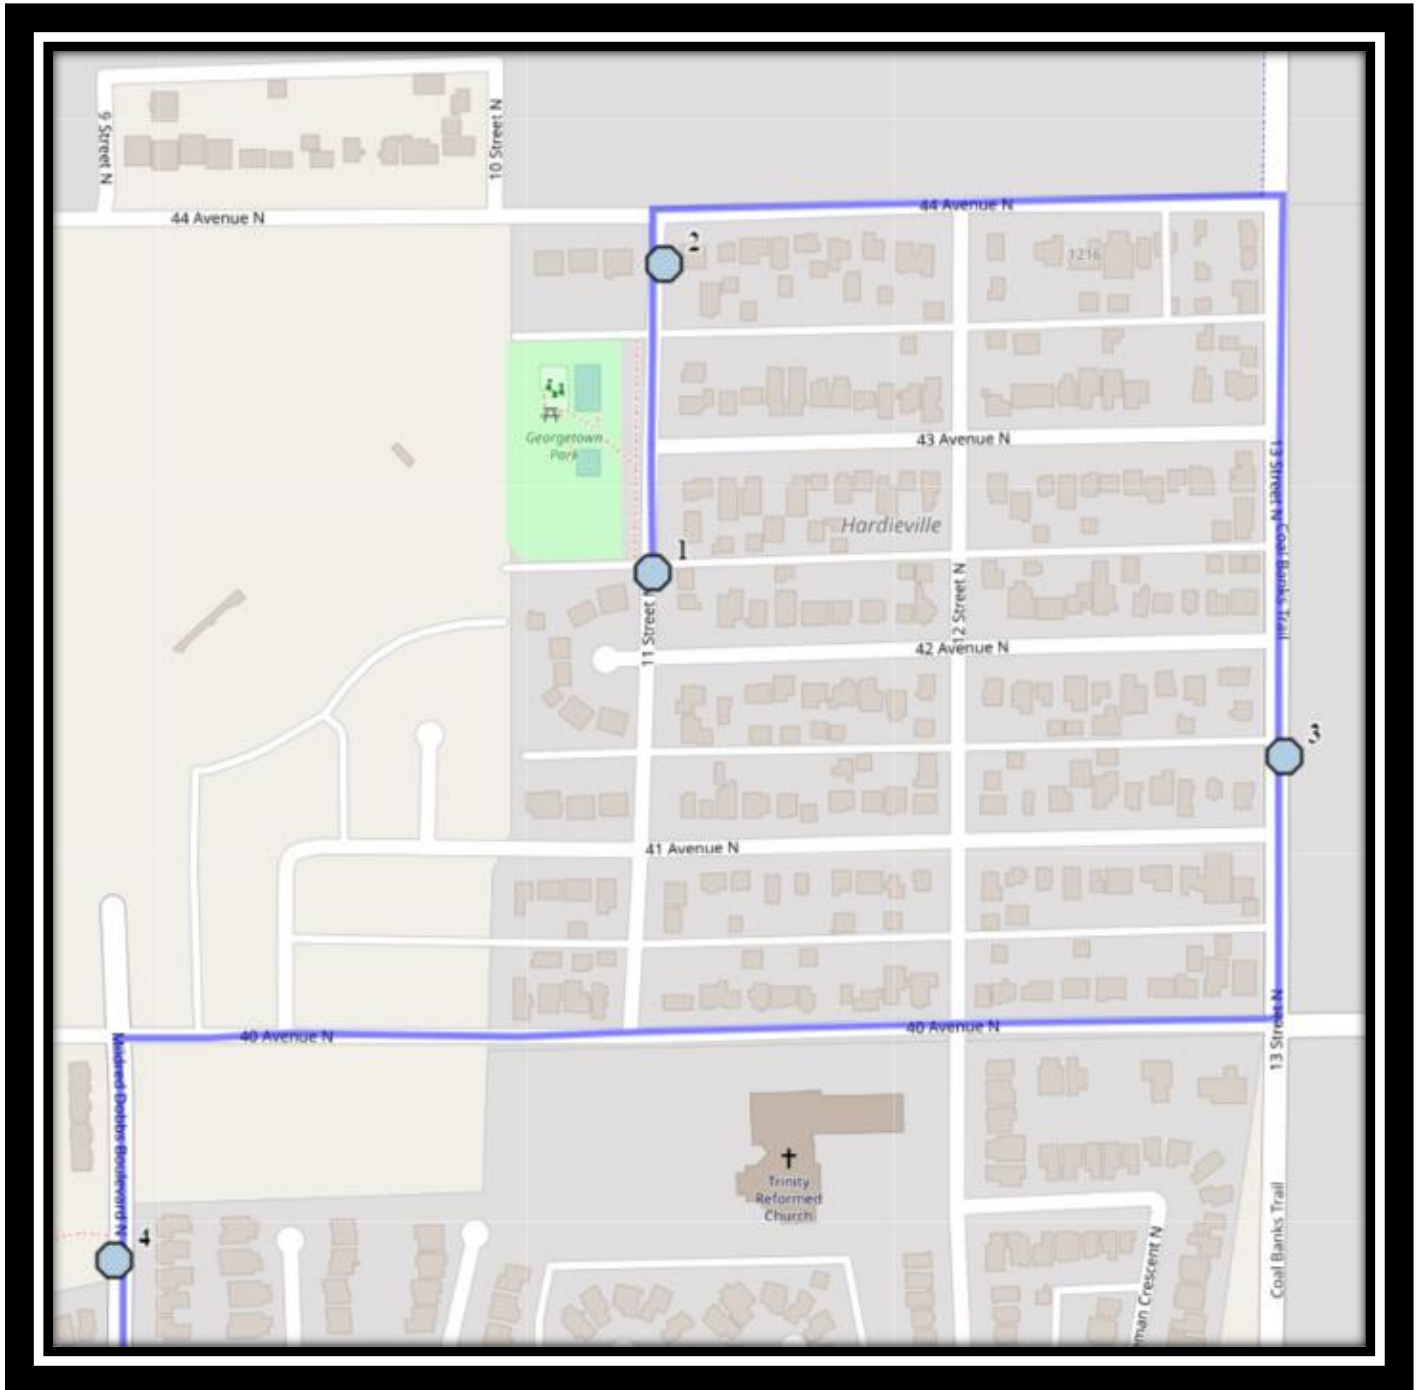

Buchanan N1

REVISED: August 31, 2023

EFFECTIVE: September 5th, 2023

Senator Buchanan Elementary – 1101 7 Ave North – (403) 327-7321

Please arrive 10 minutes before scheduled pick up and drop off times. Times shown may vary due to weather & traffic conditions.

Bus routes and maps are subject to change. For the most up-to-date version, visit www.southland.ca/lethbridge.