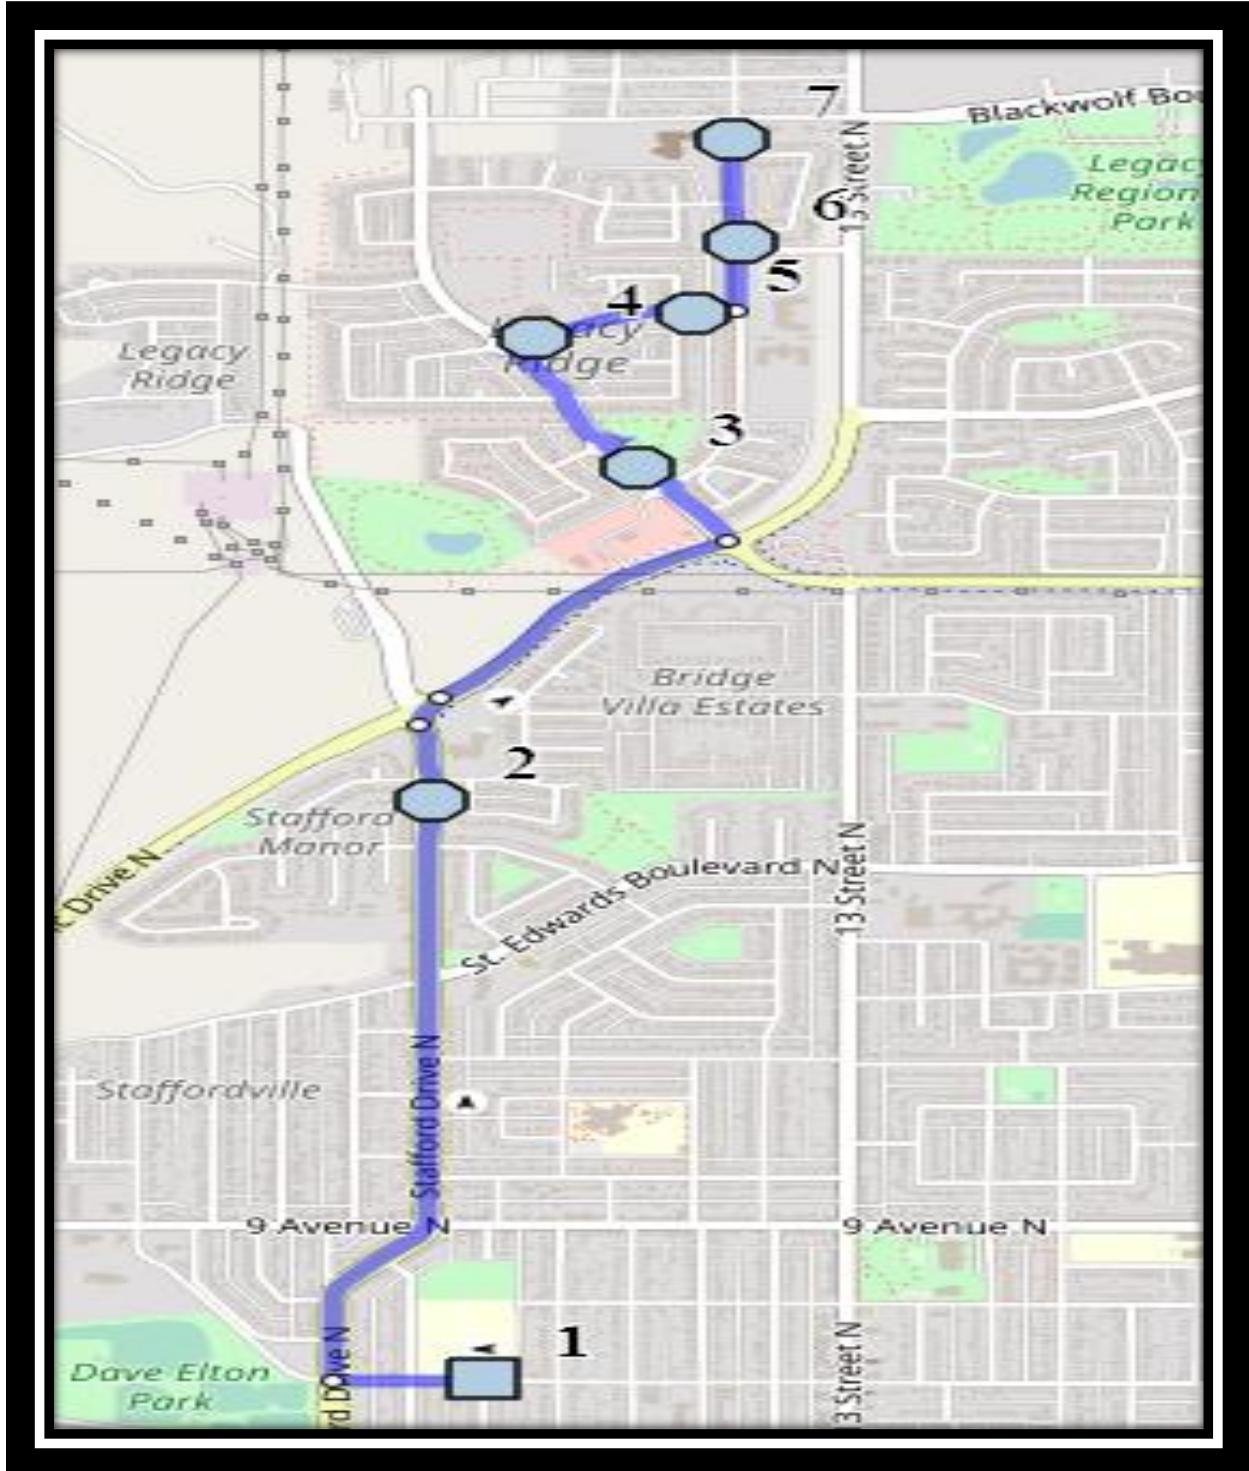

Buchanan N2

REVISED: August 15, 2023

EFFECTIVE: September 5, 2023

PM ROUTE – STOP # 6 FIRST THEN SAME DIRECTION AS AM

Senator Buchanan Elementary – 1101 7 Ave North – (403) 327-7321

Please arrive 5 minutes before scheduled pick up and drop off times. Times shown may vary due to weather & traffic conditions.

Bus routes and maps are subject to change. For the most up-to-date version, visit www.southland.ca/lethbridge.