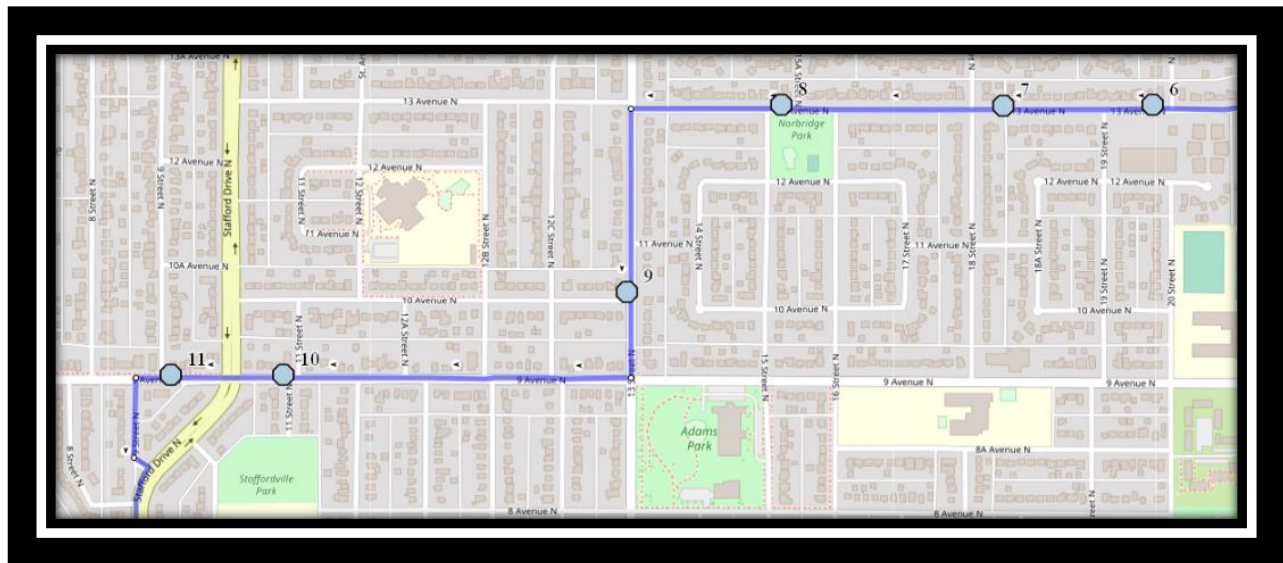

CFM N1

REVISED: August 15, 2023

EFFECTIVE: September 5, 2023

Catholic Central High East – 405 18 Street South – (403) 327-4596
St. Francis Junior High School – 333 18 Street South – (403) 327-3402
Ecole St. Mary's – 422 20 Street South – (403) 327-3098

Please arrive 10 minutes before scheduled pick up and drop off times. Times shown may vary due to weather & traffic conditions.
Bus routes and maps are subject to change. For the most up-to-date version, visit www.southland.ca/lethbridge.