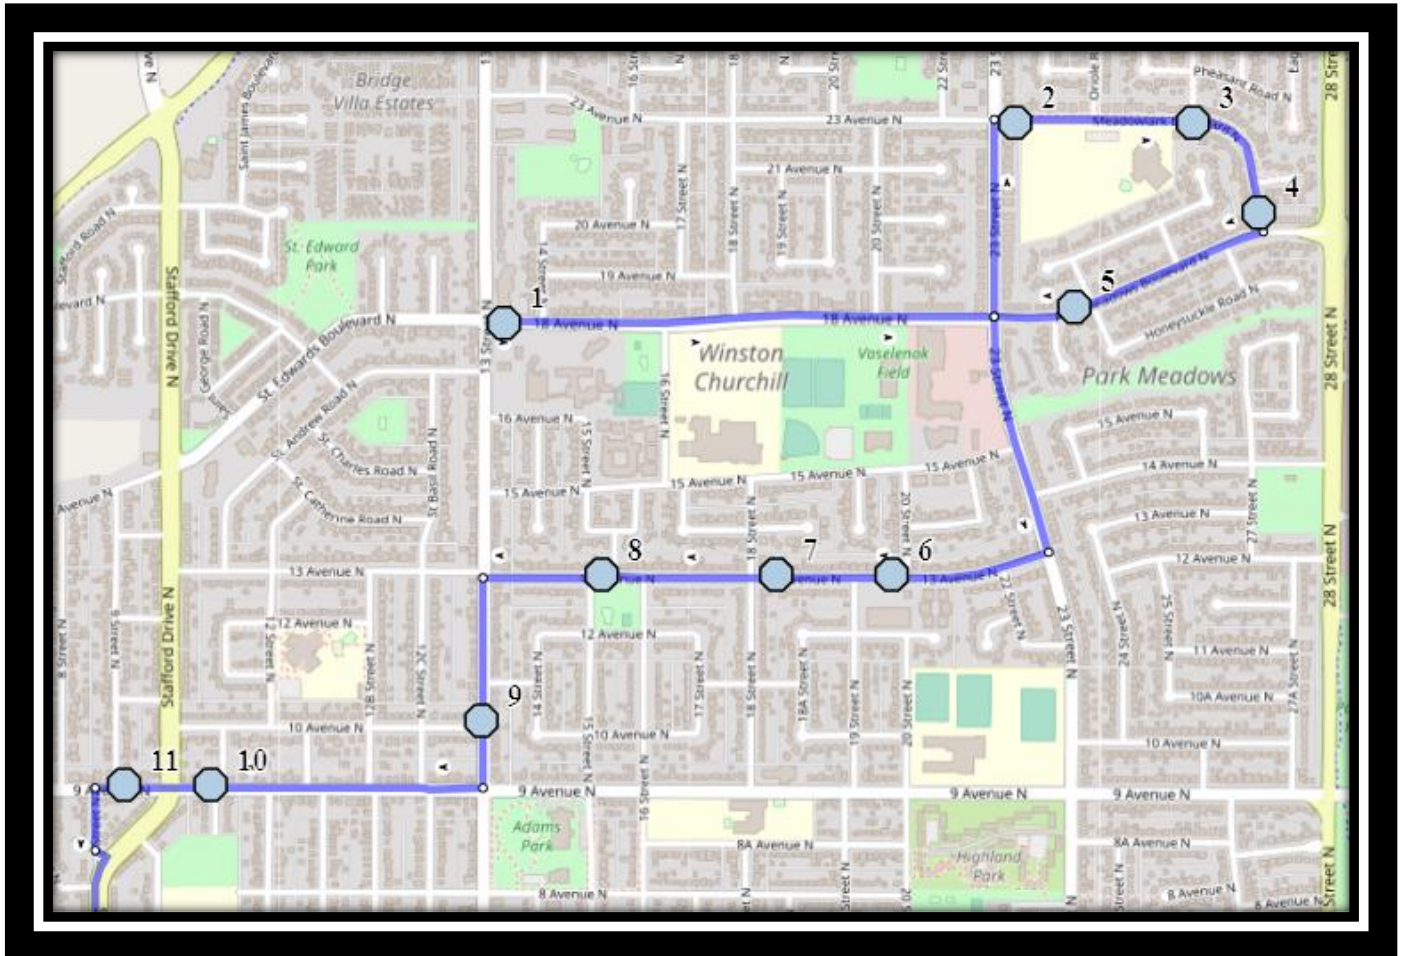

CFM N1

REVISED: August 15, 2023

EFFECTIVE: September 5, 2023

PM Route Same Direction as AM

- **Catholic Central High East – 405 18 Street South – (403) 327-4596**
- **St. Francis Junior High School – 333 18 Street South – (403) 327-3402**
- **Ecole St. Mary’s – 422 20 Street South – (403) 327-3098**

Please arrive 10 minutes before scheduled pick up and drop off times. Times shown may vary due to weather & traffic conditions. Bus routes and maps are subject to change. For the most up-to-date version, visit www.southland.ca/lethbridge.