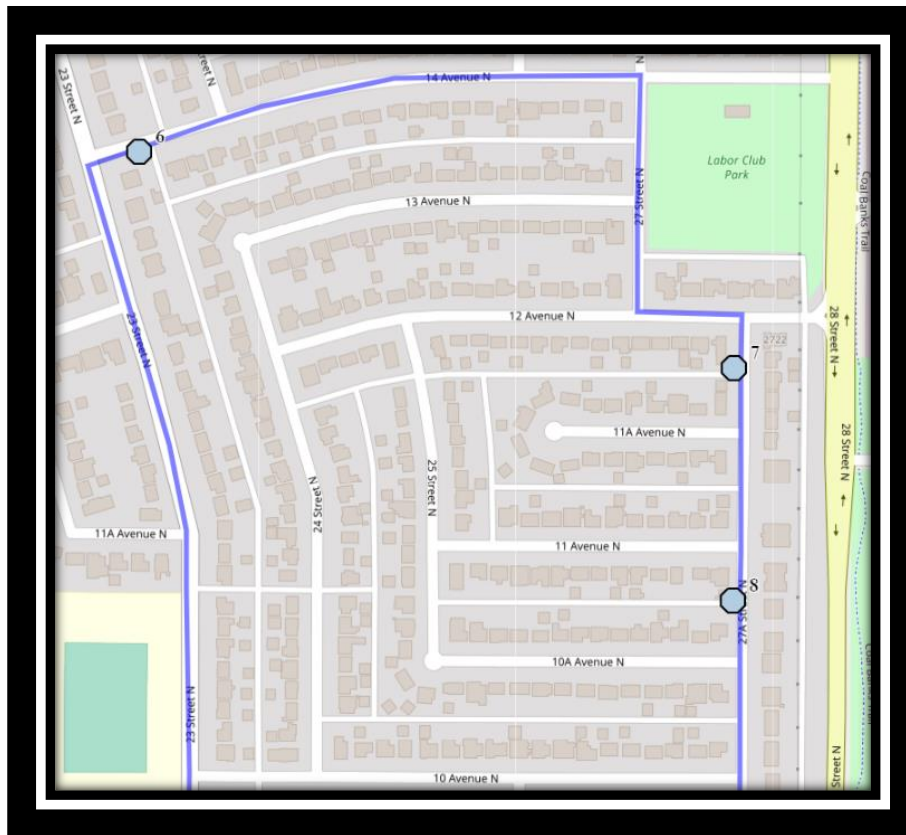

CFM N2

REVISED: August 15, 2023

EFFECTIVE: September 5, 2023

Catholic Central High East – 405 18 Street South – (403) 327-4596
St. Francis Middle School – 333 18 Street South – (403) 327-3402
Ecole St. Mary's – 422 20 Street South – (403) 327-3098

Please arrive 10 minutes before scheduled pick up and drop off times. Times shown may vary due to weather & traffic conditions.
Bus routes and maps are subject to change. For the most up-to-date version, visit www.southland.ca/lethbridge.