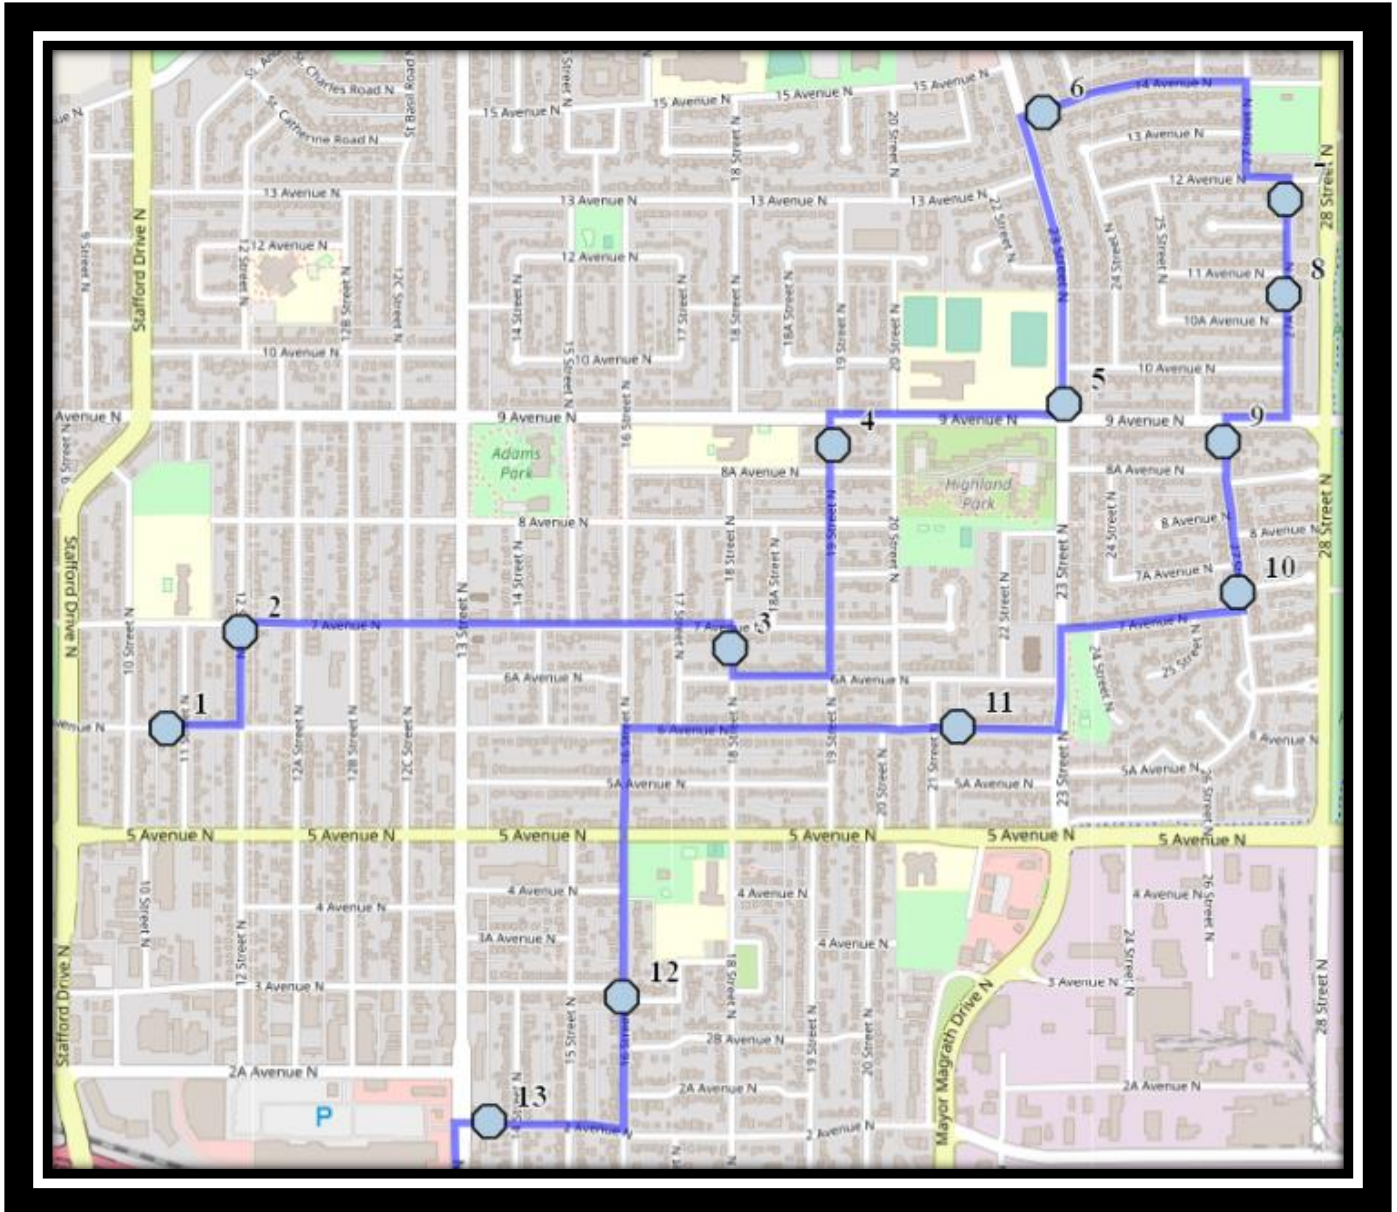

CFM N2

REVISED: August 15, 2023

EFFECTIVE: September 5, 2023

PM Route Same Direction as AM

Catholic Central High East – 405 18 Street South – (403) 327-4596

St. Francis Middle School – 333 18 Street South – (403) 327-3402

Ecole St. Mary's – 422 20 Street South – (403) 327-3098

Please arrive 10 minutes before scheduled pick up and drop off times. Times shown may vary due to weather & traffic conditions. Bus routes and maps are subject to change. For the most up-to-date version, visit www.southland.ca/lethbridge.