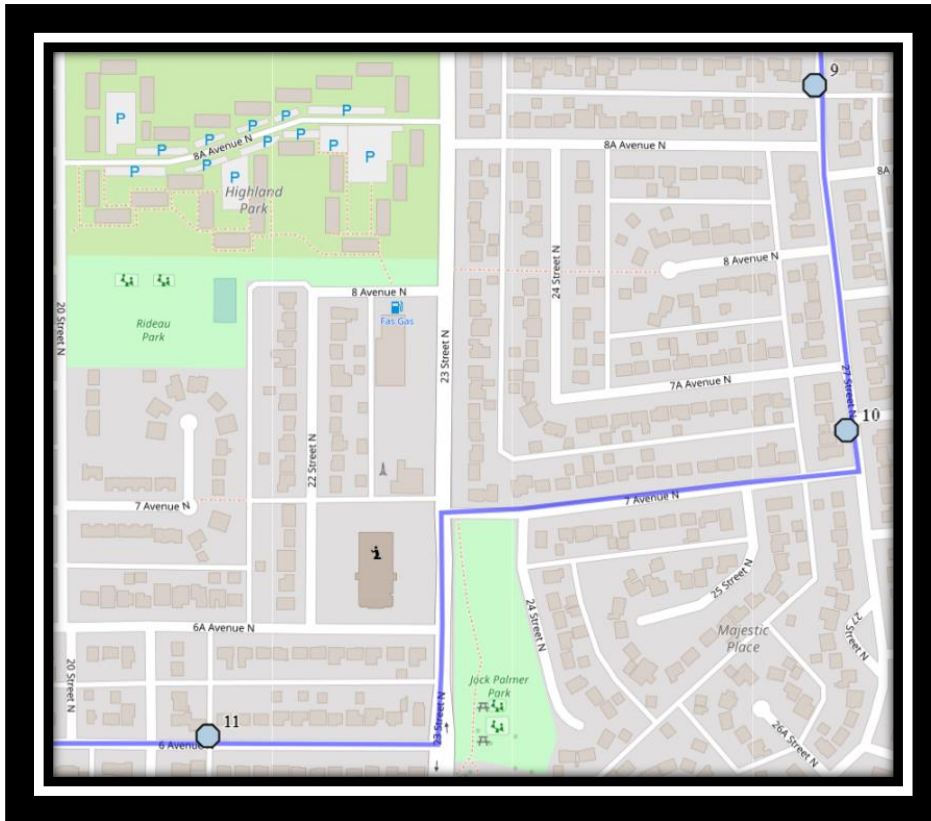

CFM N2

REVISED: August 15, 2023

EFFECTIVE: September 5, 2023

Catholic Central High East – 405 18 Street South – (403) 327-4596

St. Francis Middle School – 333 18 Street South – (403) 327-3402

Ecole St. Mary's – 422 20 Street South – (403) 327-3098

Please arrive 10 minutes before scheduled pick up and drop off times. Times shown may vary due to weather & traffic conditions.
Bus routes and maps are subject to change. For the most up-to-date version, visit www.southland.ca/lethbridge.