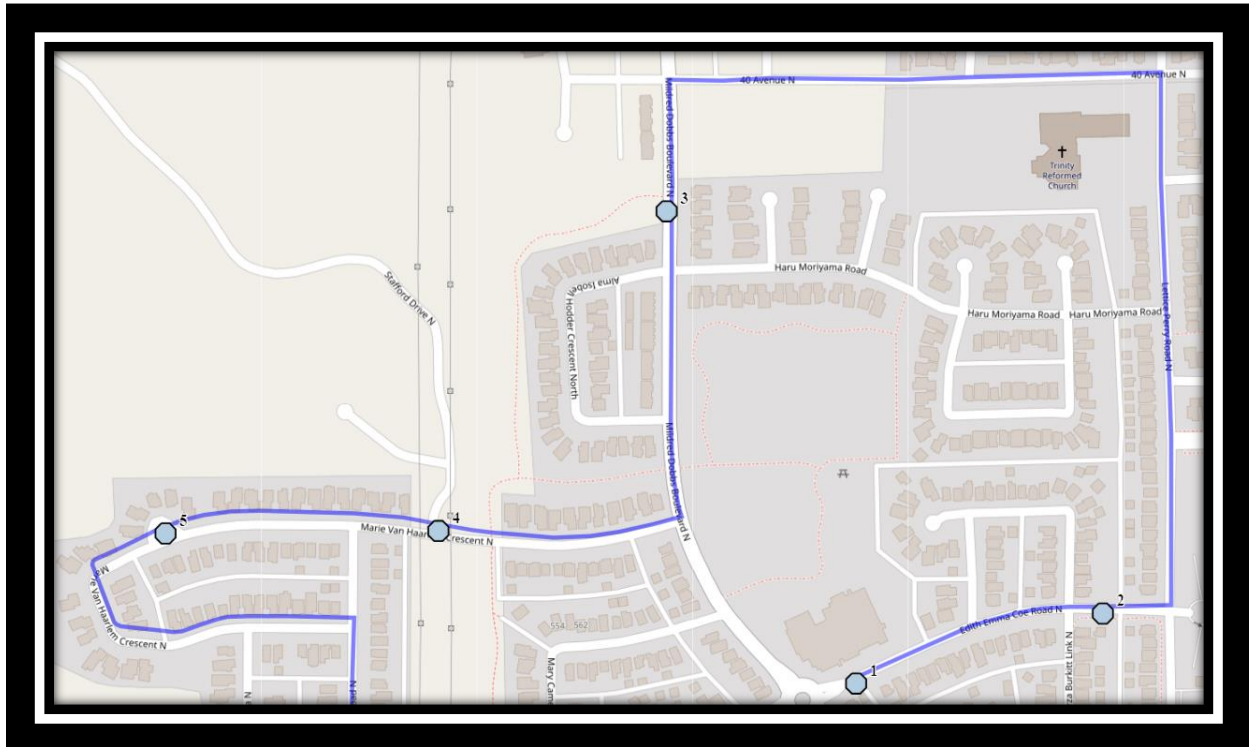

CFM N3

REVISED: August 15, 2022

EFFECTIVE: August 31, 2022

PM Route Same Direction as AM

Catholic Central High East – 405 18 Street South – (403) 327-4596

St. Francis Middle School – 333 18 Street South – (403) 327-3402

Ecole St. Mary's – 422 20 Street South – (403) 327-3098

Please arrive 10 minutes before scheduled pick up and drop off times. Times shown may vary due to weather & traffic conditions.
Bus routes and maps are subject to change. For the most up-to-date version, visit www.southland.ca/lethbridge.