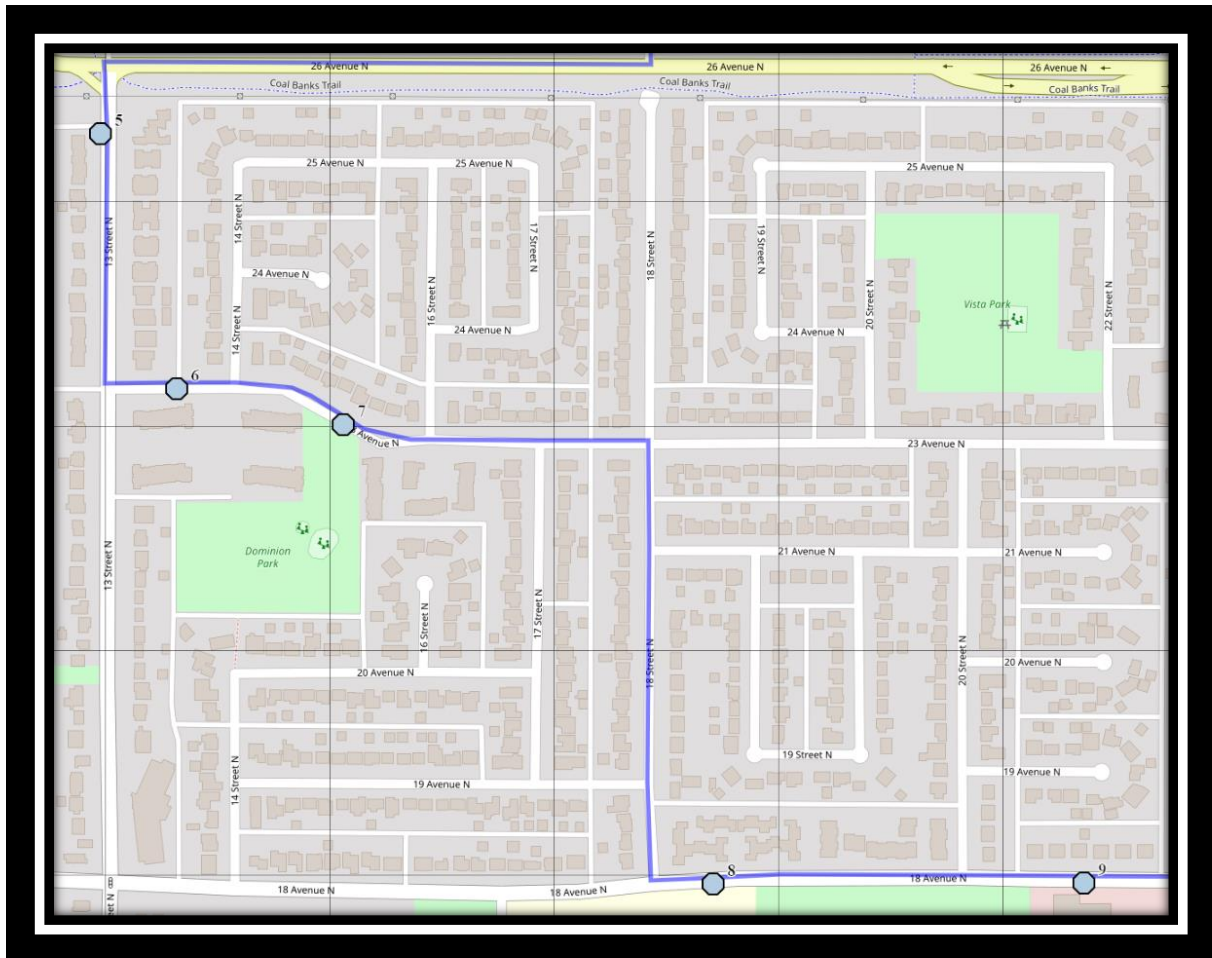

CFM N4

REVISED: August 15, 2023

EFFECTIVE: September 5, 2023

Catholic Central High East – 405 18 Street South – (403) 327-4596

St. Francis Middle School – 333 18 Street South – (403) 327-3402

Ecole St. Mary's – 422 20 Street South – (403) 327-3098

Please arrive 10 minutes before scheduled pick up and drop off times. Times shown may vary due to weather & traffic conditions.
Bus routes and maps are subject to change. For the most up-to-date version, visit www.southland.ca/lethbridge.