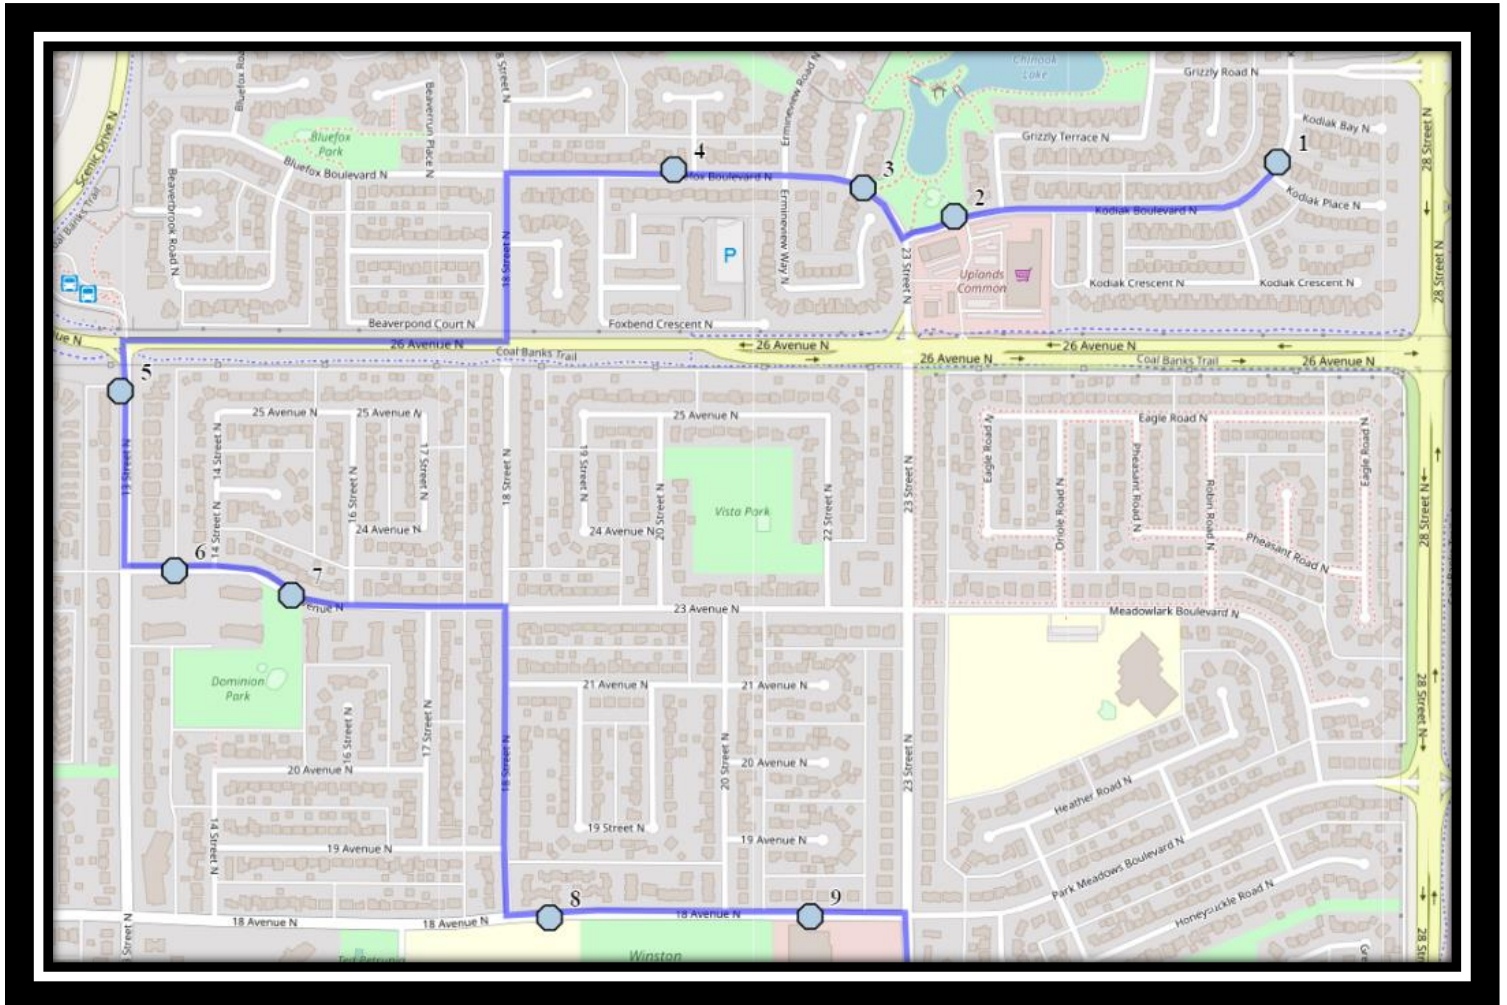

CFM N4

REVISED: August 15, 2023

EFFECTIVE: September 5, 2023

PM Route Same Direction as AM

Catholic Central High East – 405 18 Street South – (403) 327-4596

St. Francis Middle School – 333 18 Street South – (403) 327-3402

Ecole St. Mary’s – 422 20 Street South – (403) 327-3098

Please arrive 10 minutes before scheduled pick up and drop off times. Times shown may vary due to weather & traffic conditions.
Bus routes and maps are subject to change. For the most up-to-date version, visit www.southland.ca/lethbridge.