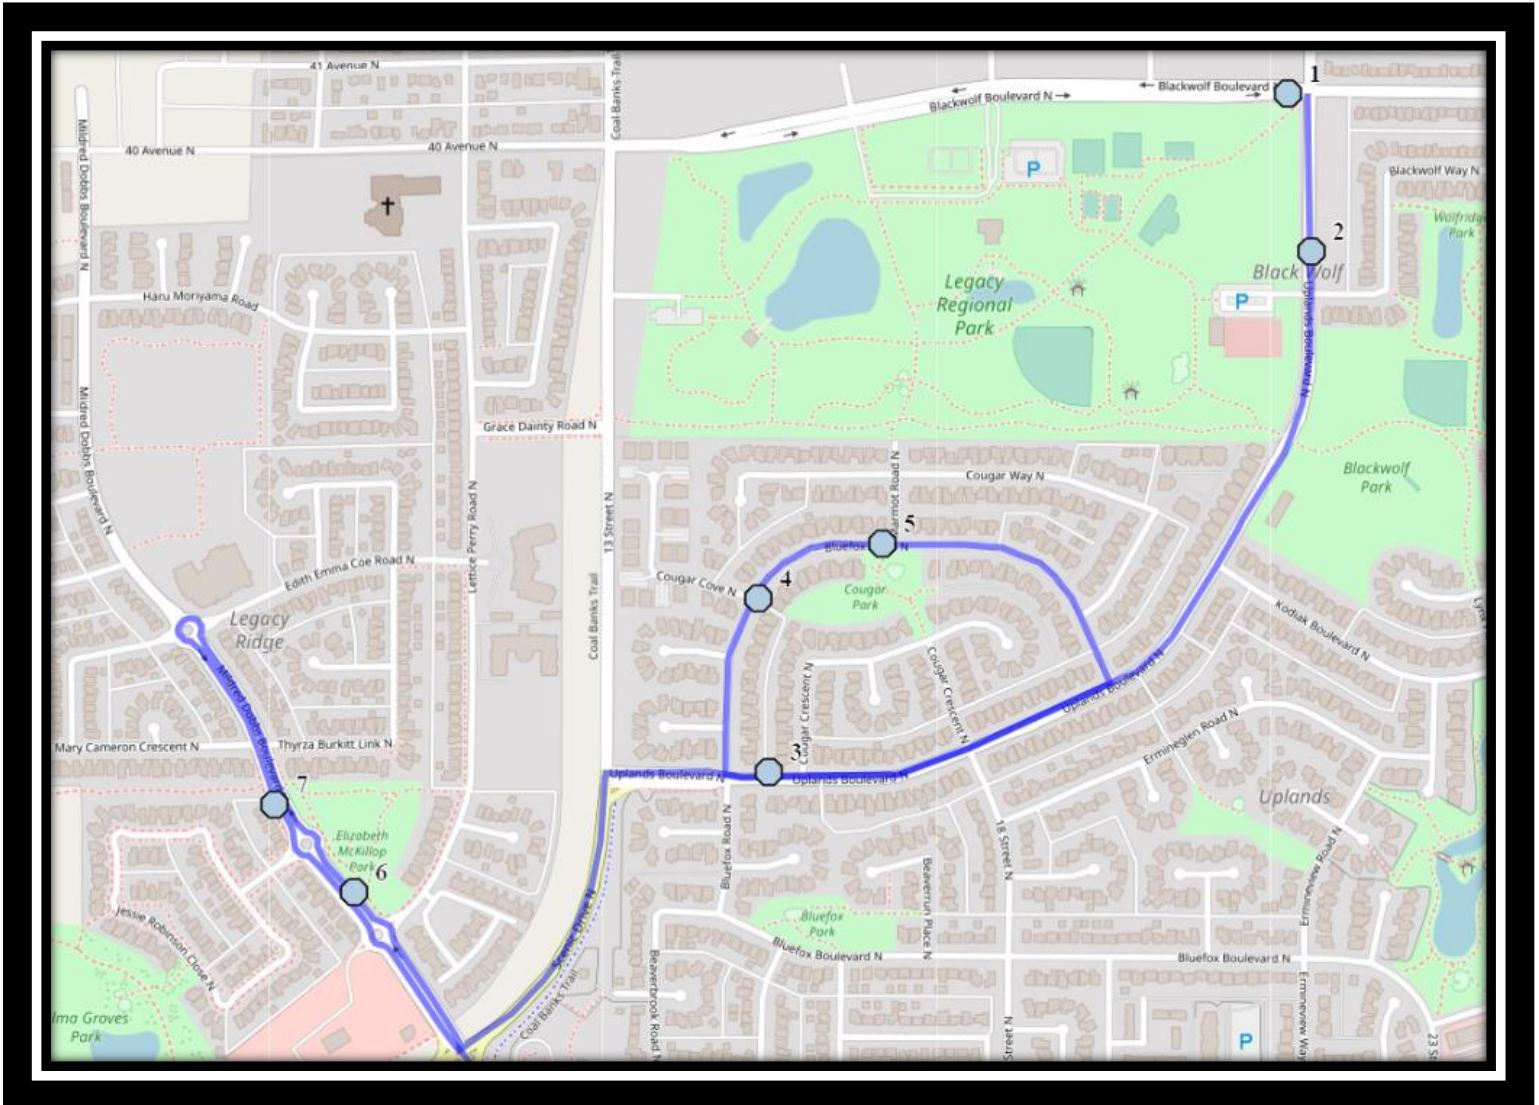

CFM N7

REVISED: August 15, 2023

EFFECTIVE: September 5, 2023

PM Route Same Direction as AM

Catholic Central High East – 405 18 Street South – (403) 327-4596

St. Francis Middle School – 333 18 Street South – (403) 327-3402

Ecole St. Mary’s – 422 20 Street South – (403) 327-3098

Please arrive 10 minutes before scheduled pick up and drop off times. Times shown may vary due to weather & traffic conditions.
Bus routes and maps are subject to change. For the most up-to-date version, visit www.southland.ca/lethbridge.