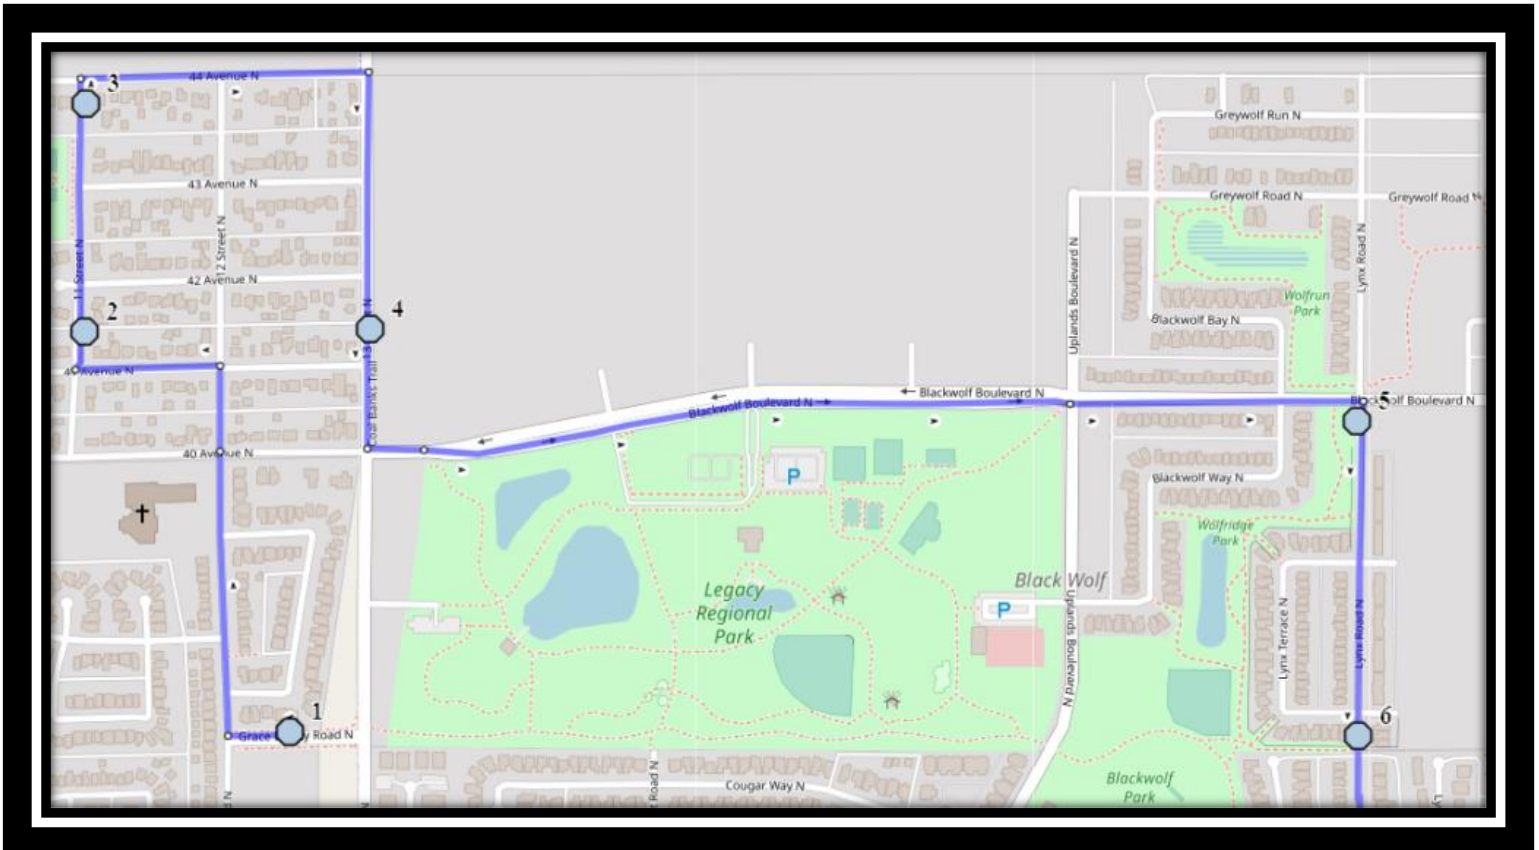

CFM N8

REVISED: August 15, 2023

EFFECTIVE: September 5, 2023

PM Route Same Direction as AM

Catholic Central High East – 405 18 Street South – (403) 327-4596

St. Francis Middle School – 333 18 Street South – (403) 327-3402

Ecole St. Mary's – 422 20 Street South – (403) 327-3098

Please arrive 10 minutes before scheduled pick up and drop off times. Times shown may vary due to weather & traffic conditions.
Bus routes and maps are subject to change. For the most up-to-date version, visit www.southland.ca/lethbridge.