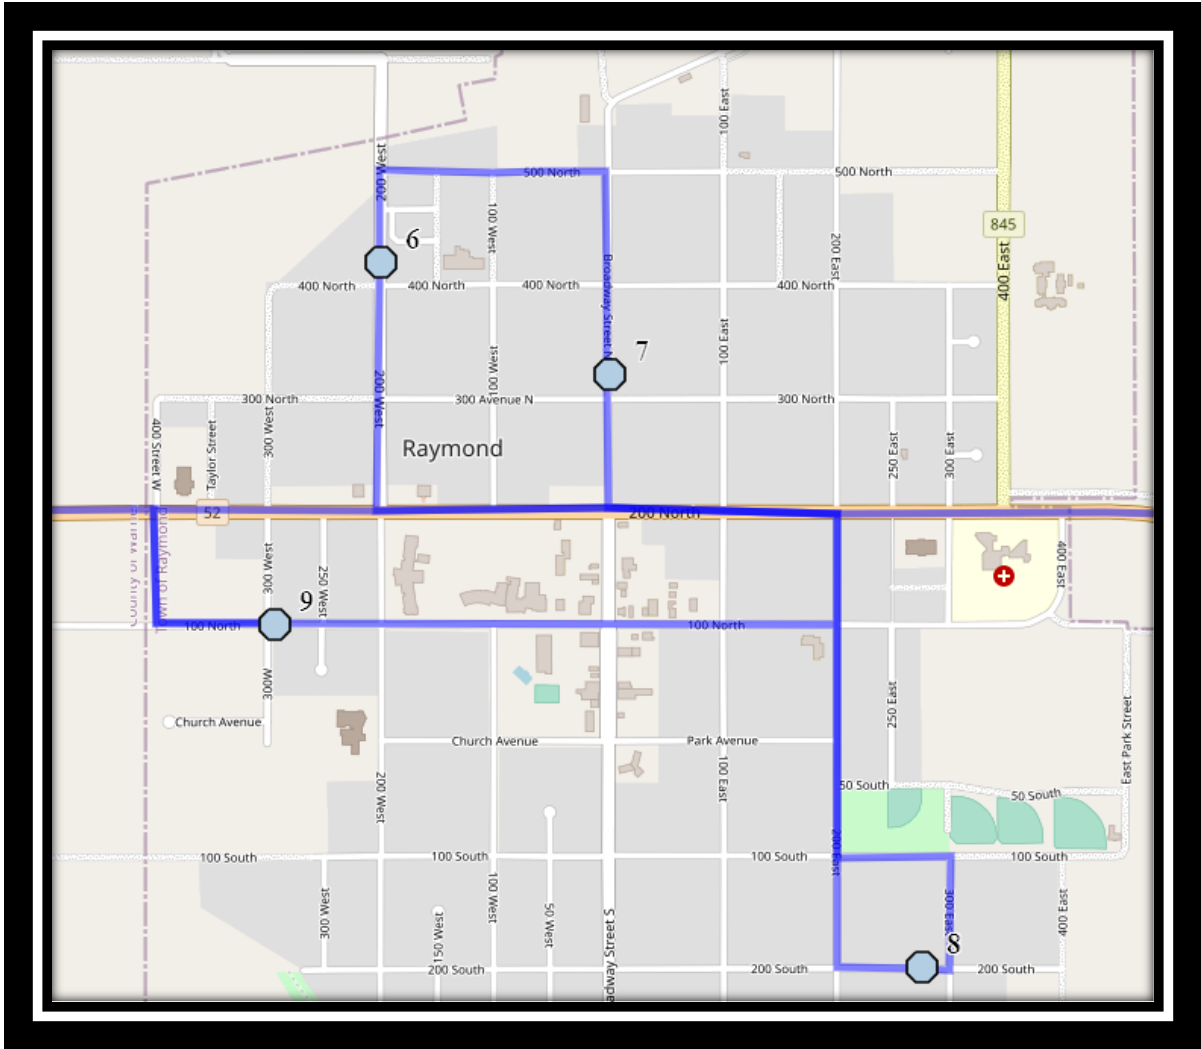

CFM Raymond/Stirling

REVISED: August 15th, 2023

EFFECTIVE: September 5th, 2023

Catholic Central High East – 405 18 Street South – (403) 327-4596
St. Francis Middle School – 333 18 Street South – (403) 327-3402
Ecole St. Mary’s – 422 20 Street South – (403) 327-3098

Please arrive 10 minutes before scheduled pick up and drop off times. Times shown may vary due to weather & traffic conditions.
Bus routes and maps are subject to change. For the most up-to-date version, visit www.southland.ca/lethbridge.