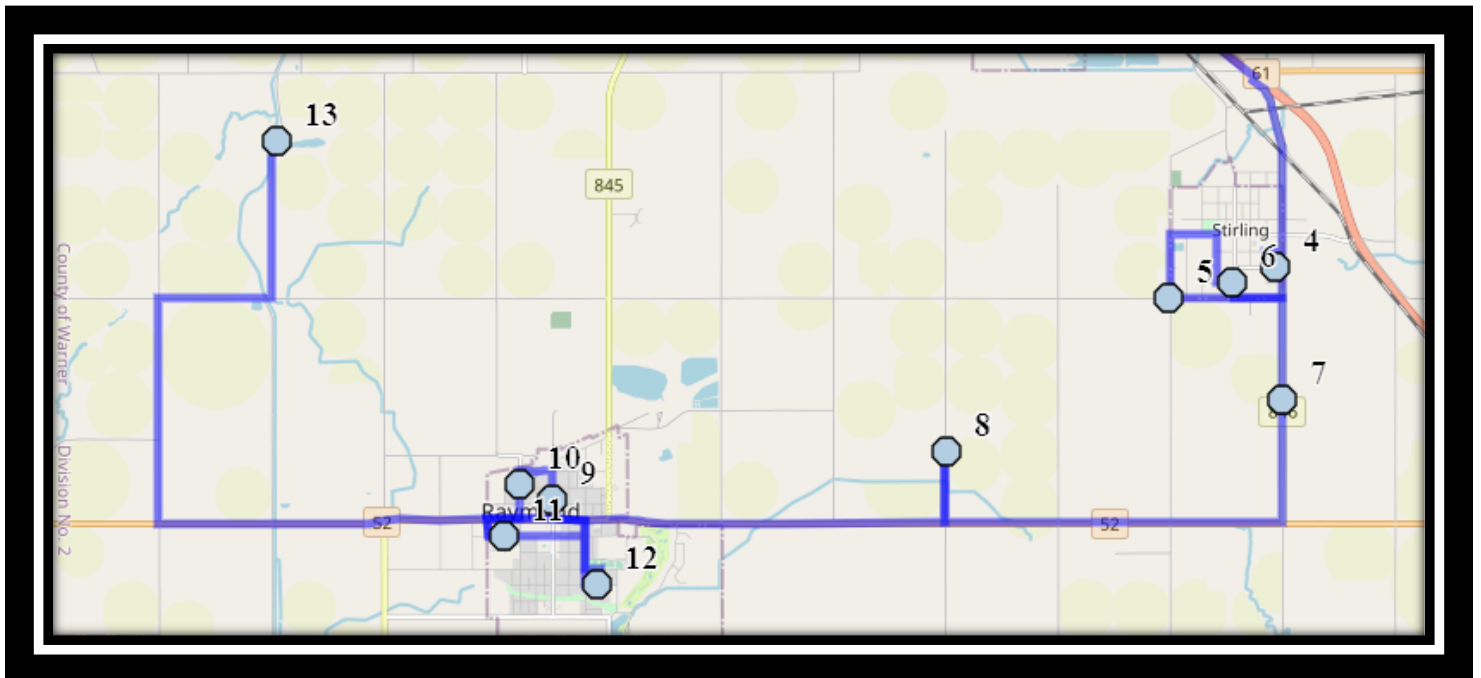

CFM Raymond/Stirling

REVISED: August 15th, 2023

EFFECTIVE: September 5th, 2023

PM Route

Catholic Central High East – 405 18 Street South – (403) 327-4596

St. Francis Middle School – 333 18 Street South – (403) 327-3402

Ecole St. Mary's – 422 20 Street South – (403) 327-3098

Please arrive 10 minutes before scheduled pick up and drop off times. Times shown may vary due to weather & traffic conditions.
Bus routes and maps are subject to change. For the most up-to-date version, visit www.southland.ca/lethbridge.