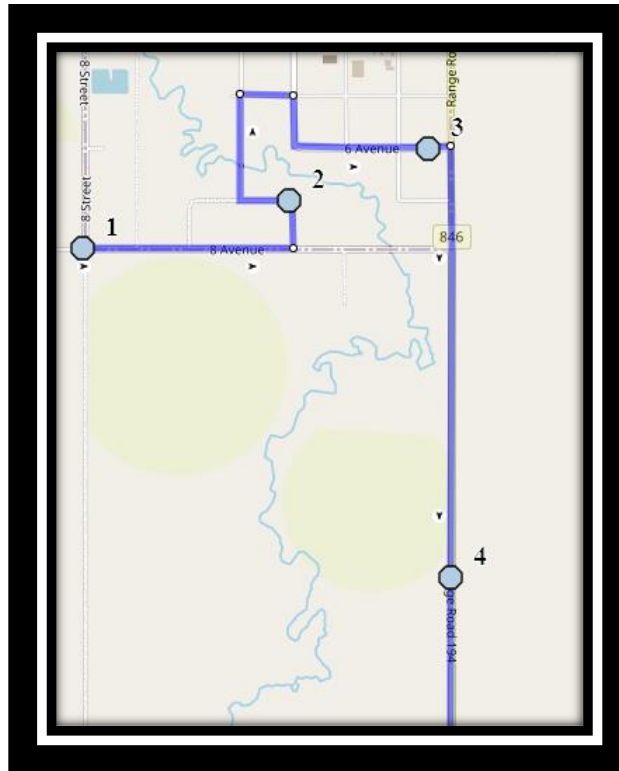

CFM Raymond/Stirling

REVISED: August 15th, 2023

EFFECTIVE: September 5th, 2023

PM Route Same Direction as AM

Catholic Central High East – 405 18 Street South – (403) 327-4596

St. Francis Middle School – 333 18 Street South – (403) 327-3402

Ecole St. Mary's – 422 20 Street South – (403) 327-3098

Please arrive 10 minutes before scheduled pick up and drop off times. Times shown may vary due to weather & traffic conditions.
Bus routes and maps are subject to change. For the most up-to-date version, visit www.southland.ca/lethbridge.

CFM Raymond/Stirling

REVISED: August 15th, 2023

EFFECTIVE: September 5th, 2023

Catholic Central High East – 405 18 Street South – (403) 327-4596

St. Francis Middle School – 333 18 Street South – (403) 327-3402