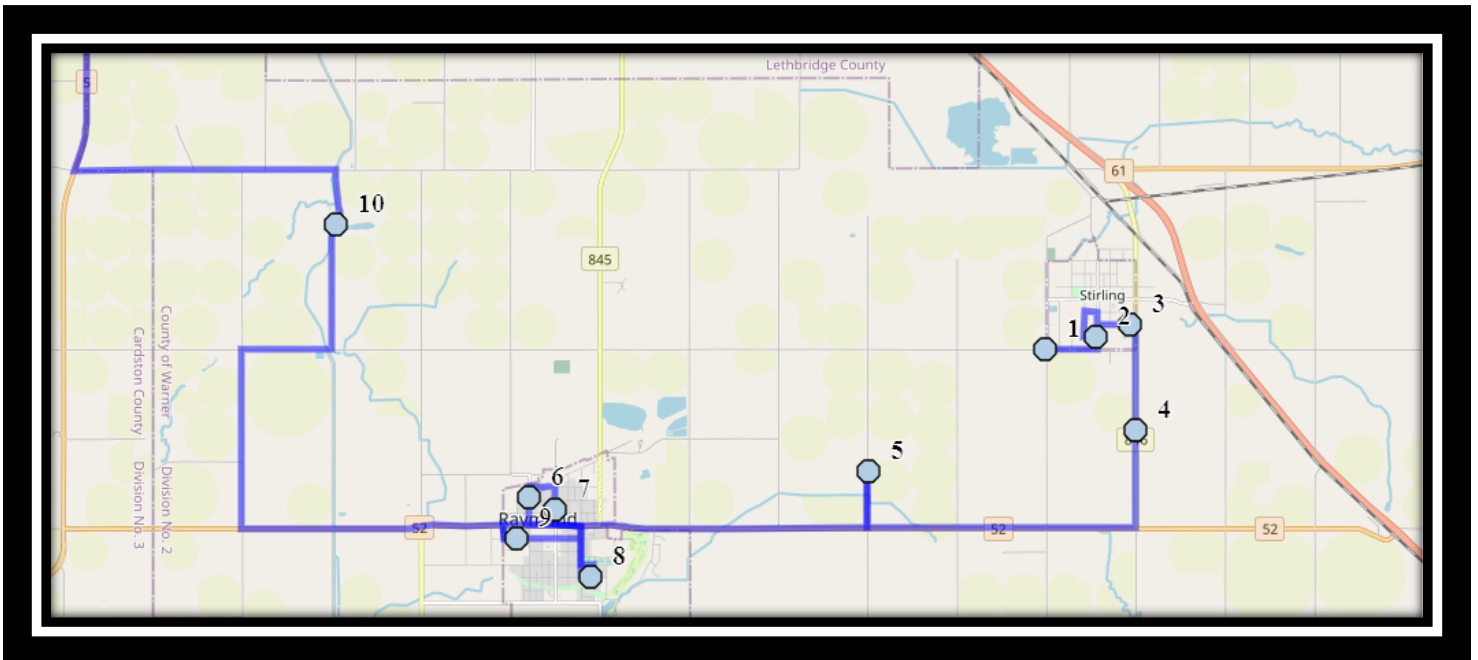

CFM Raymond/Stirling

REVISED: August 15th, 2023

EFFECTIVE: September 5th, 2023

PM Route Same Direction as AM

Catholic Central High East – 405 18 Street South – (403) 327-4596

St. Francis Middle School – 333 18 Street South – (403) 327-3402

Ecole St. Mary's – 422 20 Street South – (403) 327-3098

Please arrive 10 minutes before scheduled pick up and drop off times. Times shown may vary due to weather & traffic conditions.
Bus routes and maps are subject to change. For the most up-to-date version, visit www.southland.ca/lethbridge.

Please arrive 10 minutes before scheduled pick up and drop off times. Times shown may vary due to weather & traffic conditions.
Bus routes and maps are subject to change. For the most up-to-date version, visit www.southland.ca/lethbridge.