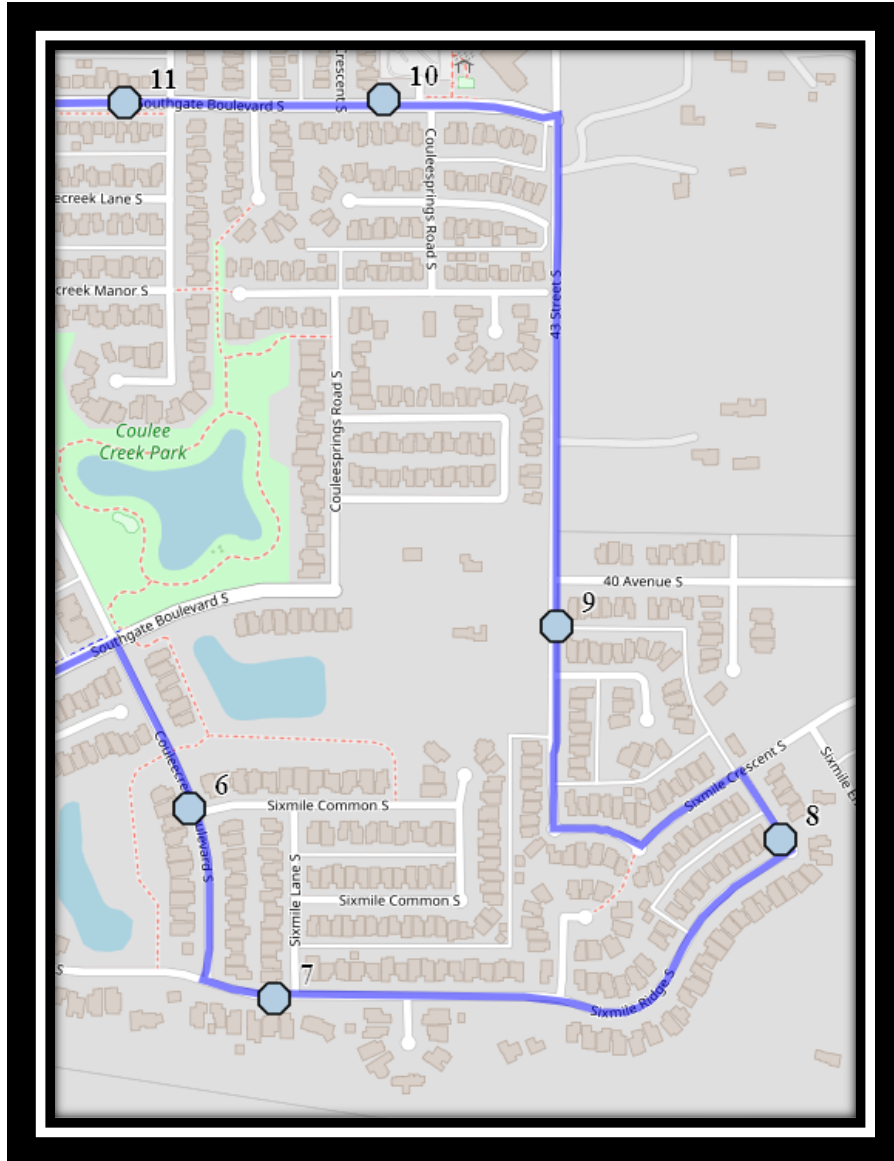

CFM S1

REVISED: August 15th, 2023

EFFECTIVE: September 5th, 2023

Catholic Central High East – 405 18 Street South – (403) 327-4596

St. Francis Middle School – 333 18 Street South – (403) 327-3402

Ecole St. Mary's – 422 20 Street South – (403) 327-3098

Please arrive 10 minutes before scheduled pick up and drop off times. Times shown may vary due to weather & traffic conditions.
Bus routes and maps are subject to change. For the most up-to-date version, visit www.southland.ca/lethbridge.