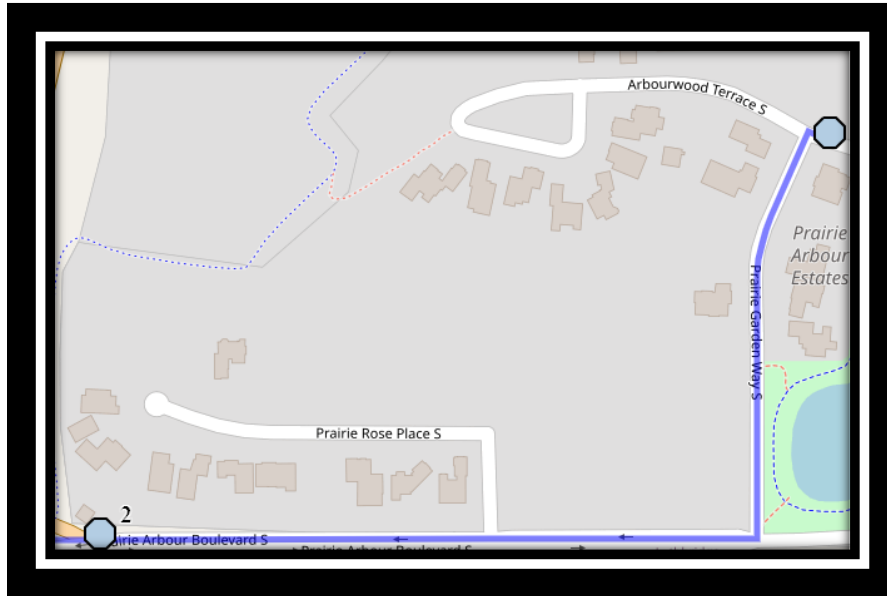

CFM S1

REVISED: August 15th, 2023

EFFECTIVE: September 5th, 2023

Catholic Central High East – 405 18 Street South – (403) 327-4596

St. Francis Middle School – 333 18 Street South – (403) 327-3402

Ecole St. Mary's – 422 20 Street South – (403) 327-3098

Please arrive 10 minutes before scheduled pick up and drop off times. Times shown may vary due to weather & traffic conditions.
Bus routes and maps are subject to change. For the most up-to-date version, visit www.southland.ca/lethbridge.