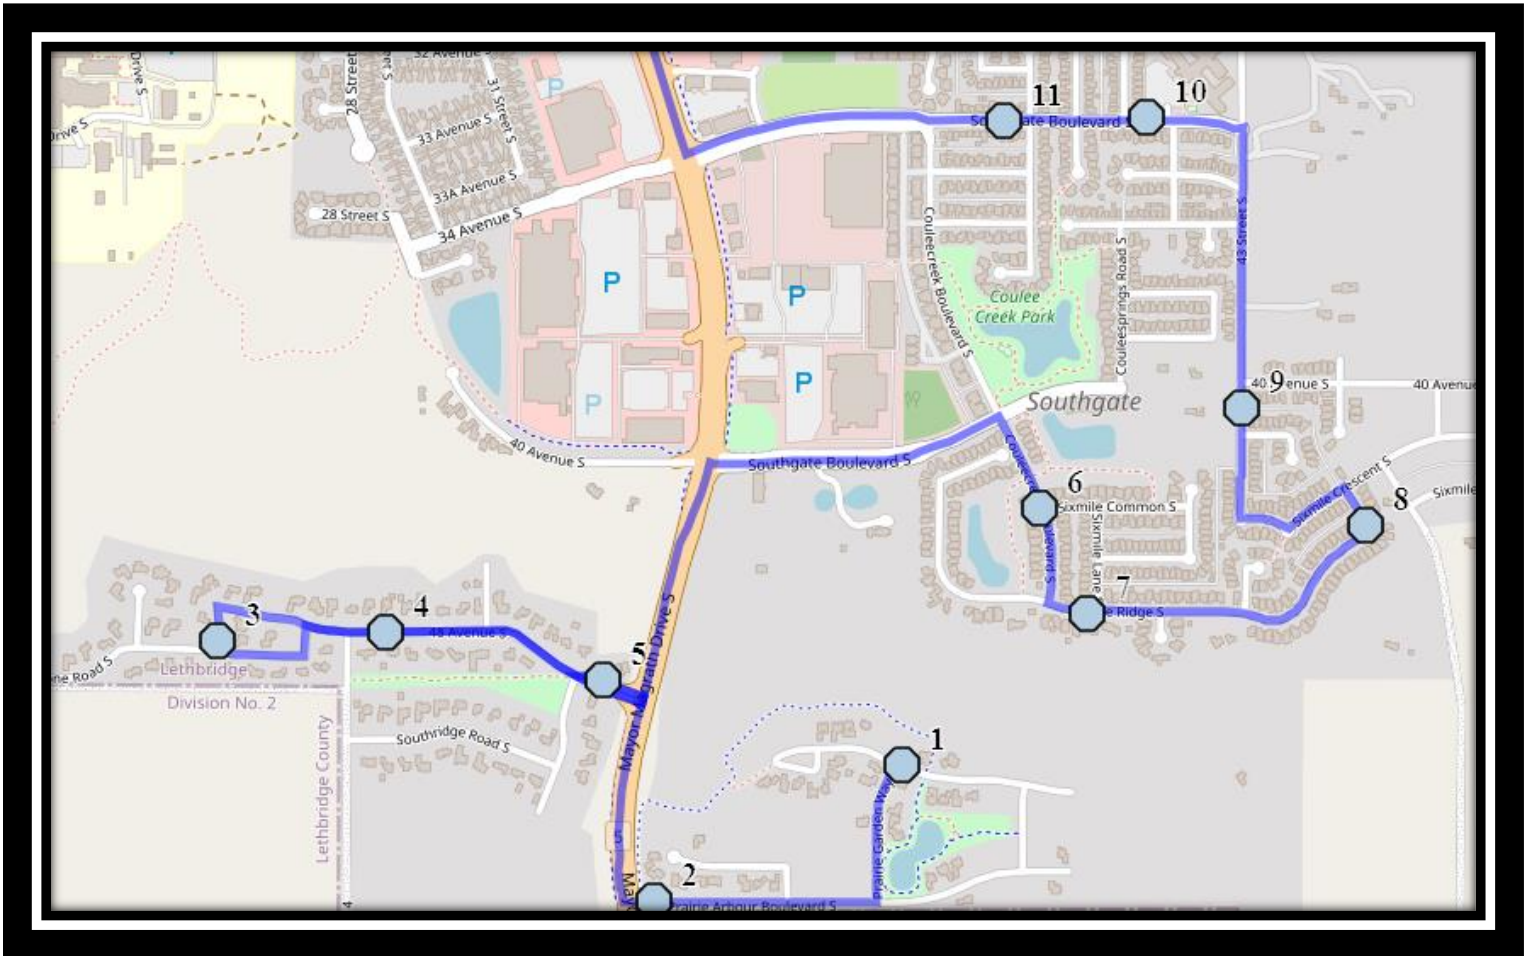

CFM S1

REVISED: August 15th, 2023

EFFECTIVE: September 5th, 2023

PM Route Reverse of AM.

Catholic Central High East – 405 18 Street South – (403) 327-4596

St. Francis Middle School – 333 18 Street South – (403) 327-3402

Ecole St. Mary's – 422 20 Street South – (403) 327-3098

Please arrive 10 minutes before scheduled pick up and drop off times. Times shown may vary due to weather & traffic conditions.
Bus routes and maps are subject to change. For the most up-to-date version, visit www.southland.ca/lethbridge.