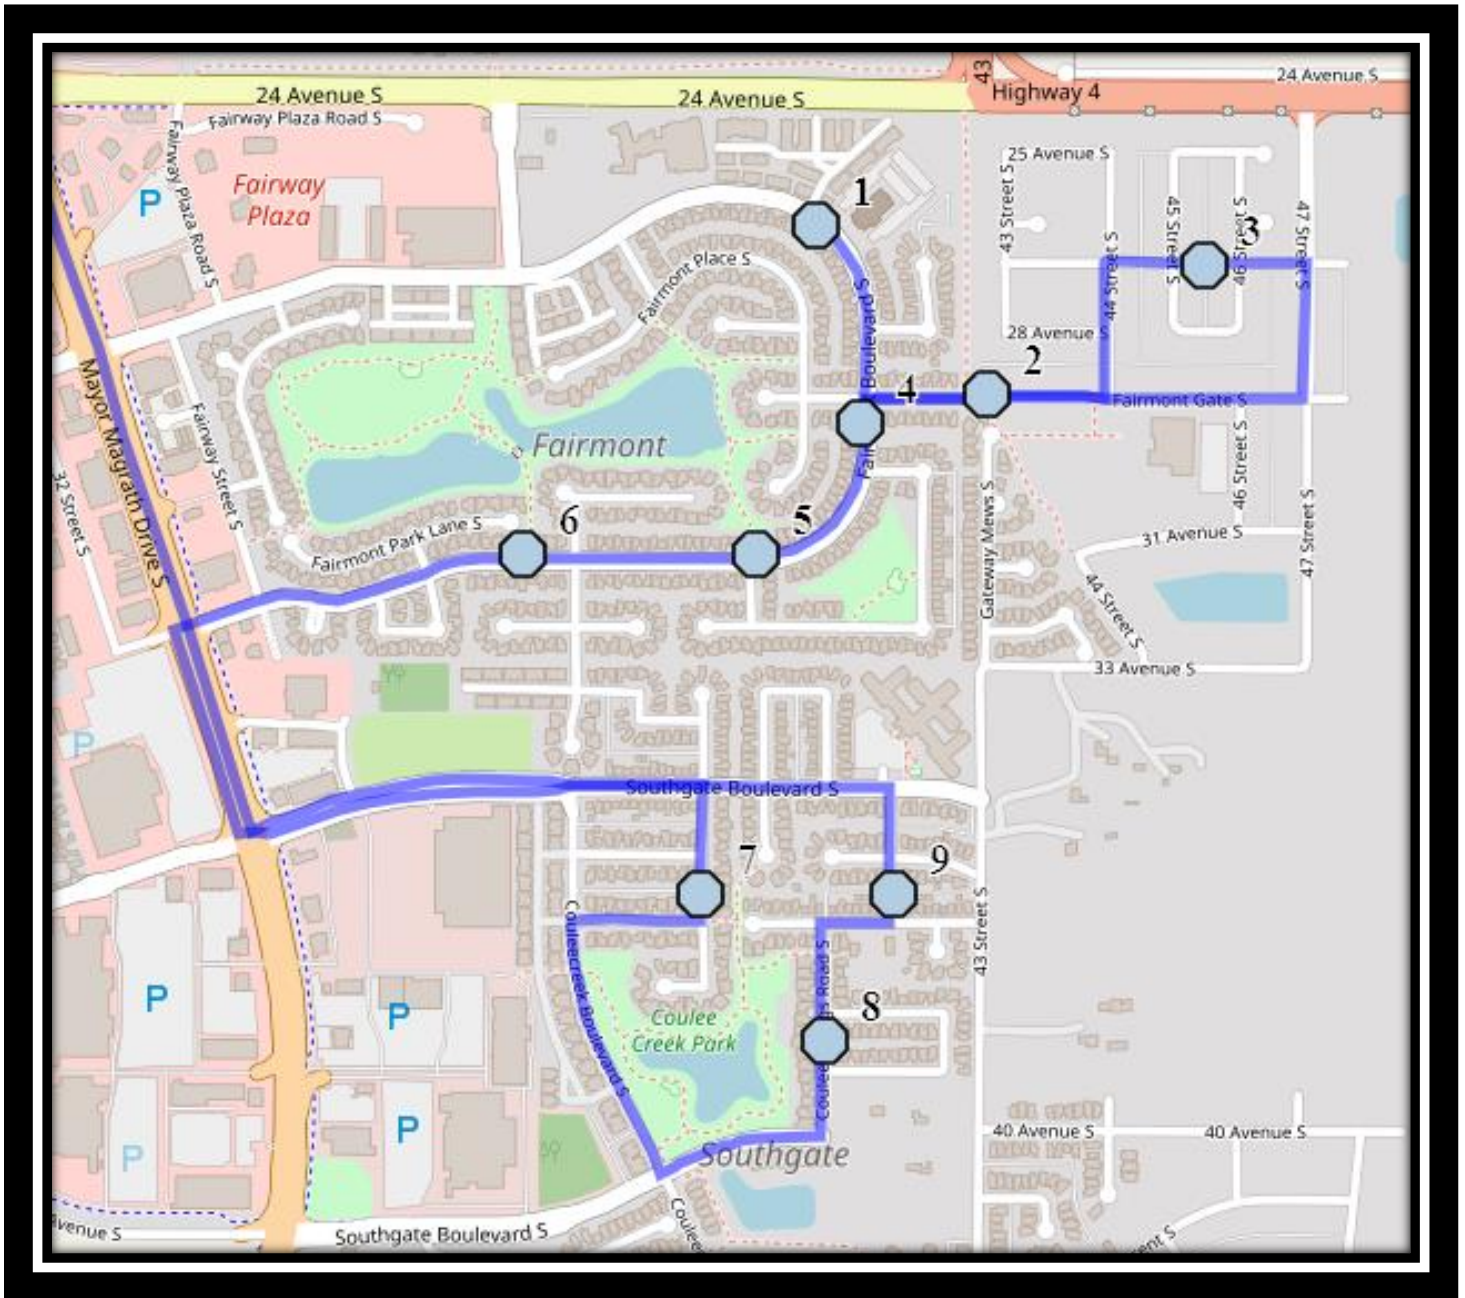

CFM S2

REVISED: August 15th, 2023

EFFECTIVE: September 5th, 2023

PM Route Same Direction as AM

Catholic Central High East – 405 18 Street South – (403) 327-4596

St. Francis Middle School – 333 18 Street South – (403) 327-3402

Ecole St. Mary’s – 422 20 Street South – (403) 327-3098

Please arrive 10 minutes before scheduled pick up and drop off times. Times shown may vary due to weather & traffic conditions.
Bus routes and maps are subject to change. For the most up-to-date version, visit www.southland.ca/lethbridge.