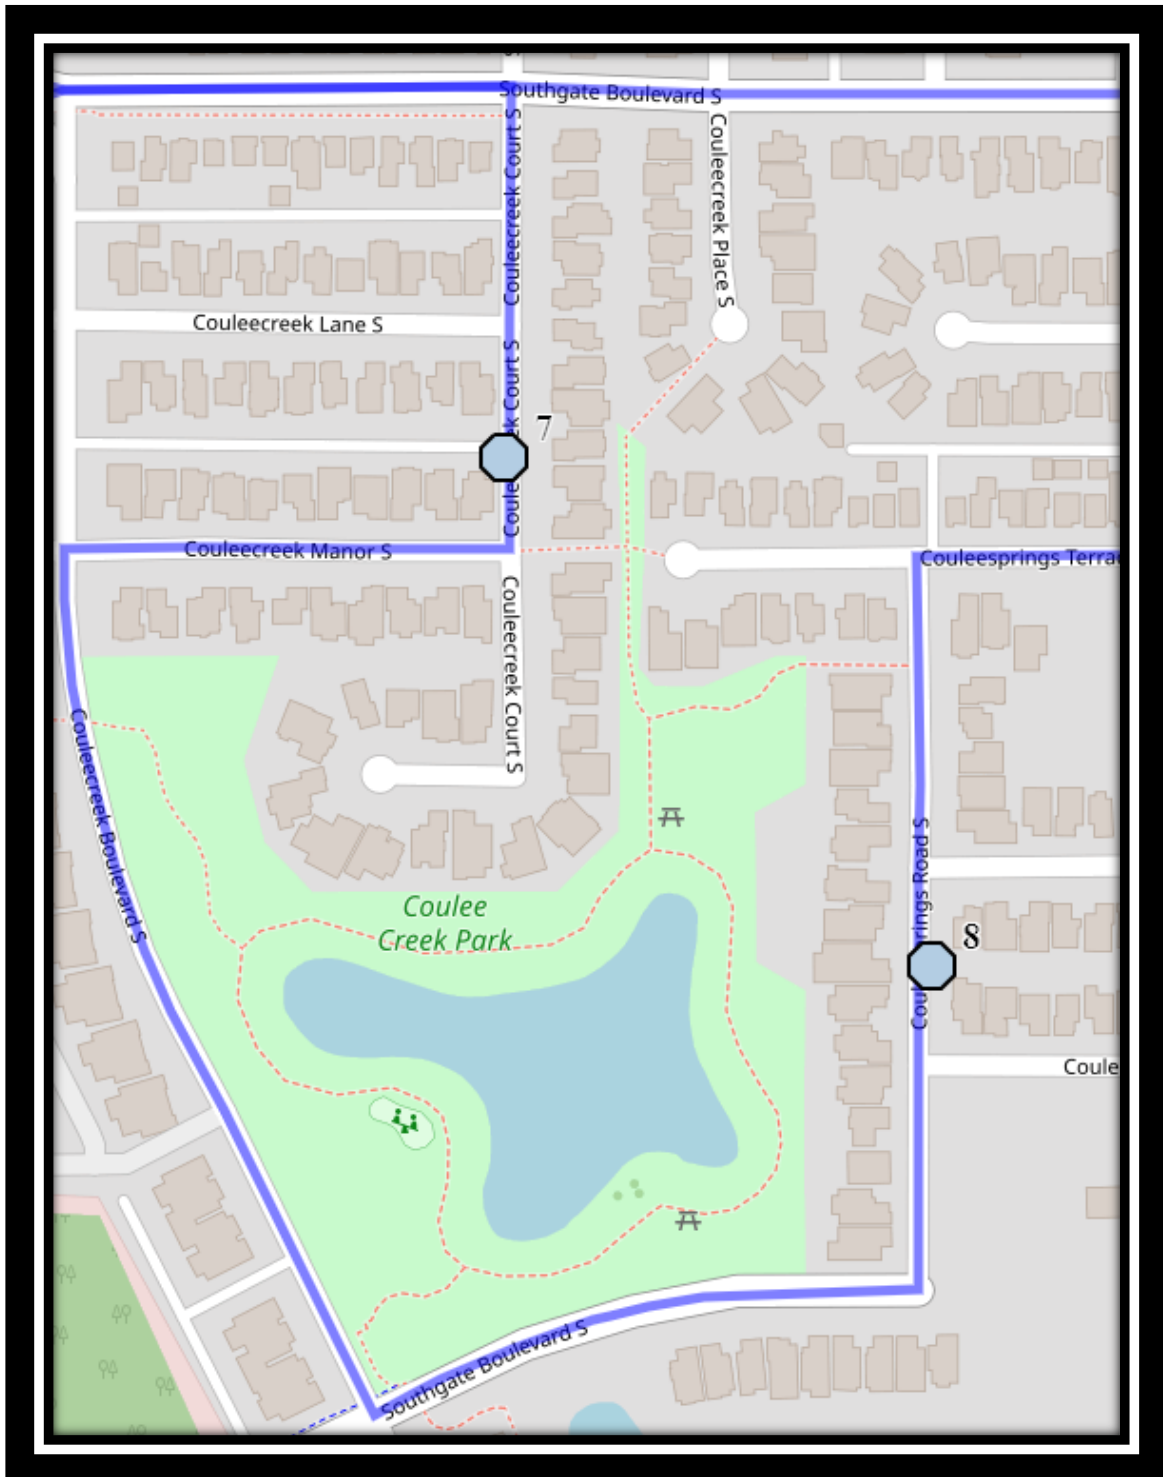

CFM S2

REVISED: August 15th, 2023

EFFECTIVE: September 5th, 2023

Catholic Central High East – 405 18 Street South – (403) 327-4596

St. Francis Middle School – 333 18 Street South – (403) 327-3402

Ecole St. Mary's – 422 20 Street South – (403) 327-3098

Please arrive 10 minutes before scheduled pick up and drop off times. Times shown may vary due to weather & traffic conditions.
Bus routes and maps are subject to change. For the most up-to-date version, visit www.southland.ca/lethbridge.