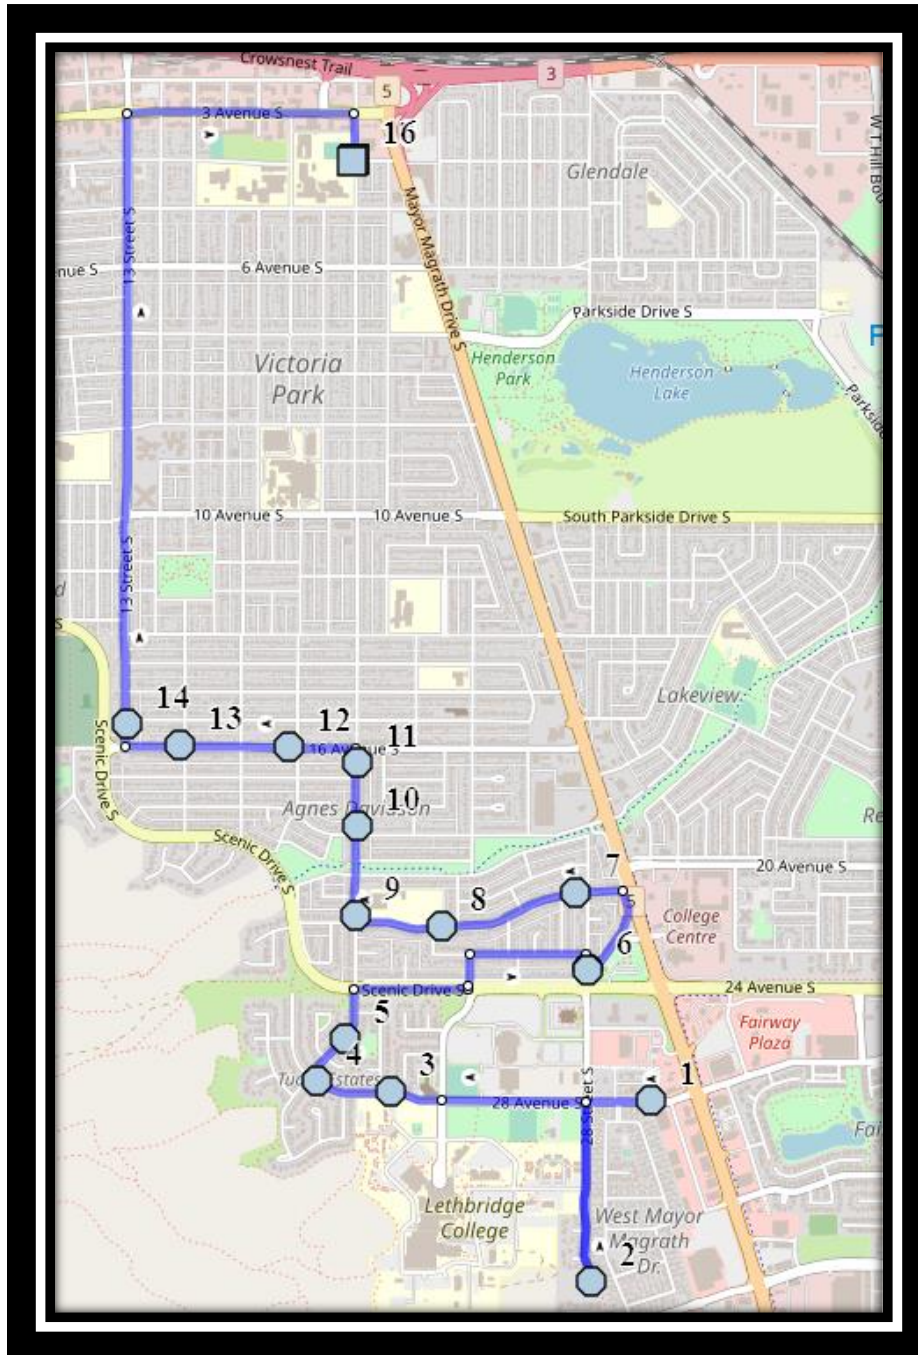

CFM S3

REVISED: August 16th, 2023

EFFECTIVE: September 5th, 2023

PM Route Same Direction as AM

Catholic Central High East – 405 18 Street South – (403) 327-4596

St. Francis Middle School – 333 18 Street South – (403) 327-3402

Ecole St. Mary's – 422 20 Street South – (403) 327-3098

Please arrive 10 minutes before scheduled pick up and drop off times. Times shown may vary due to weather & traffic conditions.
Bus routes and maps are subject to change. For the most up-to-date version, visit www.southland.ca/lethbridge.