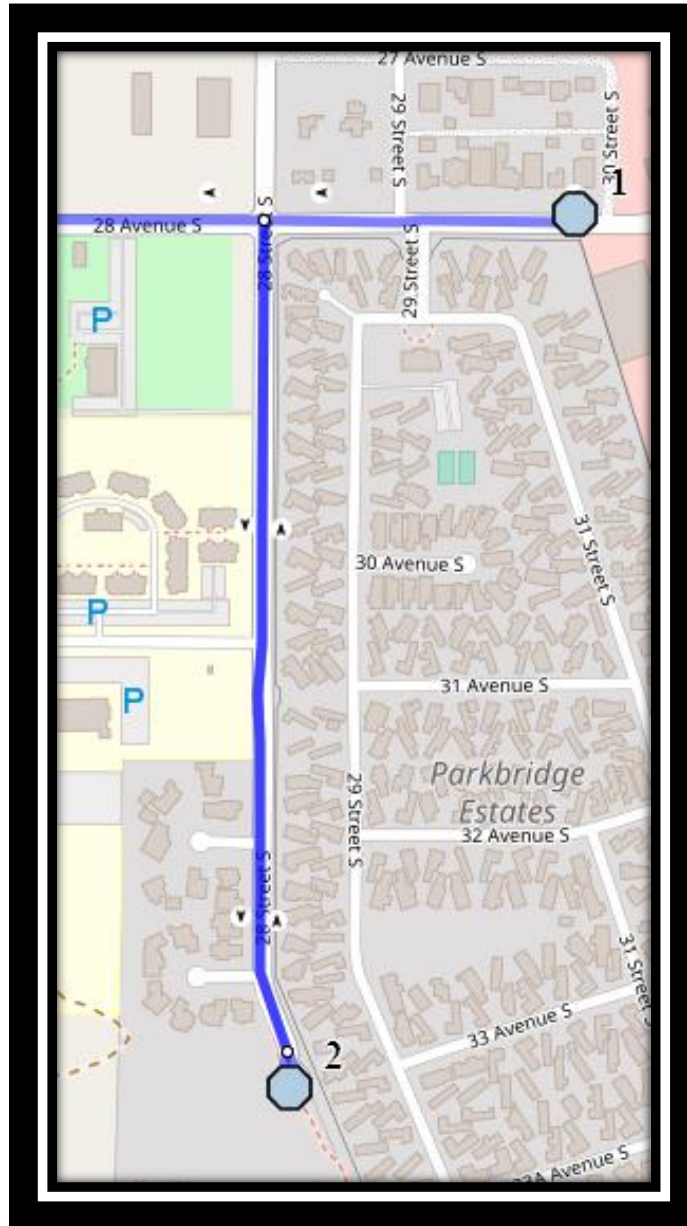

CFM S3

REVISED: August 16th, 2023

EFFECTIVE: September 5th, 2023

Catholic Central High East – 405 18 Street South – (403) 327-4596

St. Francis Middle School – 333 18 Street South – (403) 327-3402

Ecole St. Mary's – 422 20 Street South – (403) 327-3098

Please arrive 10 minutes before scheduled pick up and drop off times. Times shown may vary due to weather & traffic conditions.

Bus routes and maps are subject to change. For the most up-to-date version, visit www.southland.ca/lethbridge.