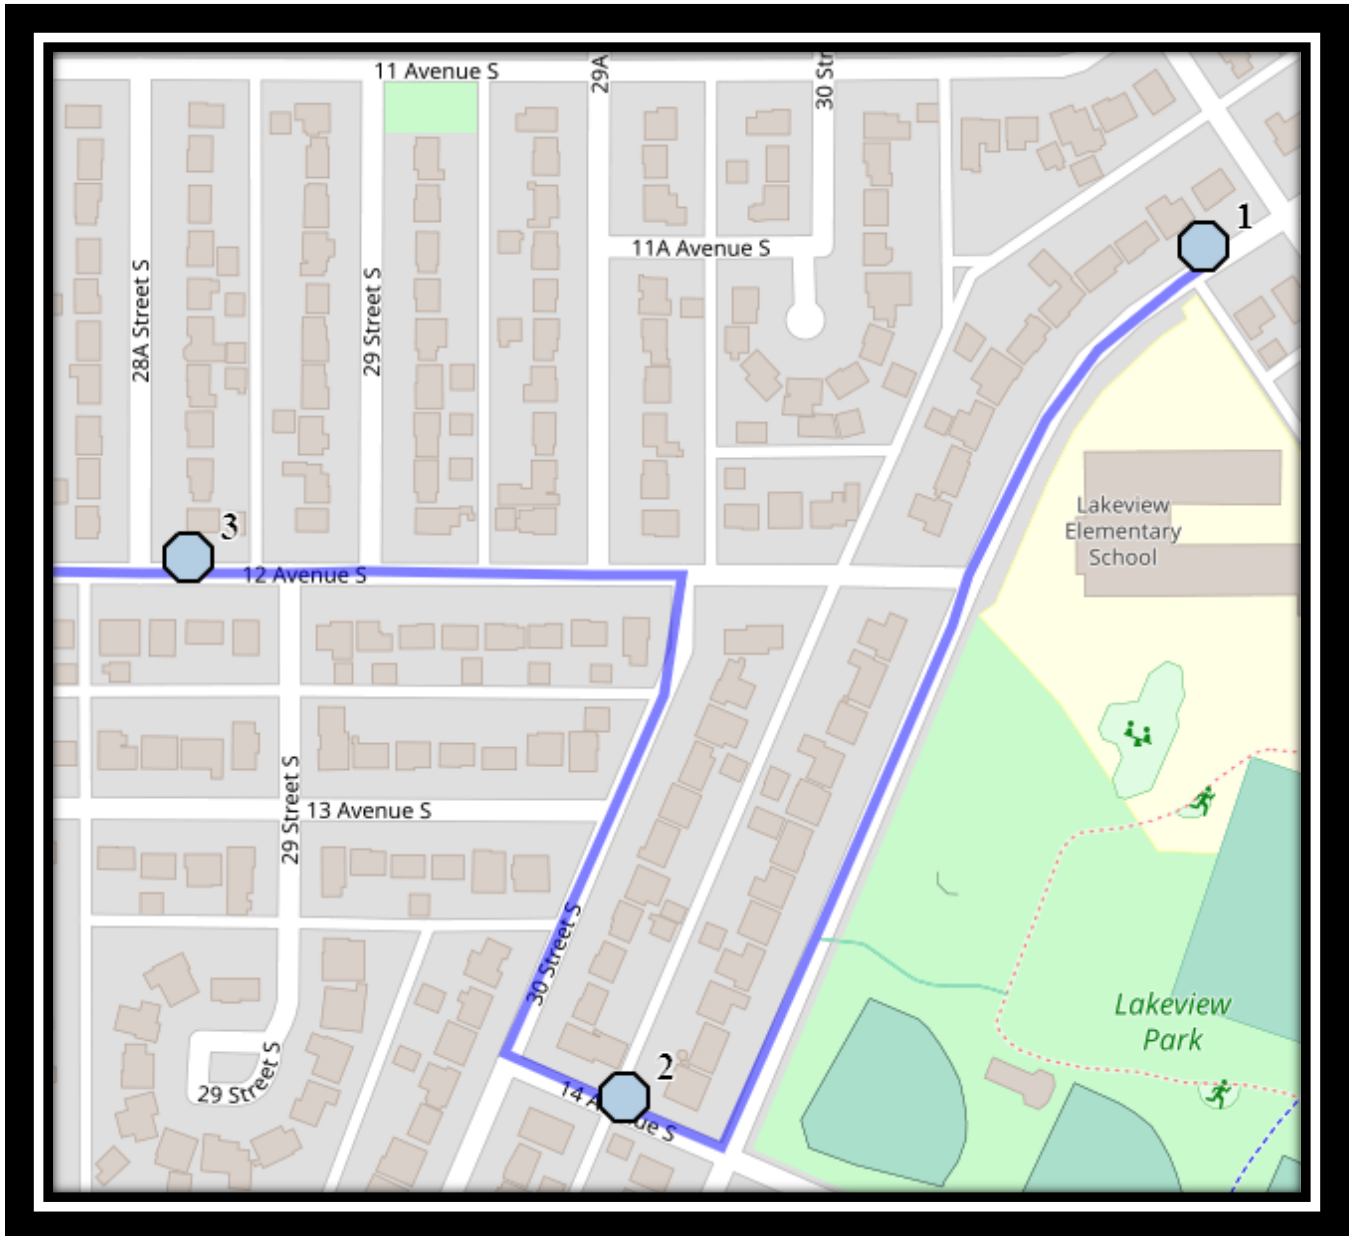

CFM S4

REVISED: August 16th, 2023

EFFECTIVE: September 5th, 2023

Catholic Central High East – 405 18 Street South – (403) 327-4596

St. Francis Middle School – 333 18 Street South – (403) 327-3402

Ecole St. Mary's – 422 20 Street South – (403) 327-3098

Please arrive 10 minutes before scheduled pick up and drop off times. Times shown may vary due to weather & traffic conditions.
Bus routes and maps are subject to change. For the most up-to-date version, visit www.southland.ca/lethbridge.