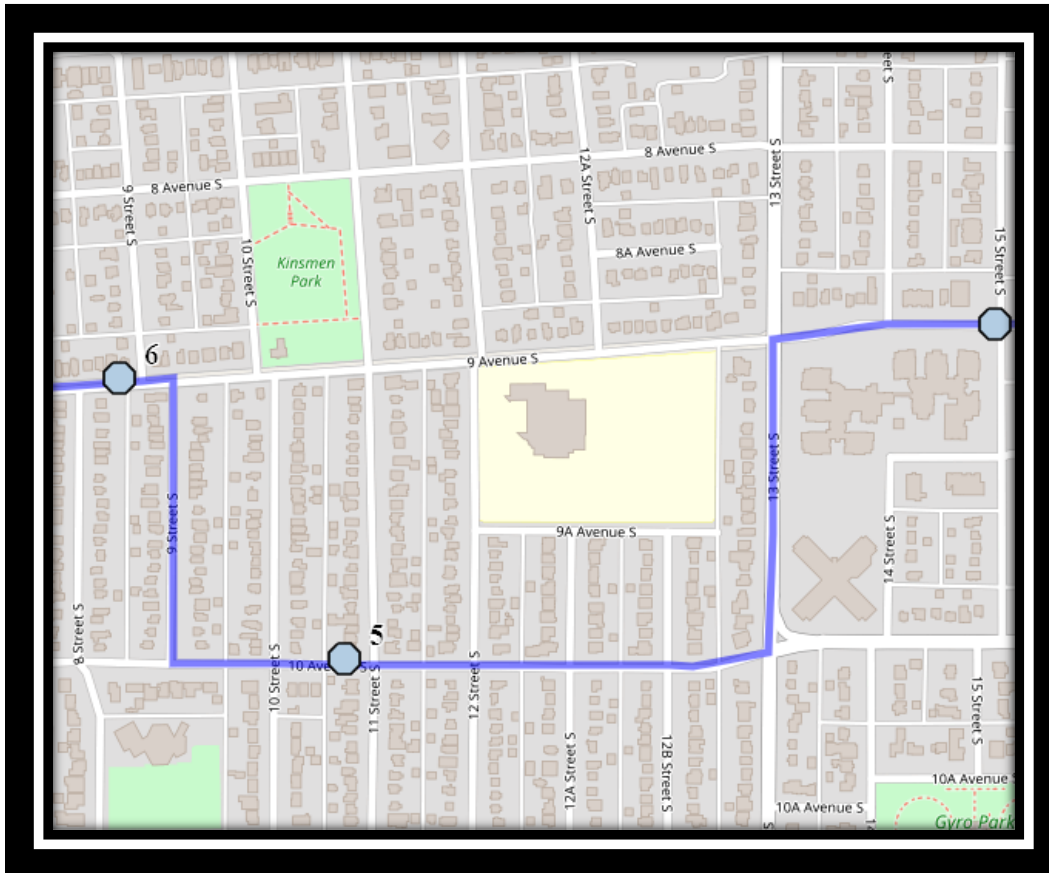

CFM S4

REVISED: August 16th, 2023

EFFECTIVE: September 5th, 2023

Catholic Central High East – 405 18 Street South – (403) 327-4596
St. Francis Middle School – 333 18 Street South – (403) 327-3402
Ecole St. Mary’s – 422 20 Street South – (403) 327-3098

Please arrive 10 minutes before scheduled pick up and drop off times. Times shown may vary due to weather & traffic conditions.
Bus routes and maps are subject to change. For the most up-to-date version, visit www.southland.ca/lethbridge.