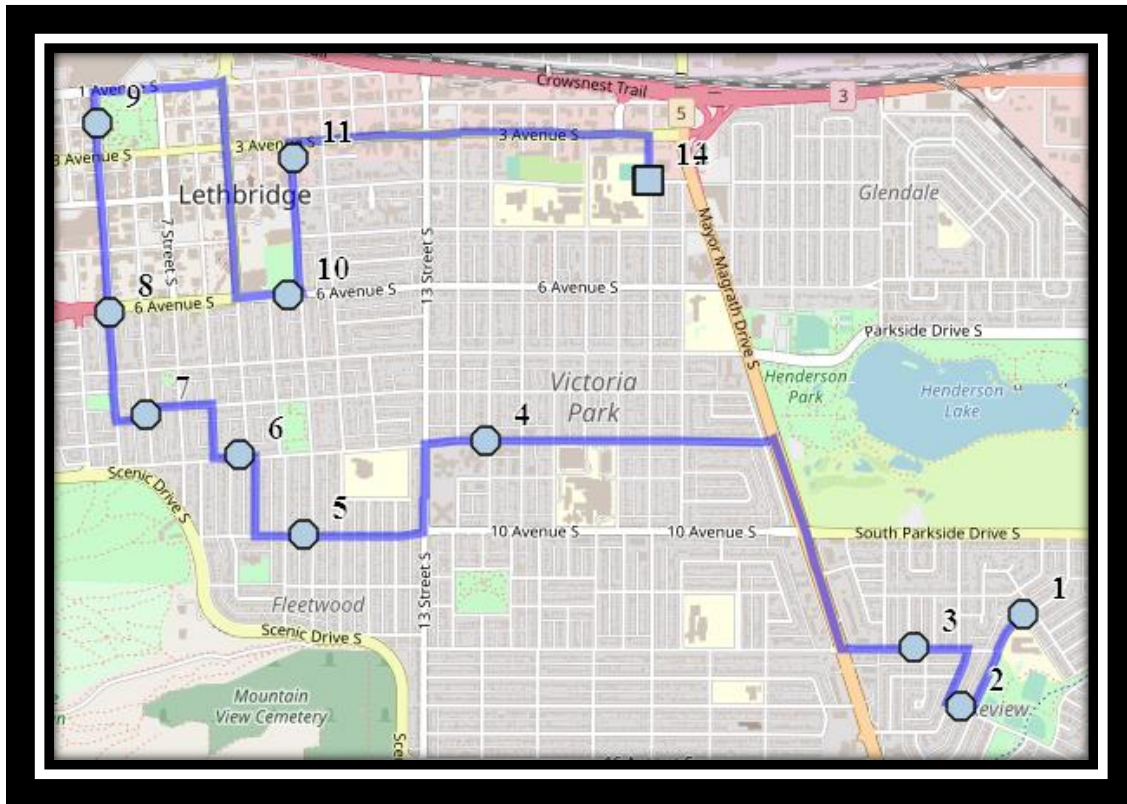

CFM S4

REVISED: August 16th, 2023

EFFECTIVE: September 5th, 2023

PM Route Same Direction as AM

Catholic Central High East – 405 18 Street South – (403) 327-4596

St. Francis Middle School – 333 18 Street South – (403) 327-3402

Ecole St. Mary's – 422 20 Street South – (403) 327-3098

Please arrive 10 minutes before scheduled pick up and drop off times. Times shown may vary due to weather & traffic conditions.
Bus routes and maps are subject to change. For the most up-to-date version, visit www.southland.ca/lethbridge.