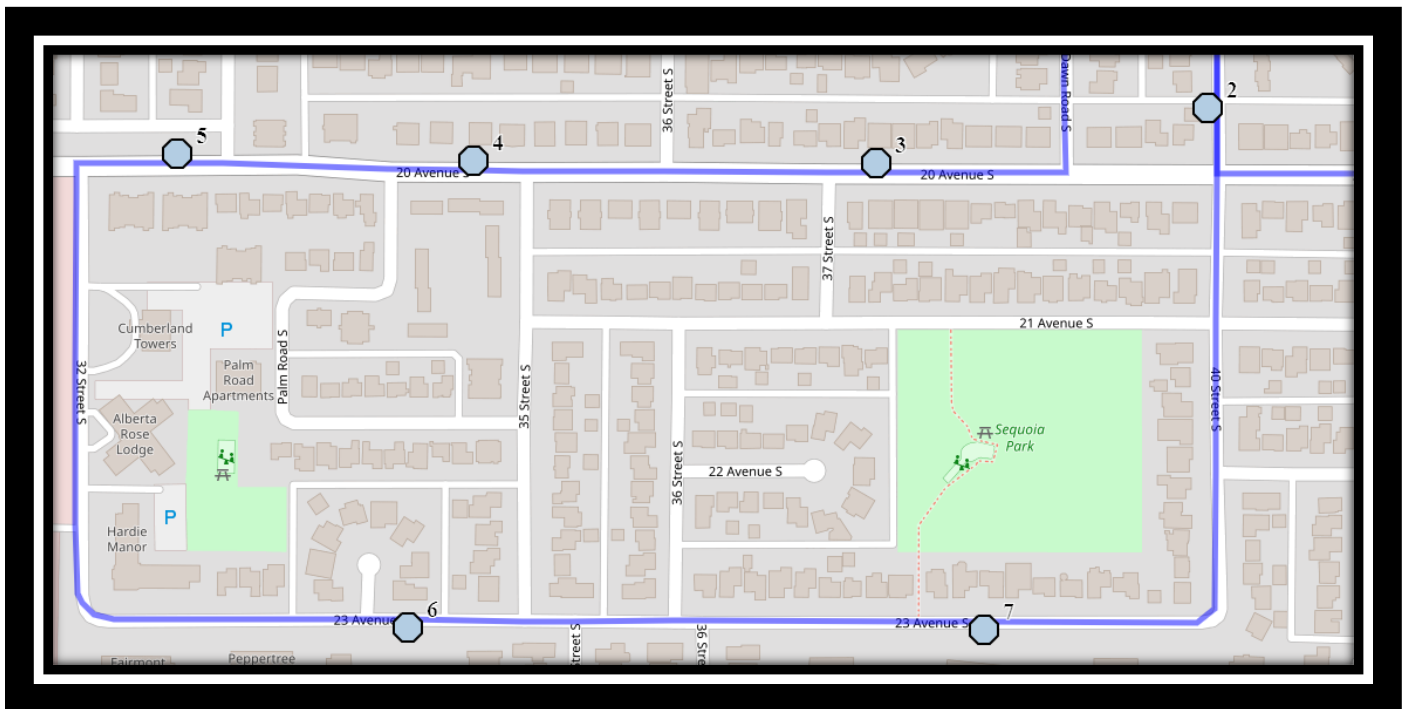

CFM S5

REVISED: August 21st, 2023

EFFECTIVE: September 5th, 2023

Catholic Central High East – 405 18 Street South – (403) 327-4596

St. Francis Middle School – 333 18 Street South – (403) 327-3402

Ecole St. Mary's – 422 20 Street South – (403) 327-3098

Please arrive 10 minutes before scheduled pick up and drop off times. Times shown may vary due to weather & traffic conditions.
Bus routes and maps are subject to change. For the most up-to-date version, visit www.southland.ca/lethbridge.