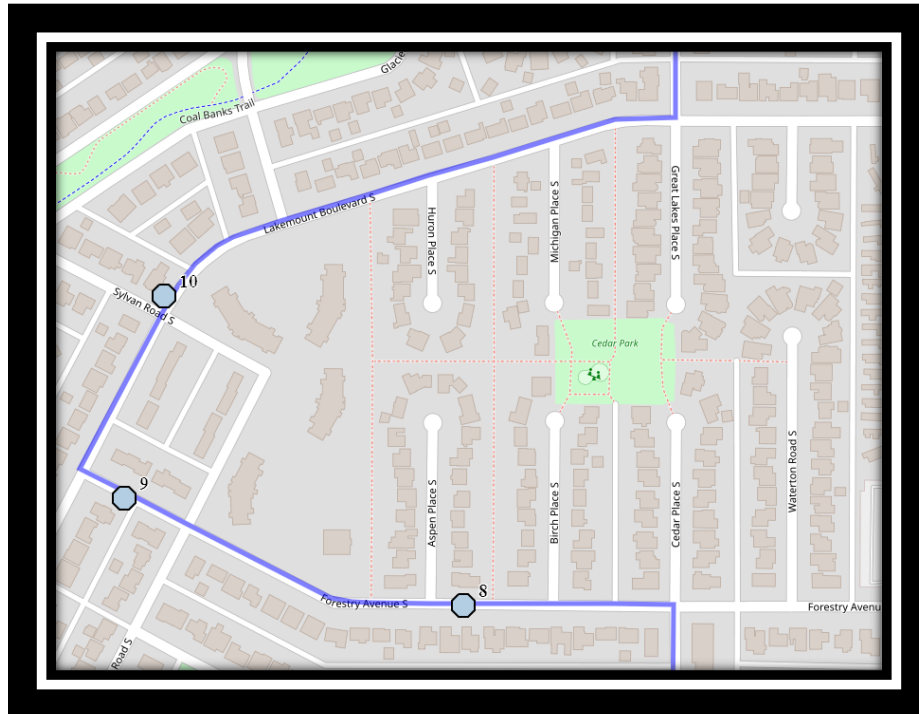

CFM S5

REVISED: August 21st, 2023

EFFECTIVE: September 5th, 2023

Catholic Central High East – 405 18 Street South – (403) 327-4596

St. Francis Middle School – 333 18 Street South – (403) 327-3402

Ecole St. Mary's – 422 20 Street South – (403) 327-3098

Please arrive 10 minutes before scheduled pick up and drop off times. Times shown may vary due to weather & traffic conditions.
Bus routes and maps are subject to change. For the most up-to-date version, visit www.southland.ca/lethbridge.