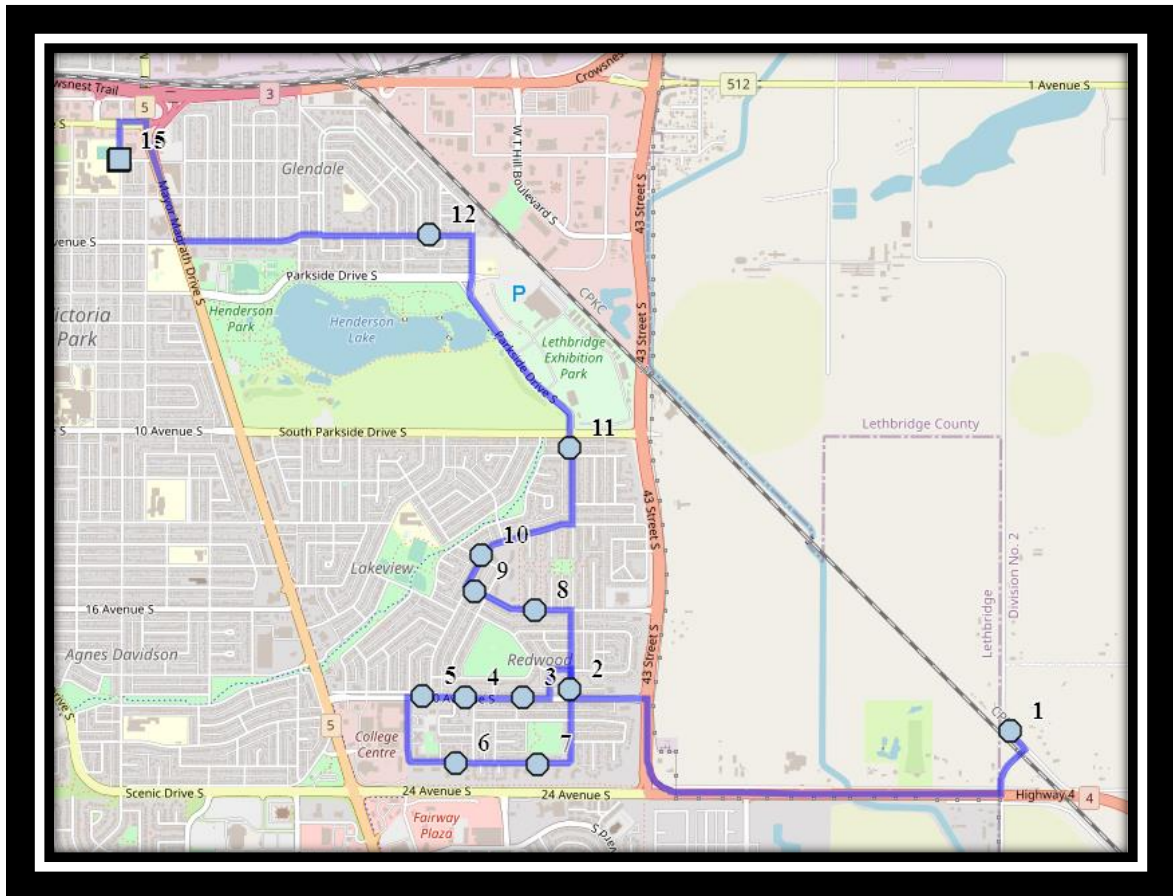

CFM S5

REVISED: August 21st, 2023

EFFECTIVE: September 5th, 2023

PM Route Same Direction as AM

Catholic Central High East – 405 18 Street South – (403) 327-4596

St. Francis Middle School – 333 18 Street South – (403) 327-3402

Ecole St. Mary's – 422 20 Street South – (403) 327-3098

Please arrive 10 minutes before scheduled pick up and drop off times. Times shown may vary due to weather & traffic conditions.
Bus routes and maps are subject to change. For the most up-to-date version, visit www.southland.ca/lethbridge.