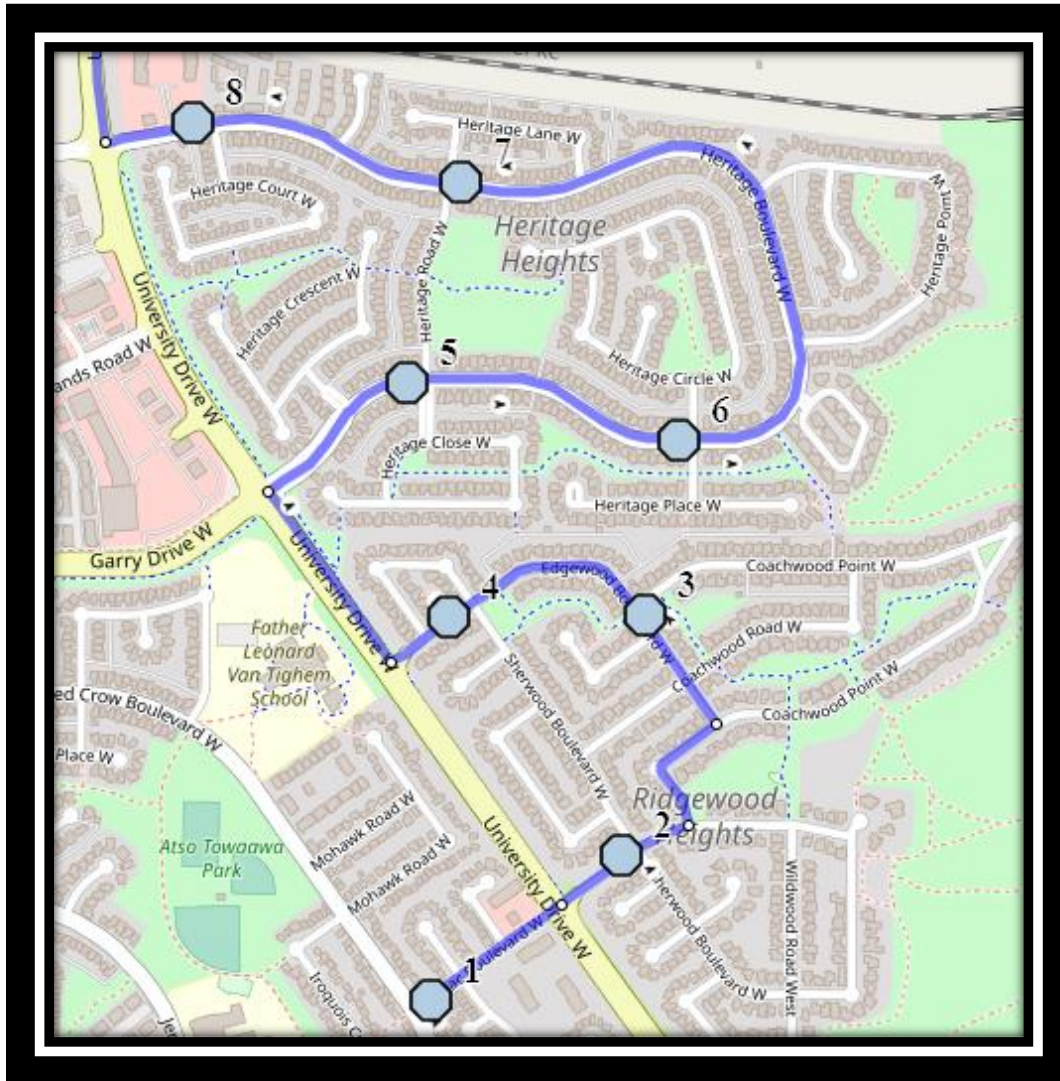

CFM W1

REVISED: August 16th, 2023

EFFECTIVE: September 5th, 2023

PM Route Same Direction as AM

Catholic Central High East – 405 18 Street South – (403) 327-4596

St. Francis Middle School – 333 18 Street South – (403) 327-3402

Ecole St. Mary's – 422 20 Street South – (403) 327-3098

Please arrive 10 minutes before scheduled pick up and drop off times. Times shown may vary due to weather & traffic conditions.
Bus routes and maps are subject to change. For the most up-to-date version, visit www.southland.ca/lethbridge.