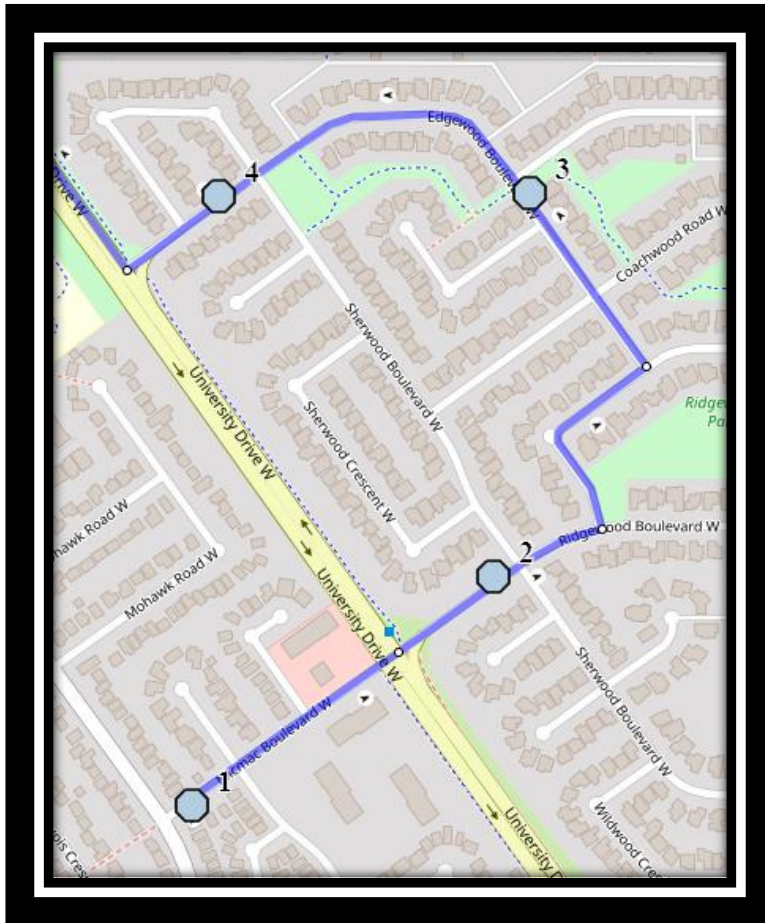

CFM W1

REVISED: August 16th, 2023

EFFECTIVE: September 5th, 2023

Catholic Central High East – 405 18 Street South – (403) 327-4596

St. Francis Middle School – 333 18 Street South – (403) 327-3402

Ecole St. Mary's – 422 20 Street South – (403) 327-3098

Please arrive 10 minutes before scheduled pick up and drop off times. Times shown may vary due to weather & traffic conditions.
Bus routes and maps are subject to change. For the most up-to-date version, visit www.southland.ca/lethbridge.