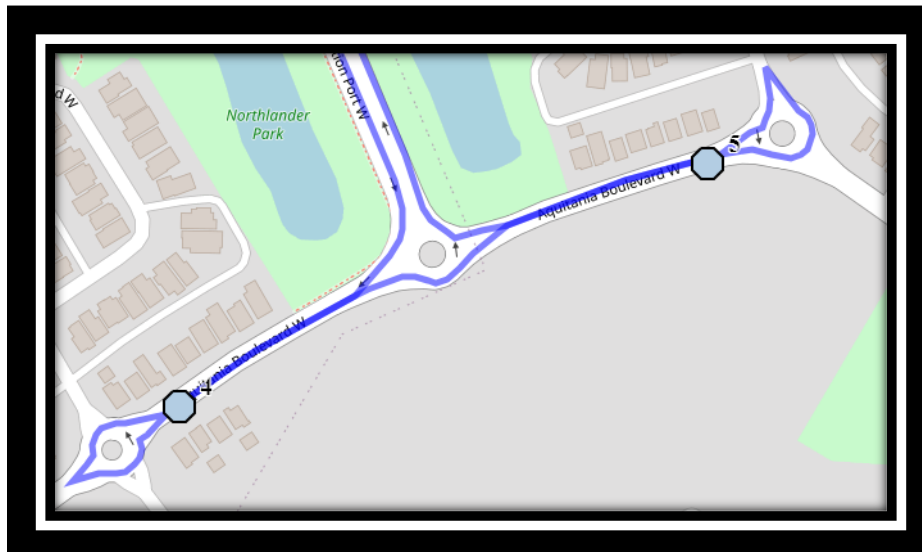

CFM W2

REVISED: August 16th, 2023

EFFECTIVE: September 5th, 2023

Catholic Central High East – 405 18 Street South – (403) 327-4596

St. Francis Middle School – 333 18 Street South – (403) 327-3402

Ecole St. Mary's – 422 20 Street South – (403) 327-3098

Please arrive 10 minutes before scheduled pick up and drop off times. Times shown may vary due to weather & traffic conditions.
Bus routes and maps are subject to change. For the most up-to-date version, visit www.southland.ca/lethbridge.