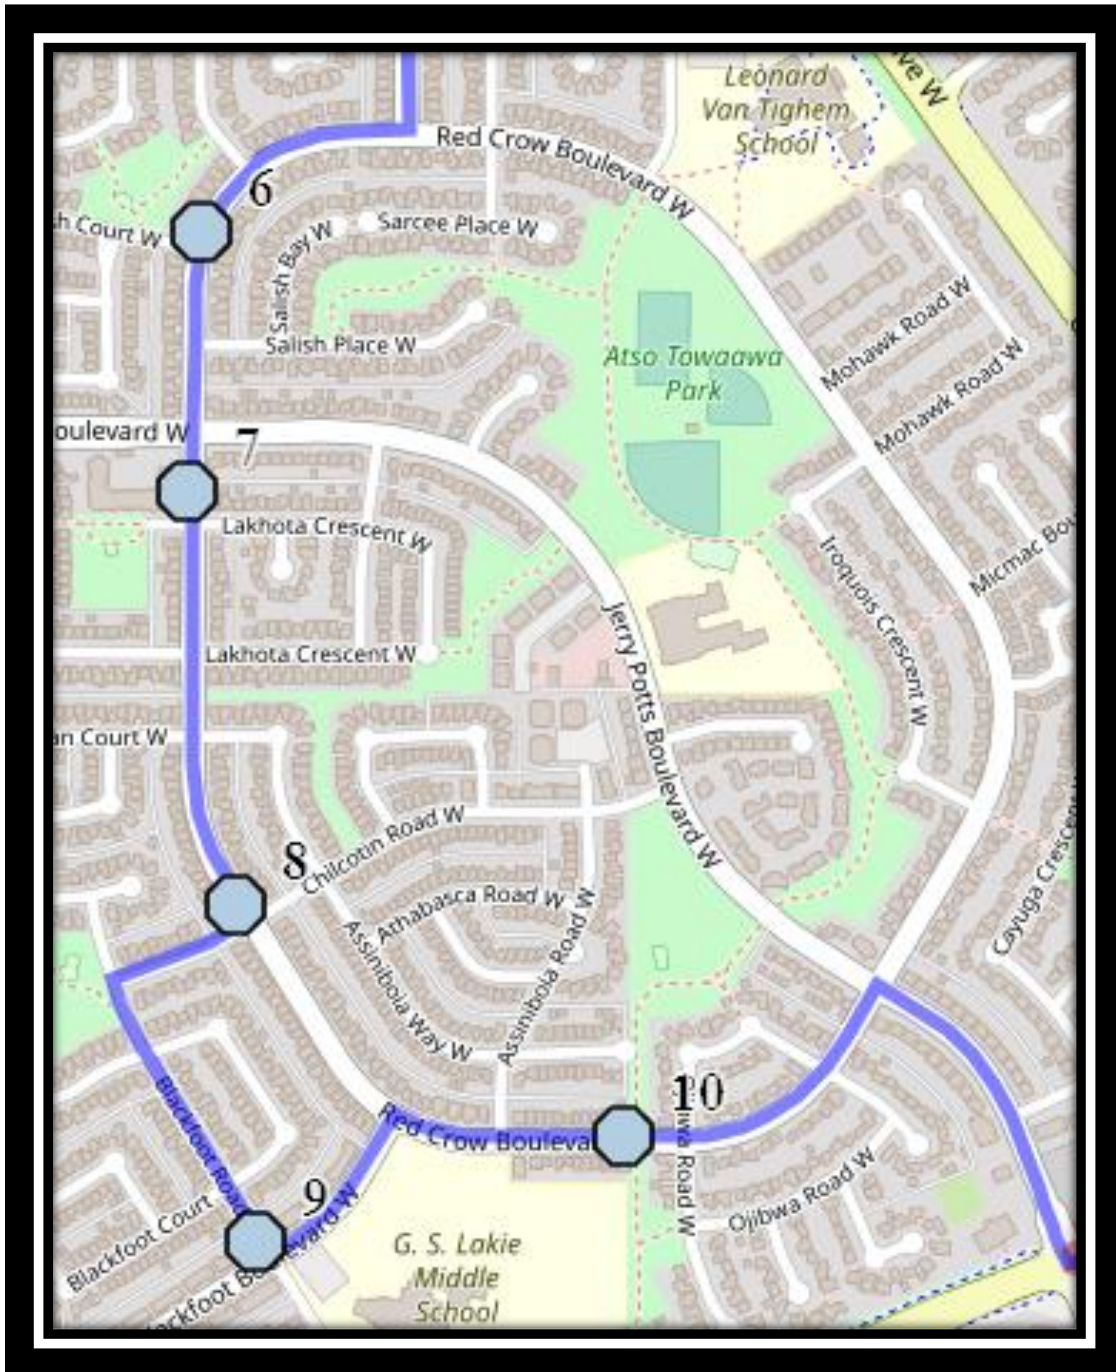

CFM W2

REVISED: August 16th, 2023

EFFECTIVE: September 5th, 2023

Catholic Central High East – 405 18 Street South – (403) 327-4596
St. Francis Middle School – 333 18 Street South – (403) 327-3402
Ecole St. Mary’s – 422 20 Street South – (403) 327-3098

Please arrive 10 minutes before scheduled pick up and drop off times. Times shown may vary due to weather & traffic conditions.
Bus routes and maps are subject to change. For the most up-to-date version, visit www.southland.ca/lethbridge.