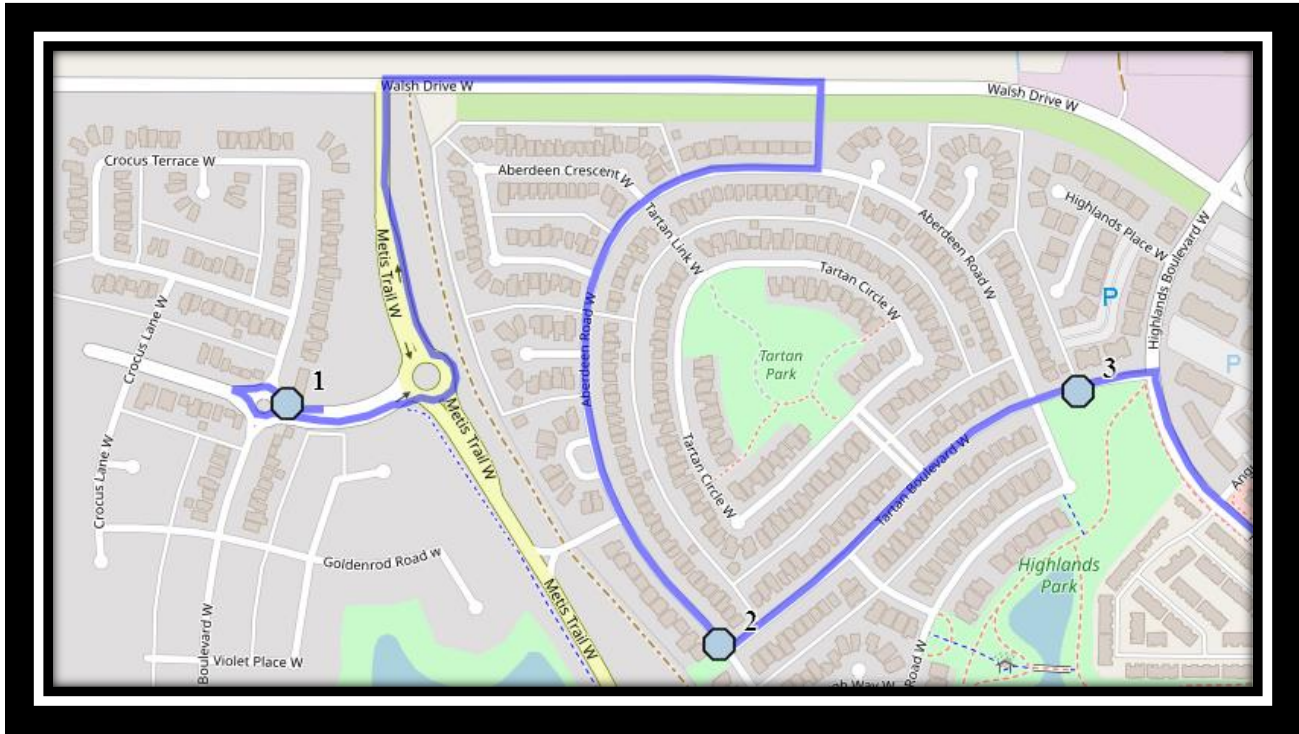

CFM W2

REVISED: August 16th, 2023

EFFECTIVE: September 5th, 2023

Catholic Central High East – 405 18 Street South – (403) 327-4596

St. Francis Middle School – 333 18 Street South – (403) 327-3402

Ecole St. Mary's – 422 20 Street South – (403) 327-3098

Please arrive 10 minutes before scheduled pick up and drop off times. Times shown may vary due to weather & traffic conditions.
Bus routes and maps are subject to change. For the most up-to-date version, visit www.southland.ca/lethbridge.