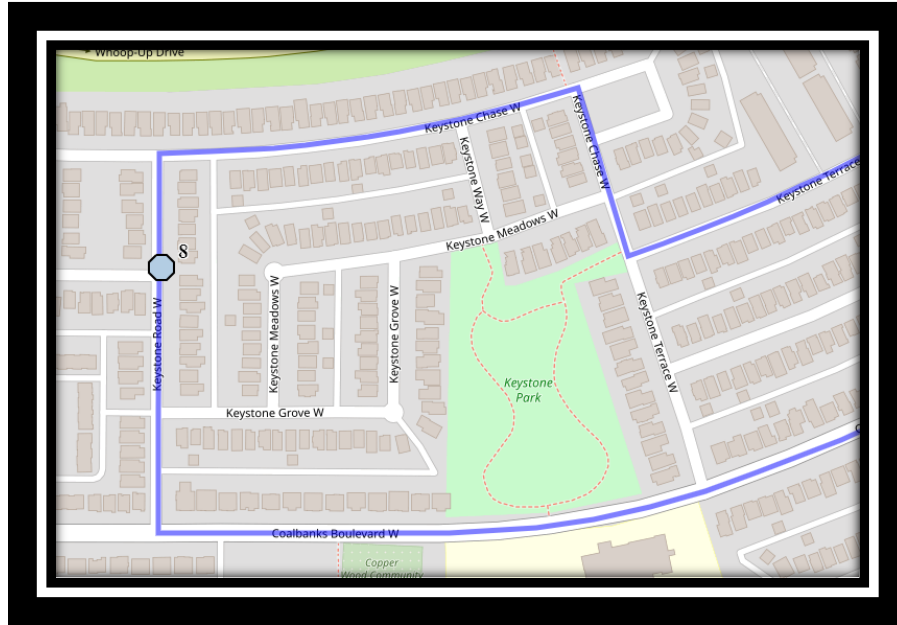

CFM W3

REVISED: August 16th, 2023

EFFECTIVE: September 5th, 2023

Catholic Central High East – 405 18 Street South – (403) 327-4596

St. Francis Middle School – 333 18 Street South – (403) 327-3402

Ecole St. Mary's – 422 20 Street South – (403) 327-3098

Please arrive 10 minutes before scheduled pick up and drop off times. Times shown may vary due to weather & traffic conditions.
Bus routes and maps are subject to change. For the most up-to-date version, visit www.southland.ca/lethbridge.