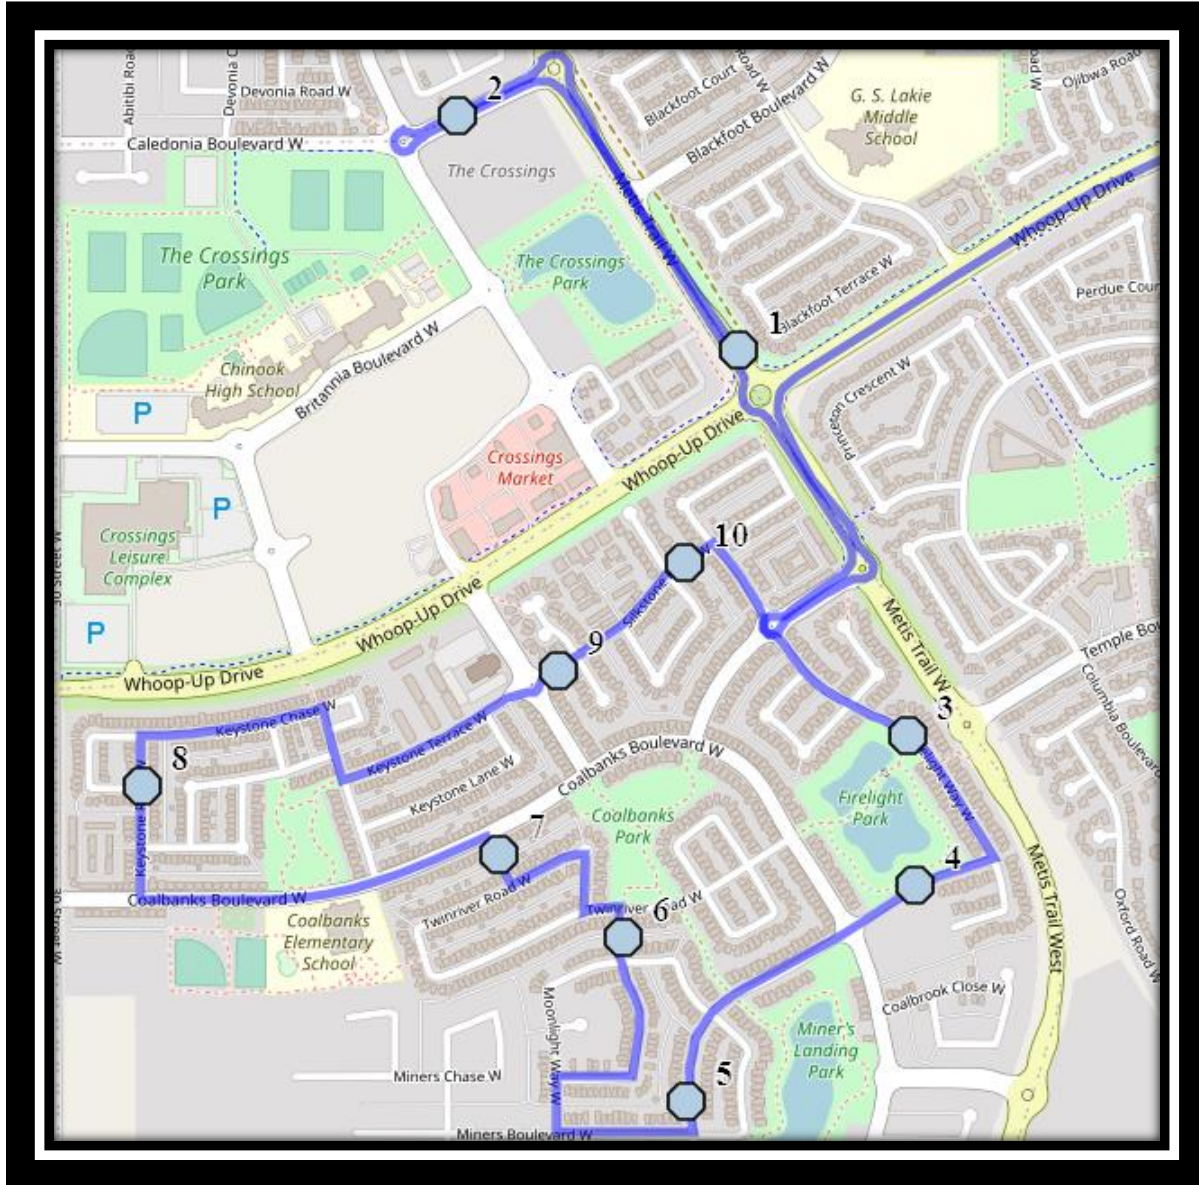

CFM W3

REVISED: August 16th, 2023

EFFECTIVE: September 5th, 2023

PM Route Same Direction as AM

Catholic Central High East – 405 18 Street South – (403) 327-4596

St. Francis Middle School – 333 18 Street South – (403) 327-3402

Ecole St. Mary’s – 422 20 Street South – (403) 327-3098

Please arrive 10 minutes before scheduled pick up and drop off times. Times shown may vary due to weather & traffic conditions. Bus routes and maps are subject to change. For the most up-to-date version, visit www.southland.ca/lethbridge.