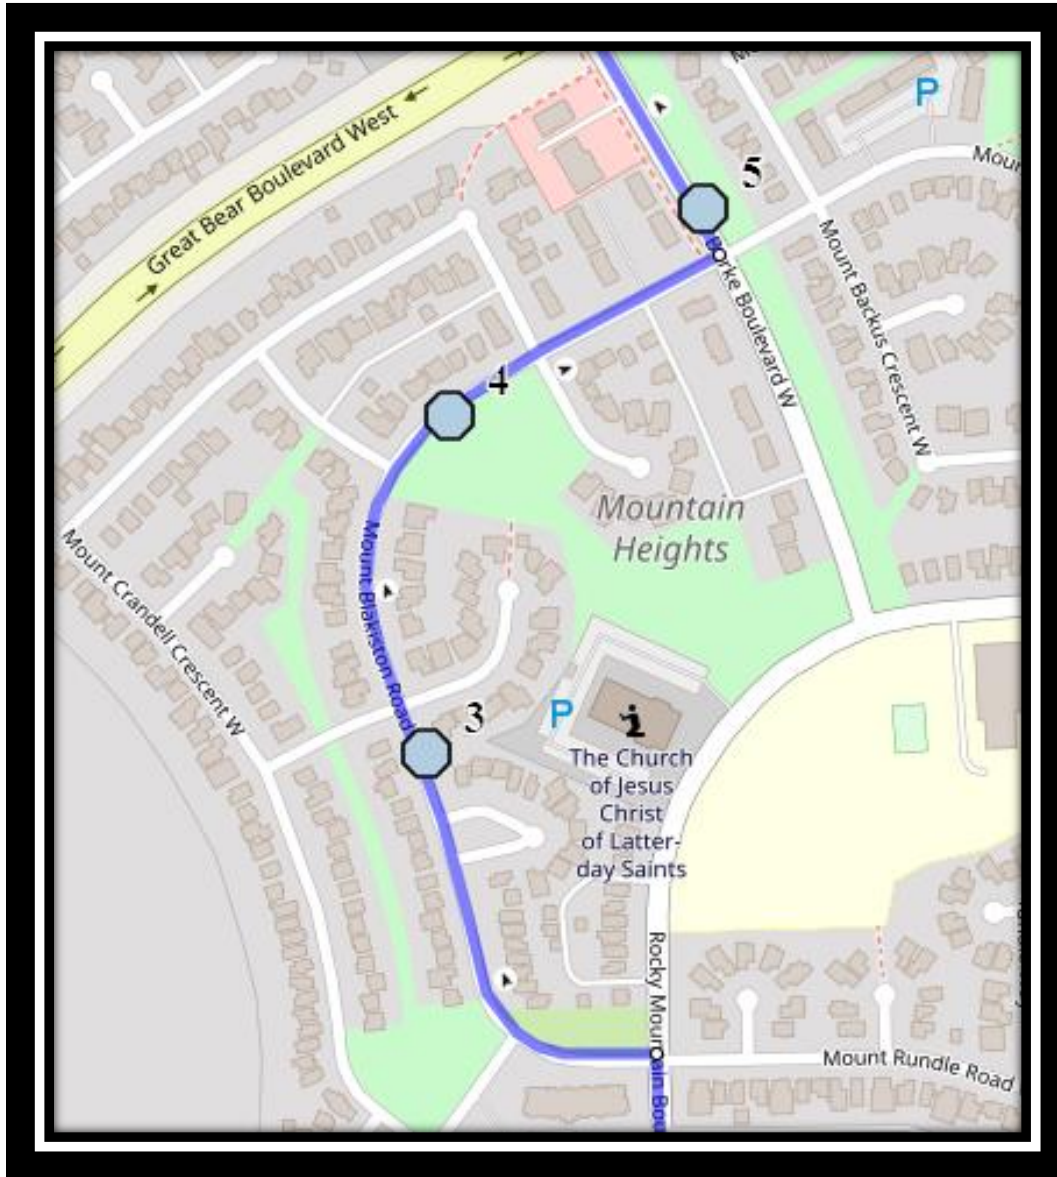

CFM W4

REVISED: August 16th, 2023

EFFECTIVE: September 5th, 2023

Catholic Central High East – 405 18 Street South – (403) 327-4596

St. Francis Middle School – 333 18 Street South – (403) 327-3402

Ecole St. Mary's – 422 20 Street South – (403) 327-3098

Please arrive 10 minutes before scheduled pick up and drop off times. Times shown may vary due to weather & traffic conditions.
Bus routes and maps are subject to change. For the most up-to-date version, visit www.southland.ca/lethbridge.