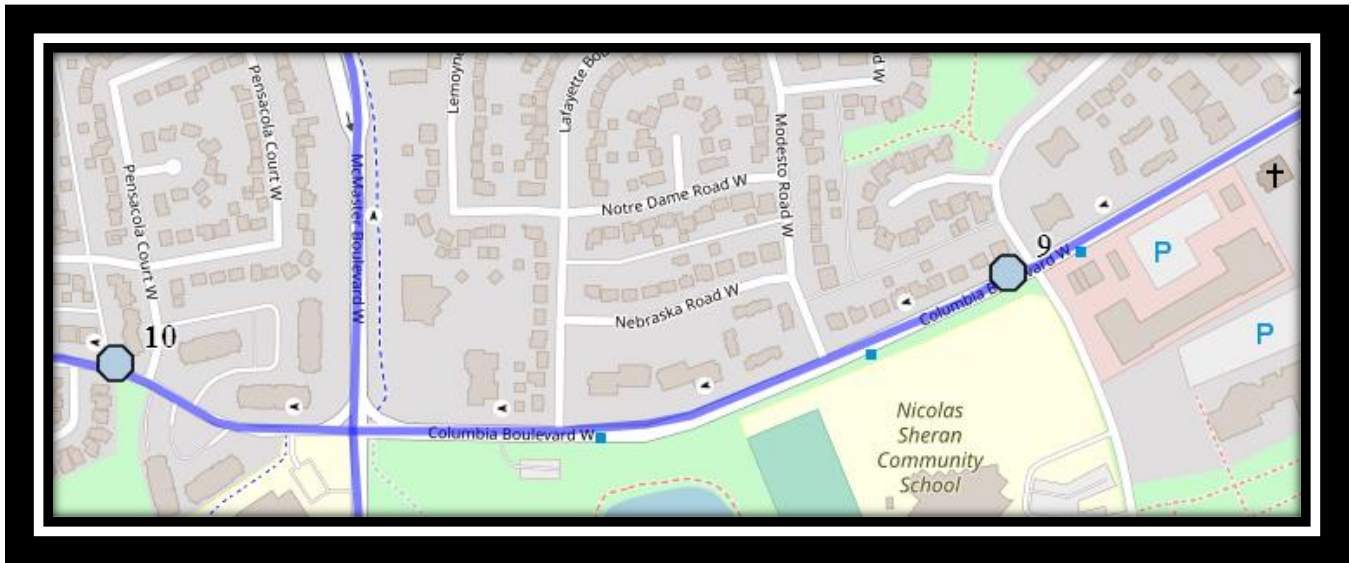

CFM W4

REVISED: August 16th, 2023

EFFECTIVE: September 5th, 2023

Catholic Central High East – 405 18 Street South – (403) 327-4596
St. Francis Middle School – 333 18 Street South – (403) 327-3402
Ecole St. Mary’s – 422 20 Street South – (403) 327-3098

Please arrive 10 minutes before scheduled pick up and drop off times. Times shown may vary due to weather & traffic conditions.
Bus routes and maps are subject to change. For the most up-to-date version, visit www.southland.ca/lethbridge.