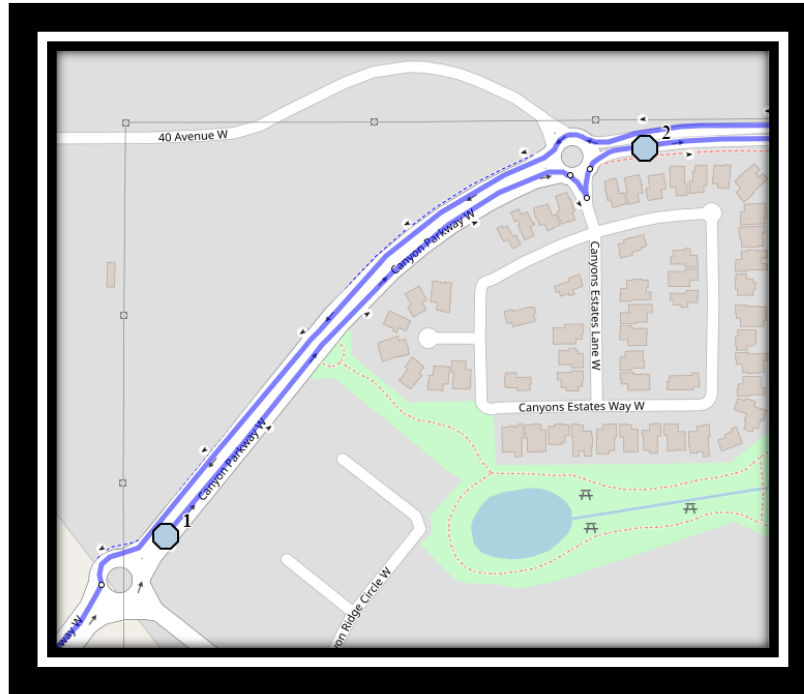

CFM W5

REVISED: August 16th, 2023

EFFECTIVE: September 5th, 2023

Catholic Central High East – 405 18 Street South – (403) 327-4596
St. Francis Middle School – 333 18 Street South – (403) 327-3402
Ecole St. Mary’s – 422 20 Street South – (403) 327-3098

Please arrive 10 minutes before scheduled pick up and drop off times. Times shown may vary due to weather & traffic conditions.
Bus routes and maps are subject to change. For the most up-to-date version, visit www.southland.ca/lethbridge.