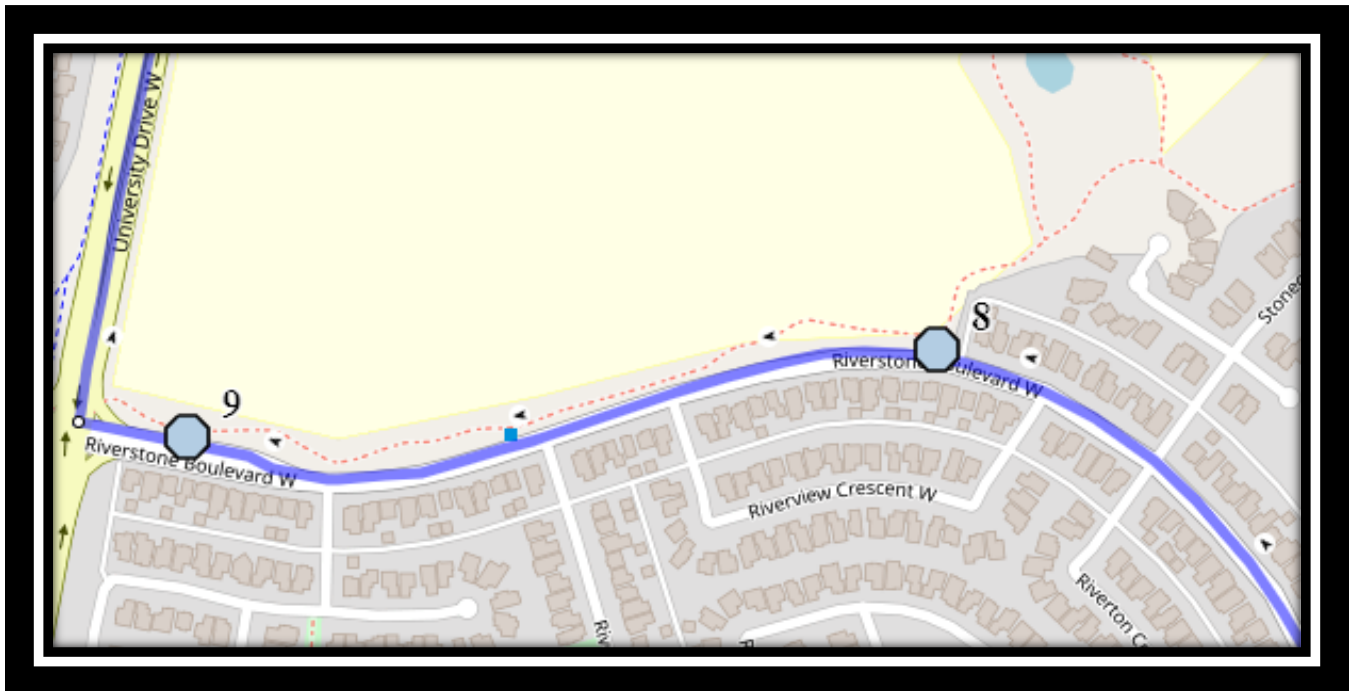

CFM W5

REVISED: August 16th, 2023

EFFECTIVE: September 5th, 2023

Catholic Central High East – 405 18 Street South – (403) 327-4596

St. Francis Middle School – 333 18 Street South – (403) 327-3402

Ecole St. Mary's – 422 20 Street South – (403) 327-3098

Please arrive 10 minutes before scheduled pick up and drop off times. Times shown may vary due to weather & traffic conditions.
Bus routes and maps are subject to change. For the most up-to-date version, visit www.southland.ca/lethbridge.