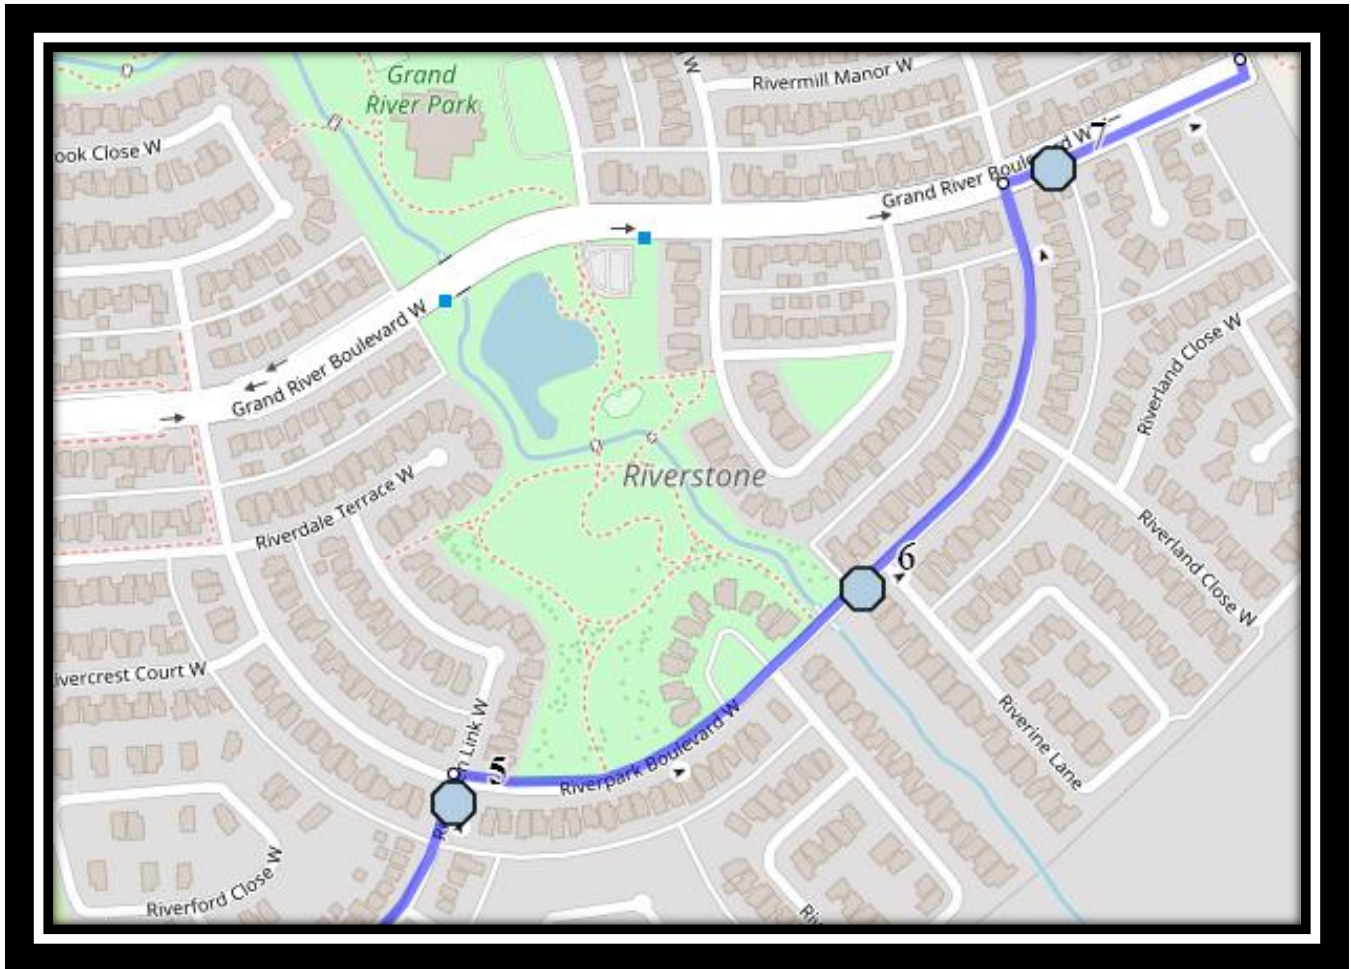

CFM W5

REVISED: August 16th, 2023

EFFECTIVE: September 5th, 2023

Catholic Central High East – 405 18 Street South – (403) 327-4596

St. Francis Middle School – 333 18 Street South – (403) 327-3402

Ecole St. Mary's – 422 20 Street South – (403) 327-3098

Please arrive 10 minutes before scheduled pick up and drop off times. Times shown may vary due to weather & traffic conditions.
Bus routes and maps are subject to change. For the most up-to-date version, visit www.southland.ca/lethbridge.