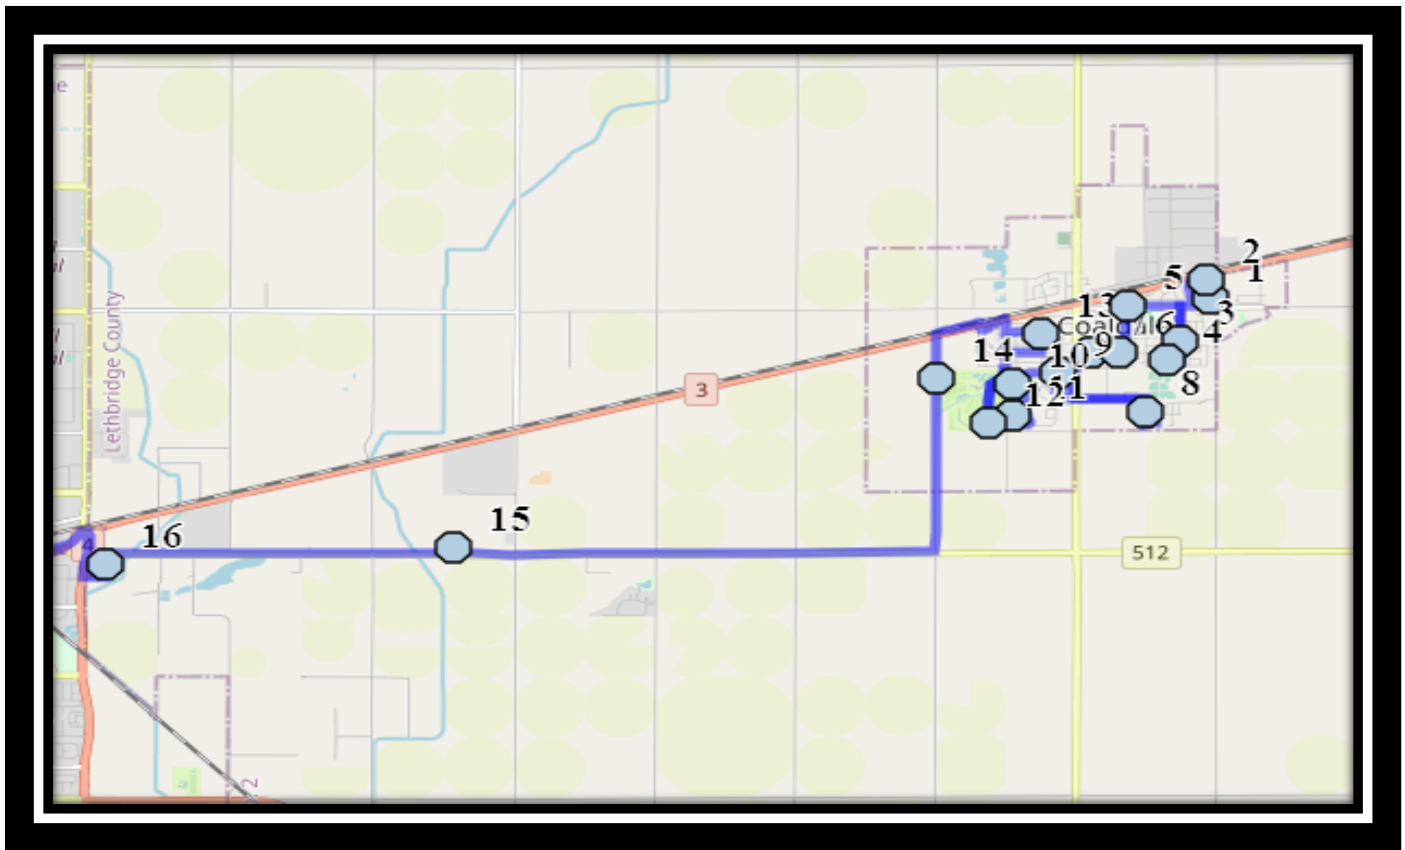

CFM Coaldale South

REVISED: August 15th, 2023

EFFECTIVE: September 5th, 2023

PM route reverse of AM

Catholic Central High East – 405 18 Street South – (403) 327-4596

St. Francis Middle School – 333 18 Street South – (403) 327-3402

Ecole St. Mary's – 422 20 Street South – (403) 327-3098

Please arrive 10 minutes before scheduled pick up and drop off times. Times shown may vary due to weather & traffic conditions.

Bus routes and maps are subject to change. For the most up-to-date version, visit www.southland.ca/lethbridge.