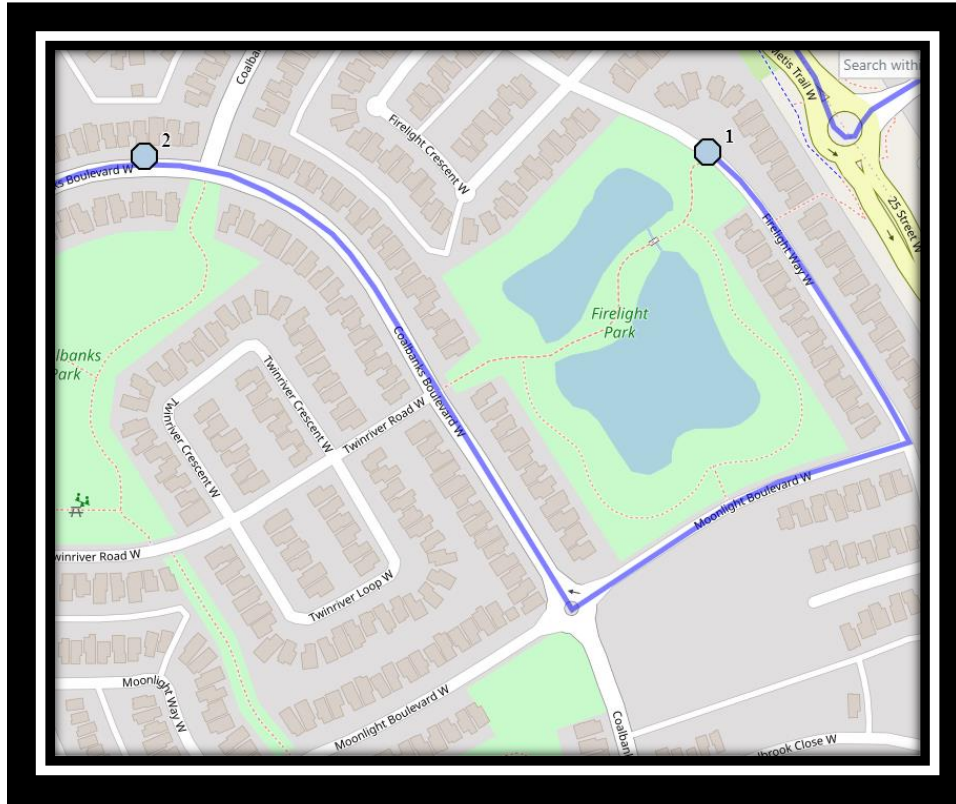

Fairbairn W1

REVISED: August 11th, 2023

EFFECTIVE: September 5th, 2023

PM Route Same Direction as AM

Senator Joyce Fairbairn – 301 Rocky Mountain Blvd West – (403) 381-2977

Please arrive 10 minutes before scheduled pick up and drop off times. Times shown may vary due to weather & traffic conditions.

Bus routes and maps are subject to change. For the most up-to-date version, visit www.southland.ca/lethbridge.

Fairbairn W1

REVISED: August 11th, 2023

EFFECTIVE: September 5th, 2023

Senator Joyce Fairbairn – 301 Rocky Mountain Blvd West – (403) 381-2977

#3 - 8:26 AM - Coalbanks Blvd West Westbound - west of Twin River at lamp post

#4 - 8:29 AM - Keystone Terrace West Eastbound - east of Keystone Ln at alley

#5 - 8:30 AM - Silkstone Road West Eastbound - east of Coalbanks Gate at mailbox

#3 - 12:03 PM - Coalbanks Blvd West Westbound - west of Coalbanks Link at power boxes

#4 - 12:05 PM - Coalbanks Blvd West Westbound - west of Twin River at lamp post

#5 - 12:07 PM - Keystone Terrace West Eastbound - east of Keystone Ln at alley