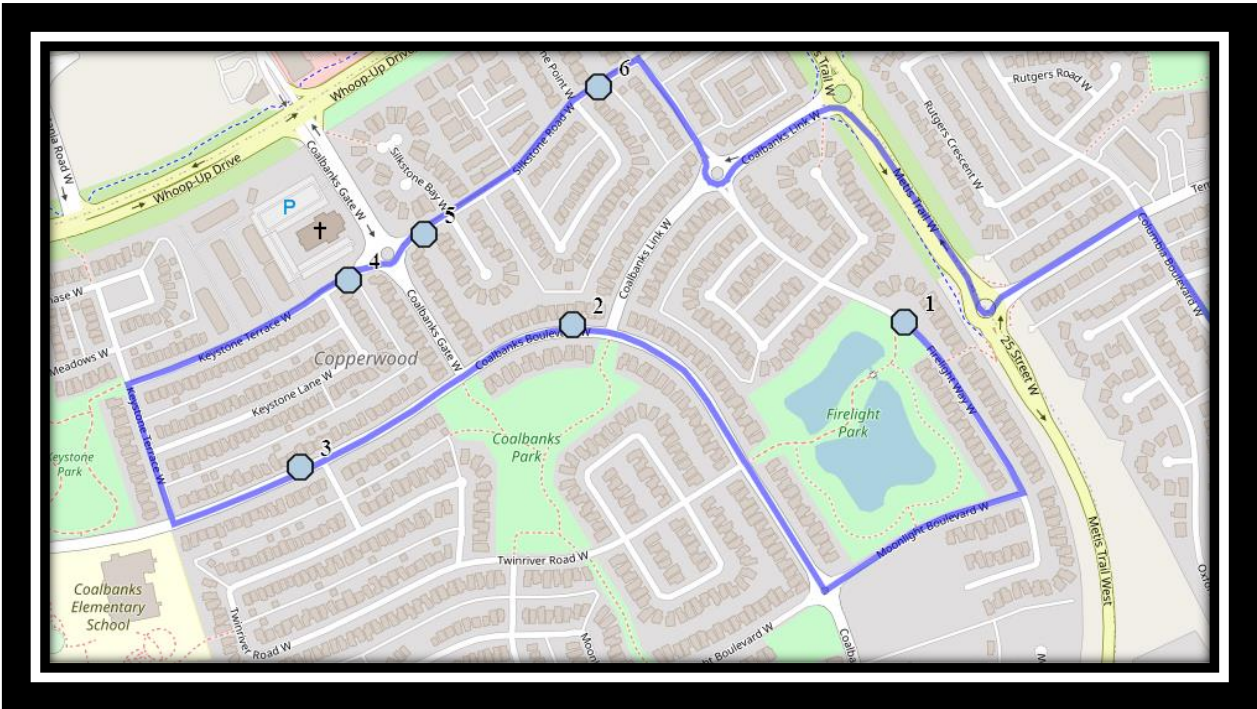

Fairbairn W1

REVISED: August 11th, 2023

EFFECTIVE: September 5th, 2023

PM Route Same Direction as AM

Senator Joyce Fairbairn – 301 Rocky Mountain Blvd West – (403) 381-2977

Please arrive 10 minutes before scheduled pick up and drop off times. Times shown may vary due to weather & traffic conditions.

Bus routes and maps are subject to change. For the most up-to-date version, visit www.southland.ca/lethbridge.

Fairbairn W1

REVISED: August 11th, 2023

EFFECTIVE: September 5th, 2023

Senator Joyce Fairbairn – 301 Rocky Mountain Blvd West – (403) 381-2977

#3 - 8:26 AM - Coalbanks Blvd West Westbound - west of Twin River at lamp post

#4 - 8:29 AM - Keystone Terrace West Eastbound - east of Keystone Ln at alley

#5 - 8:30 AM - Silkstone Road West Eastbound - east of Coalbanks Gate at mailbox

#3 - 12:03 PM - Coalbanks Blvd West Westbound - west of Coalbanks Link at power boxes

#4 - 12:05 PM - Coalbanks Blvd West Westbound - west of Twin River at lamp post

#5 - 12:07 PM - Keystone Terrace West Eastbound - east of Keystone Ln at alley